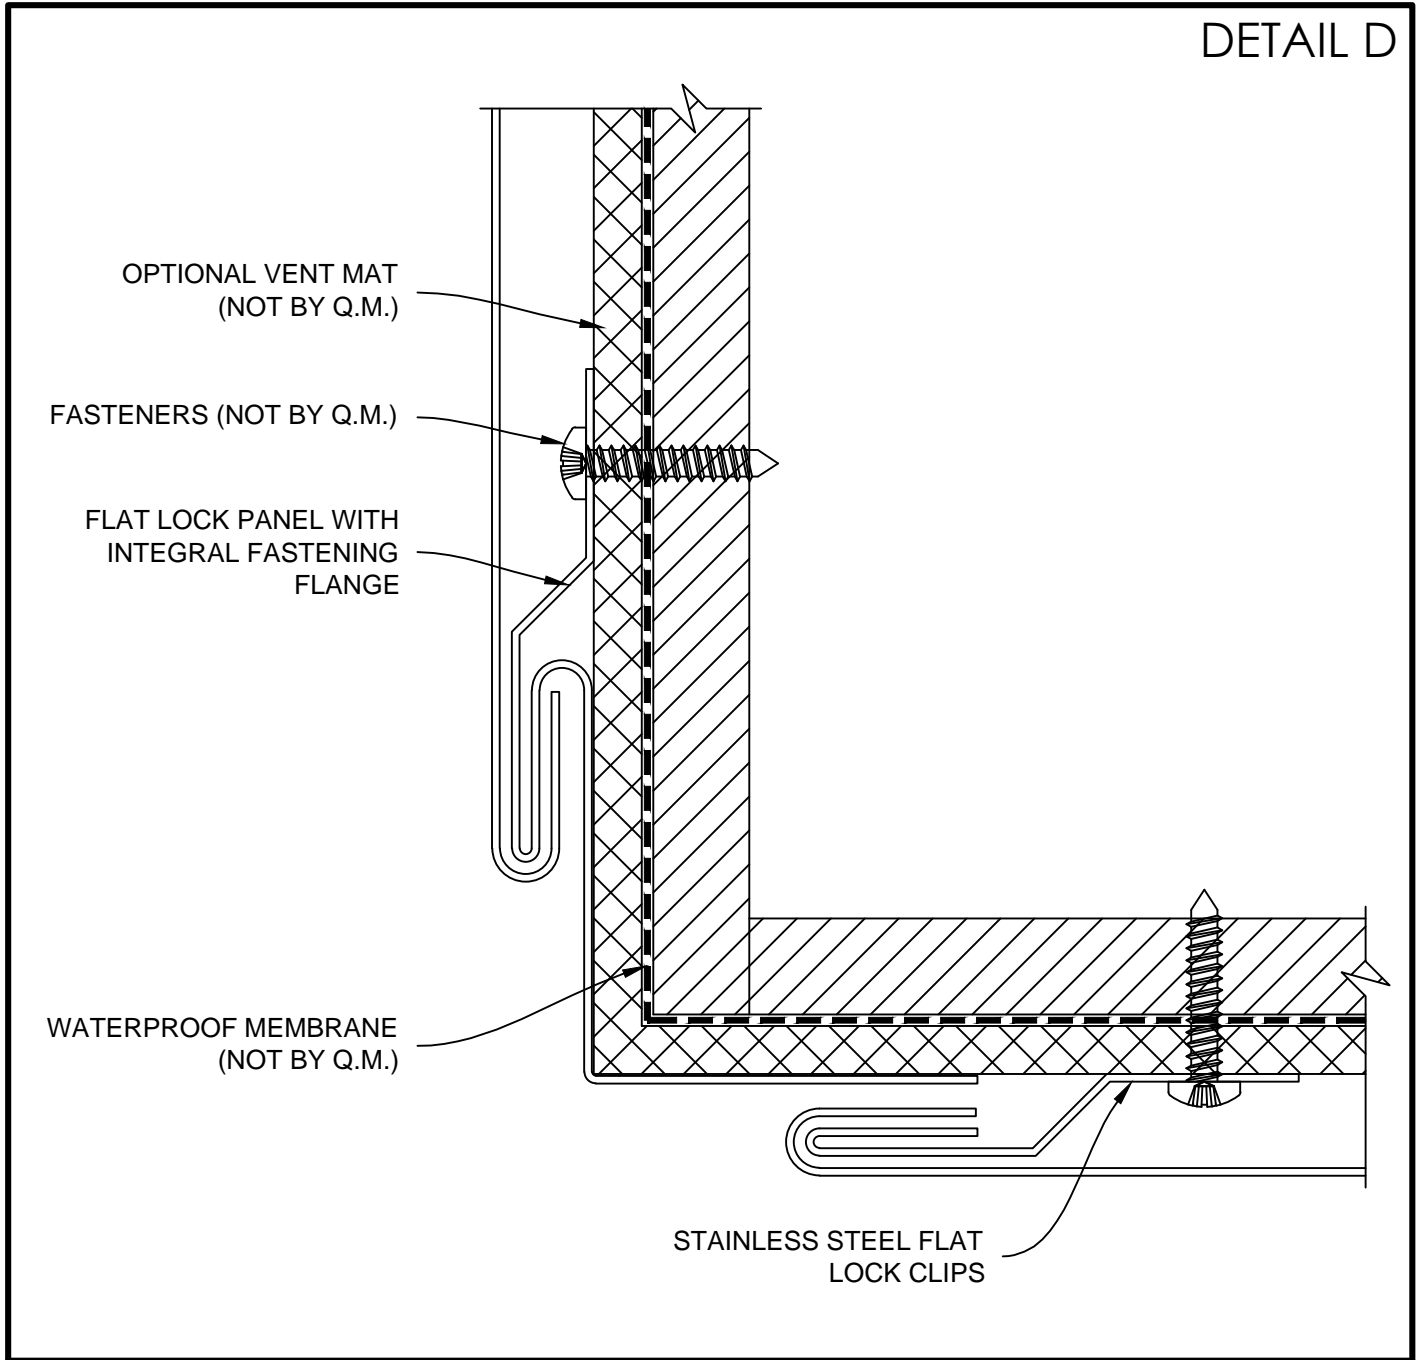

FLAT LOCK PANEL SYSTEM W/ INTEGRAL FASTENING FLANGE

TYPICAL VERTICAL DETAIL

AC-5500

TYPICAL HORIZONTAL DETAIL

COPING DETAIL

OUTSIDE CORNER DETAIL (1)

OUTSIDE CORNER DETAIL (2)

INSIDE CORNER DETAIL (1)

DETAIL F

INSIDE CORNER DETAIL (2)

DETAIL G

INSIDE CORNER DETAIL (3)

WINDOW JAMB DETAIL (1)

WINDOW JAMB DETAIL (2)

WINDOW HEAD DETAIL

WINDOW SILL DETAIL

BASE DETAIL