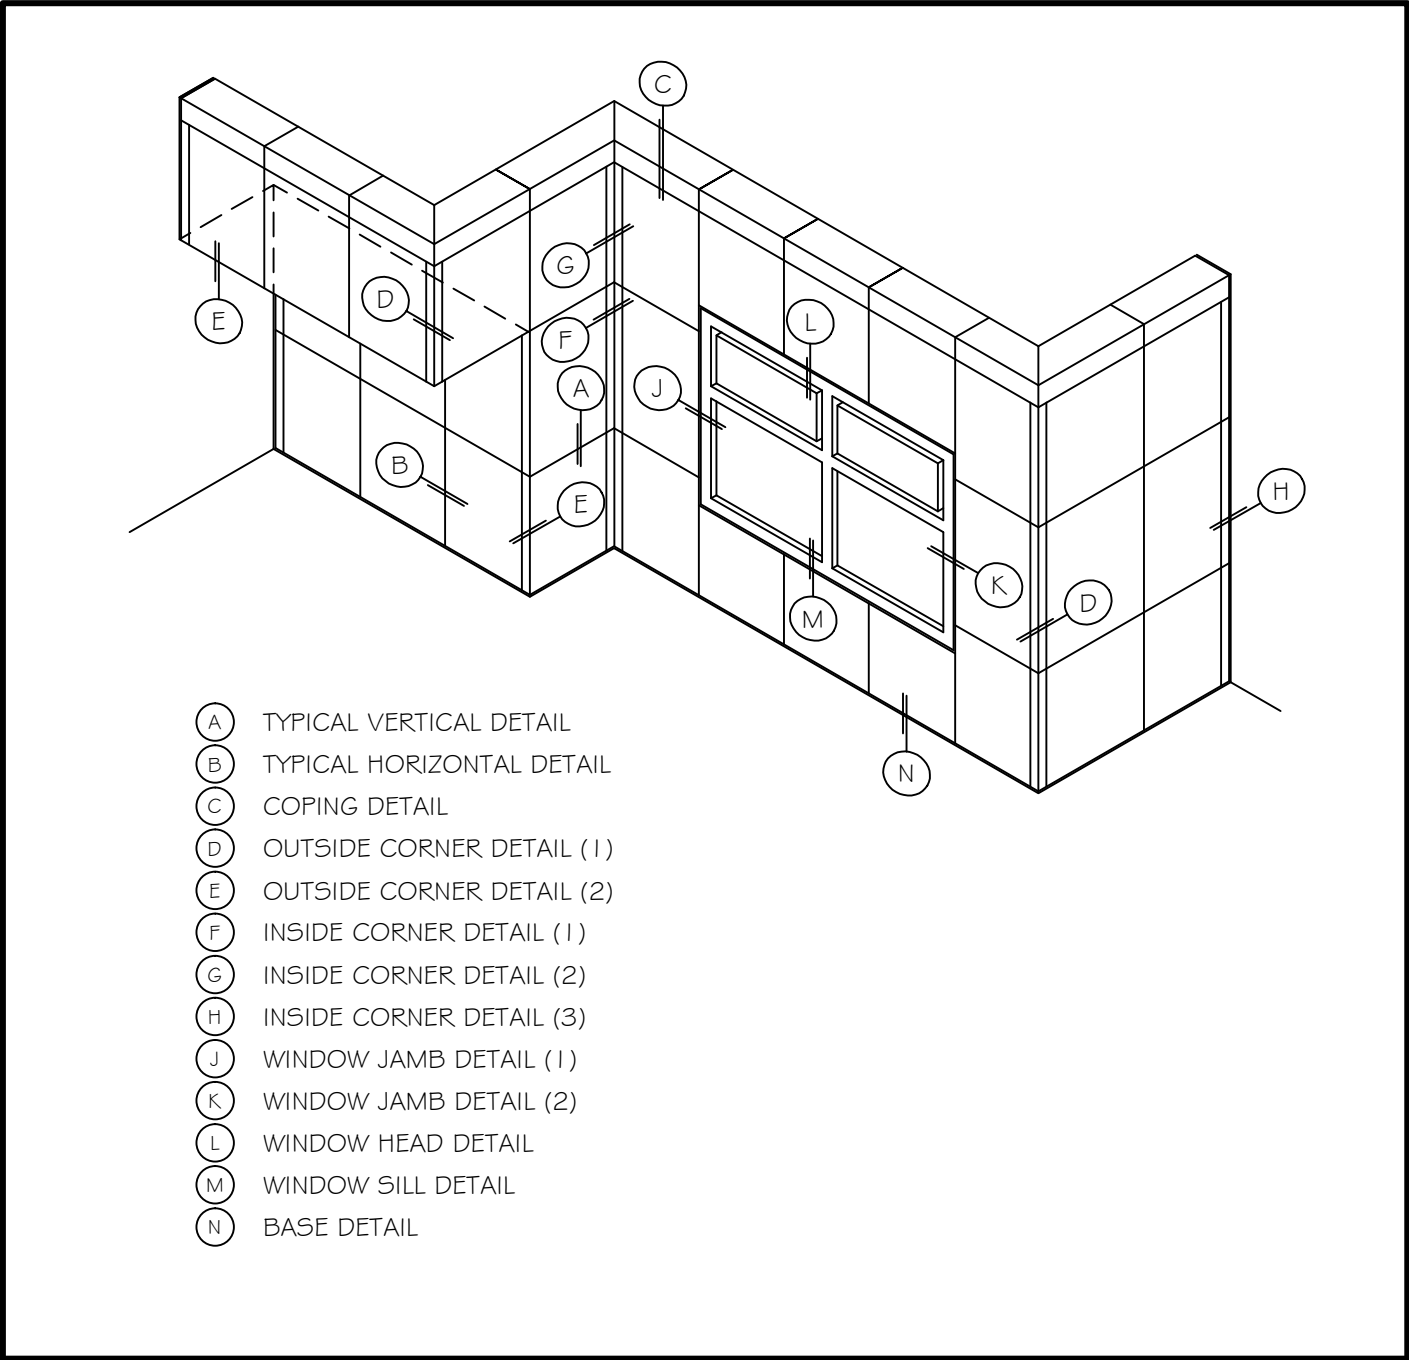

FLAT LOCK PANEL SYSTEM W/ INTEGRAL FASTENING FLANGE

TYPICAL VERTICAL DETAIL

AC-5500

TYPICAL HORIZONTAL DETAIL

COPING DETAIL

OUTSIDE CORNER DETAIL (1)

OUTSIDE CORNER DETAIL (2)

INSIDE CORNER DETAIL (1)

DETAIL F

INSIDE CORNER DETAIL (2)

DETAIL G

INSIDE CORNER DETAIL (3)

WINDOW JAMB DETAIL (1)

WINDOW JAMB DETAIL (2)

WINDOW HEAD DETAIL

WINDOW SILL DETAIL

BASE DETAIL