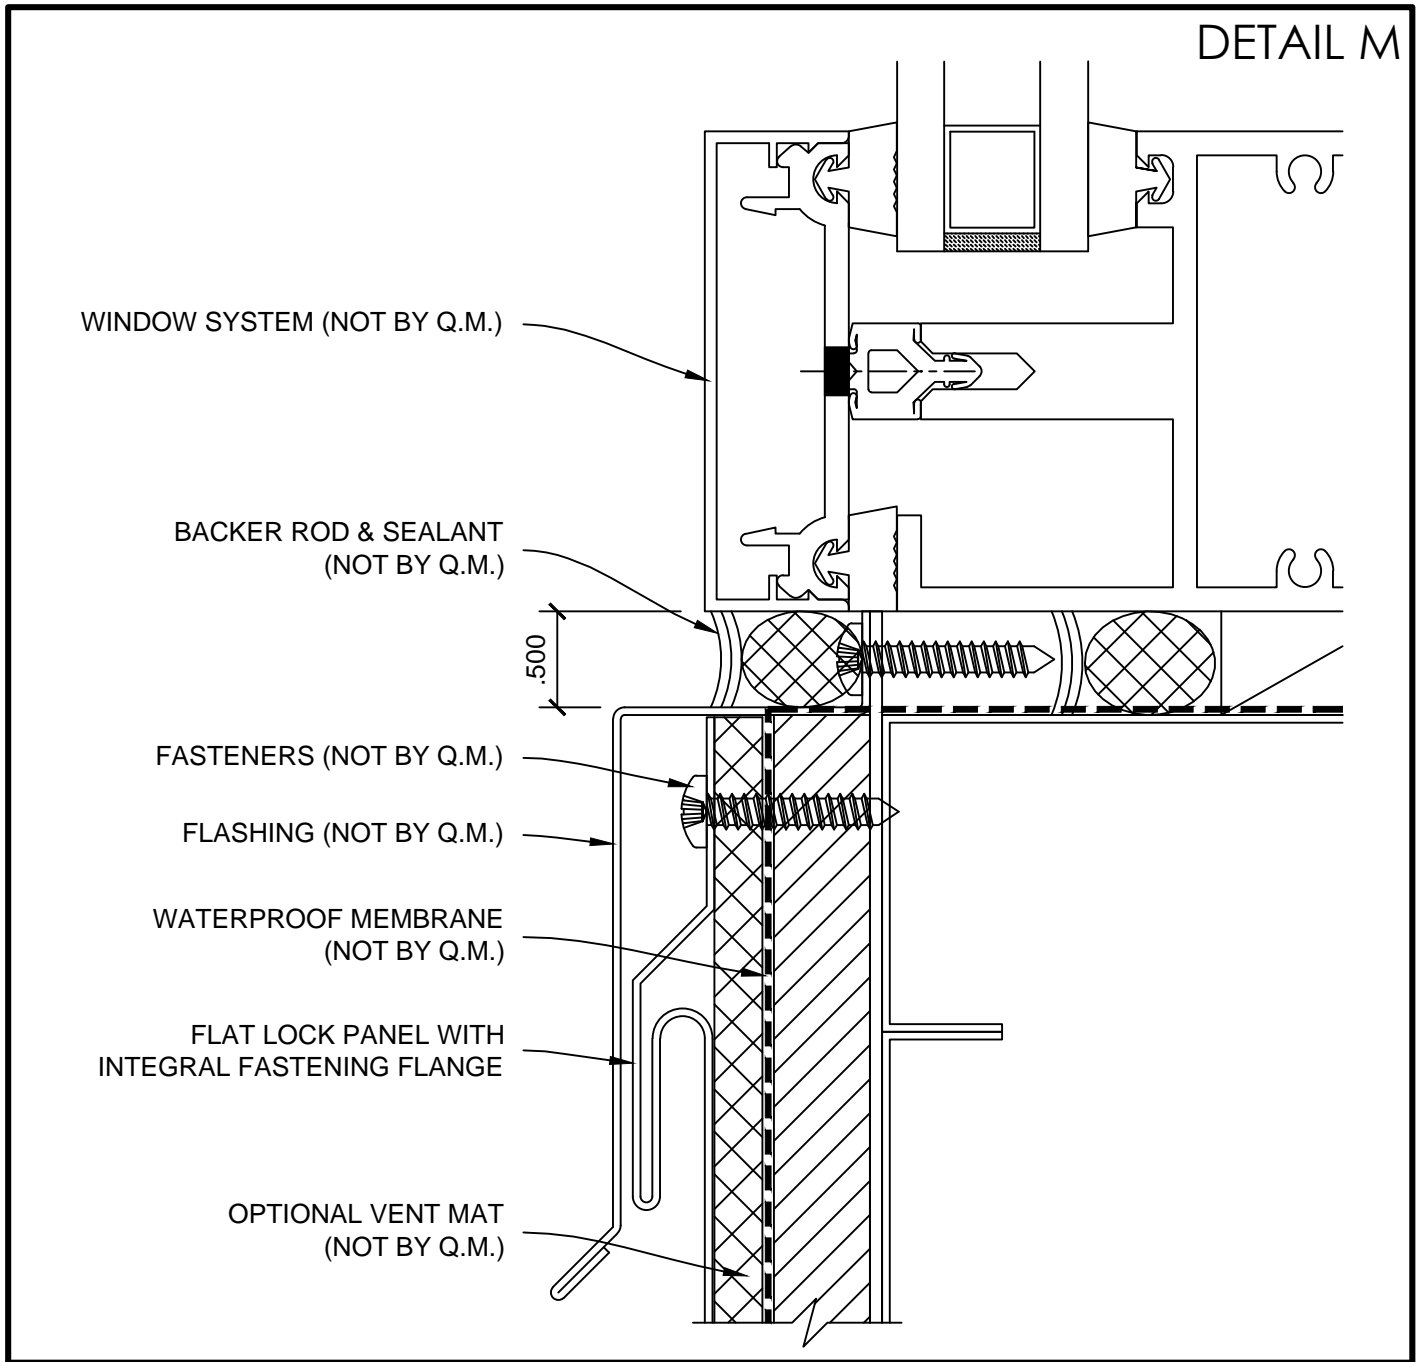

FLAT LOCK PANEL SYSTEM W/ INTEGRAL FASTENING FLANGE

TYPICAL VERTICAL DETAIL

AC-5500

TYPICAL HORIZONTAL DETAIL

COPING DETAIL

OUTSIDE CORNER DETAIL (1)

OUTSIDE CORNER DETAIL (2)

INSIDE CORNER DETAIL (1)

DETAIL F

INSIDE CORNER DETAIL (2)

DETAIL G

INSIDE CORNER DETAIL (3)

WINDOW JAMB DETAIL (1)

WINDOW JAMB DETAIL (2)

WINDOW HEAD DETAIL

WINDOW SILL DETAIL

BASE DETAIL