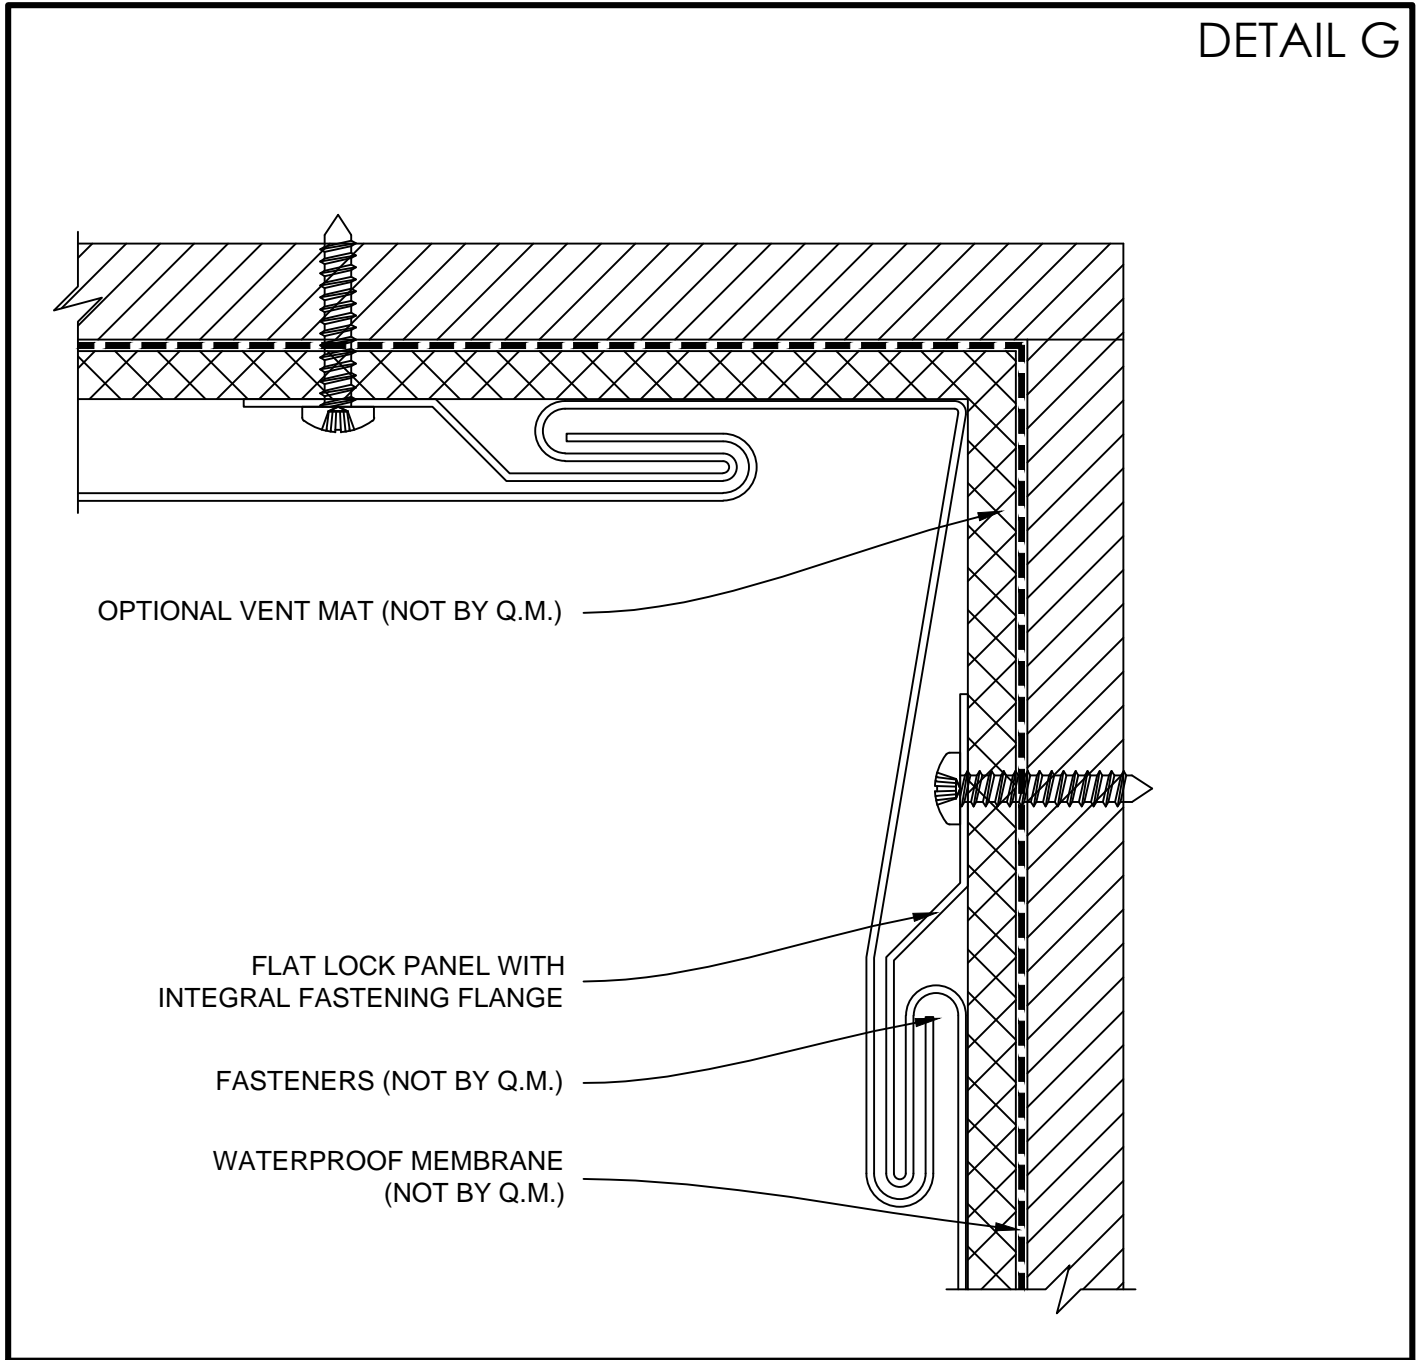

FLAT LOCK PANEL SYSTEM W/ INTEGRAL FASTENING FLANGE

TYPICAL VERTICAL DETAIL

AC-5500

TYPICAL HORIZONTAL DETAIL

COPING DETAIL

OUTSIDE CORNER DETAIL (1)

OUTSIDE CORNER DETAIL (2)

INSIDE CORNER DETAIL (1)

DETAIL F

INSIDE CORNER DETAIL (2)

DETAIL G

INSIDE CORNER DETAIL (3)

WINDOW JAMB DETAIL (1)

WINDOW JAMB DETAIL (2)

WINDOW HEAD DETAIL

WINDOW SILL DETAIL

BASE DETAIL