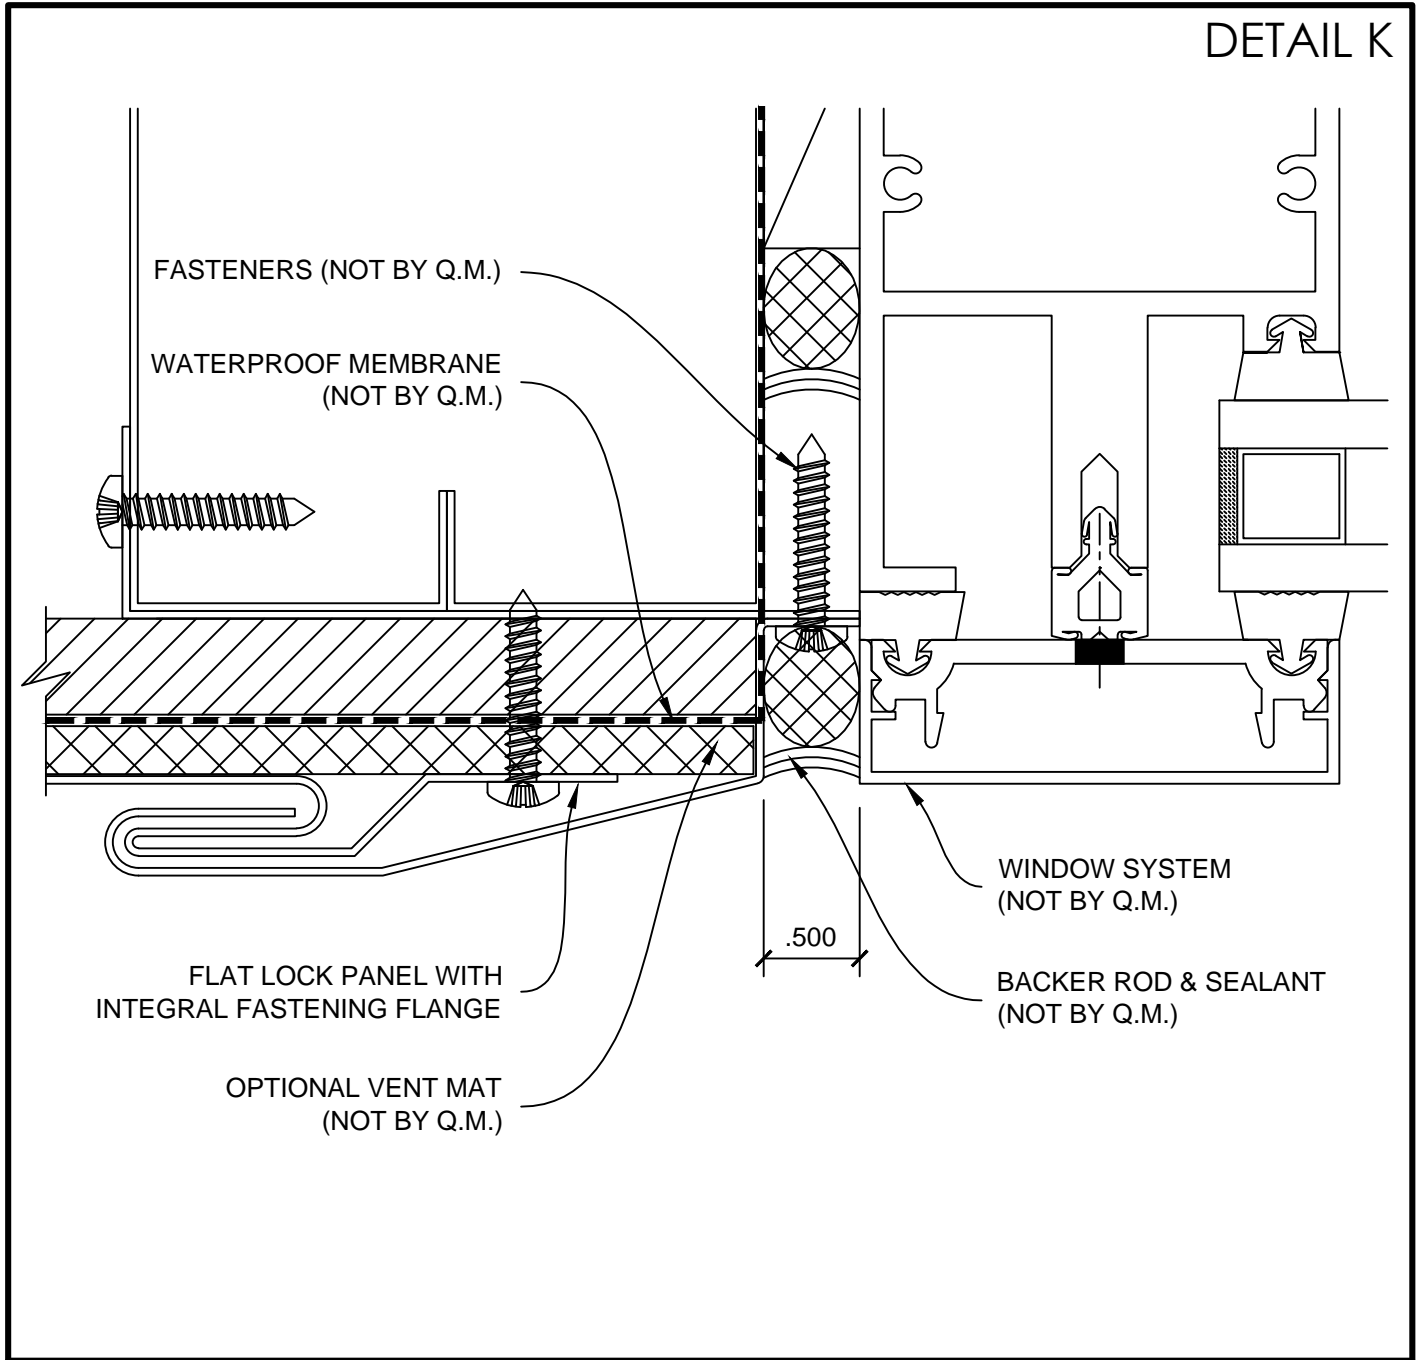

FLAT LOCK PANEL SYSTEM W/ INTEGRAL FASTENING FLANGE

TYPICAL VERTICAL DETAIL

AC-5500

TYPICAL HORIZONTAL DETAIL

COPING DETAIL

OUTSIDE CORNER DETAIL (1)

OUTSIDE CORNER DETAIL (2)

INSIDE CORNER DETAIL (1)

DETAIL F

INSIDE CORNER DETAIL (2)

DETAIL G

INSIDE CORNER DETAIL (3)

WINDOW JAMB DETAIL (1)

WINDOW JAMB DETAIL (2)

WINDOW HEAD DETAIL

WINDOW SILL DETAIL

BASE DETAIL