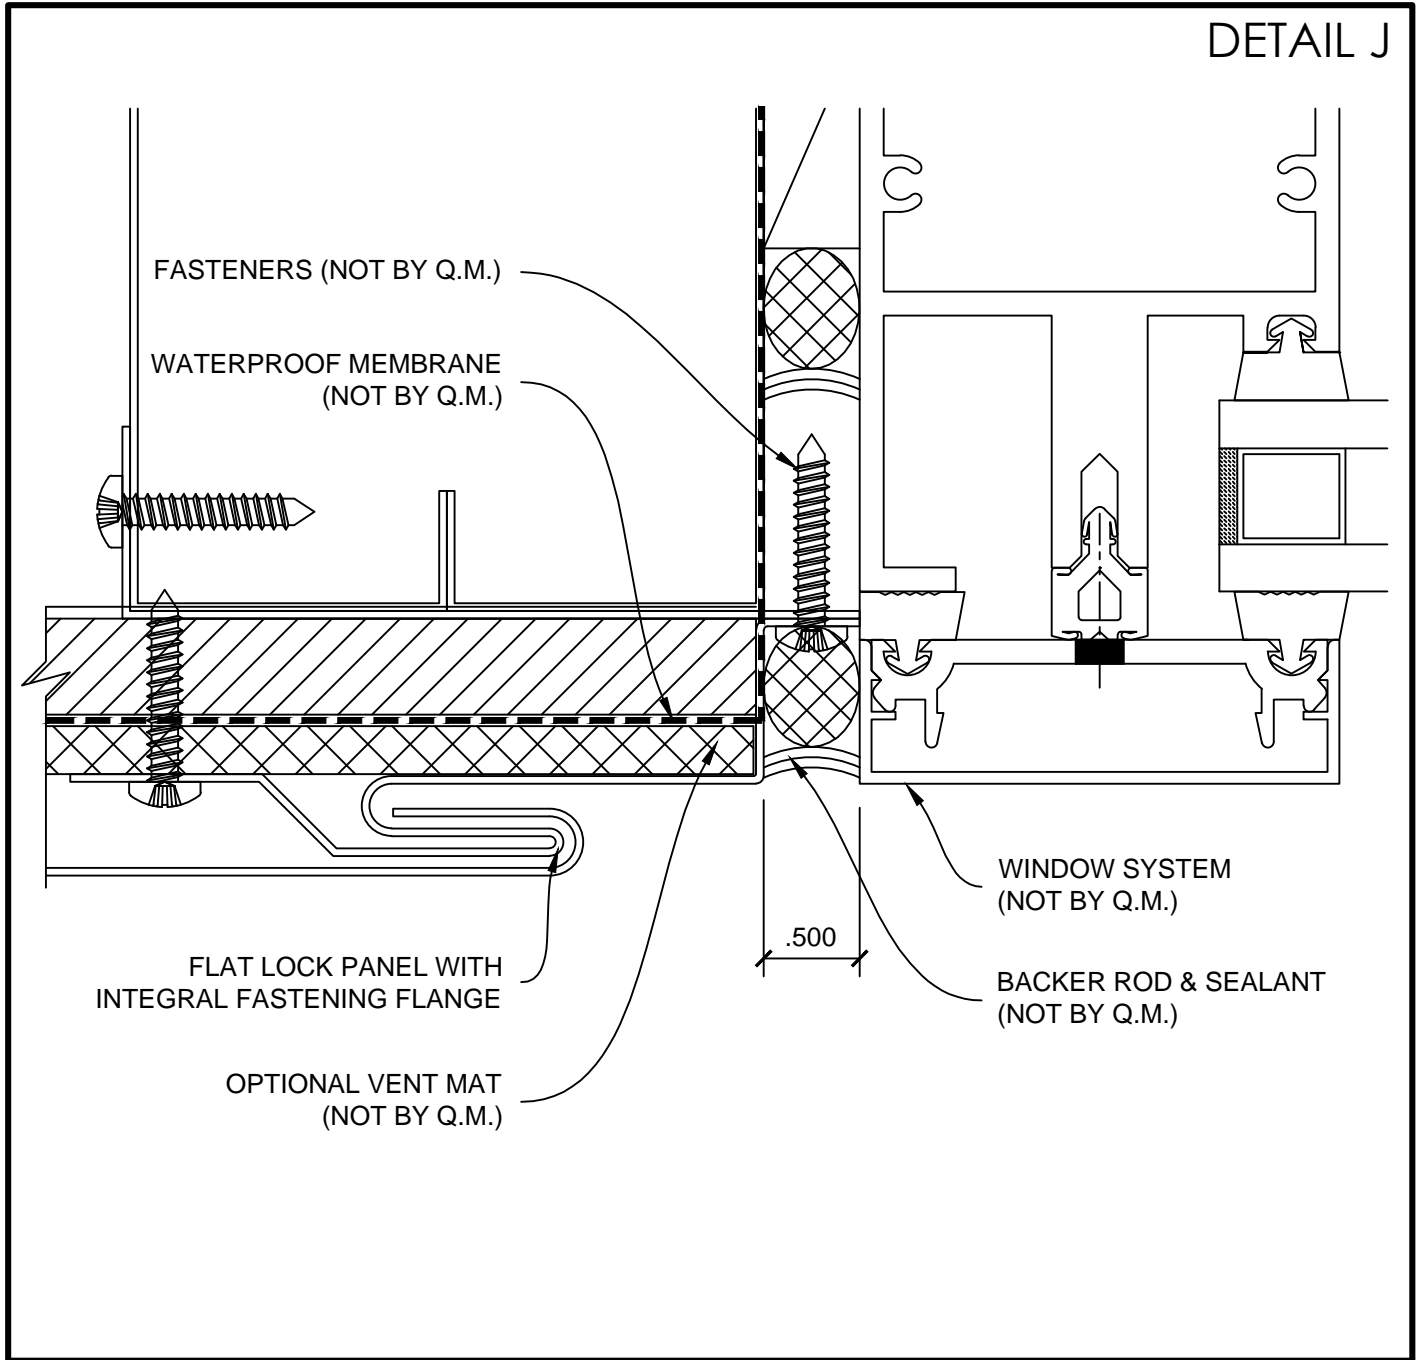

FLAT LOCK PANEL SYSTEM W/ INTEGRAL FASTENING FLANGE

TYPICAL VERTICAL DETAIL

AC-5500

TYPICAL HORIZONTAL DETAIL

COPING DETAIL

OUTSIDE CORNER DETAIL (1)

OUTSIDE CORNER DETAIL (2)

INSIDE CORNER DETAIL (1)

DETAIL F

INSIDE CORNER DETAIL (2)

DETAIL G

INSIDE CORNER DETAIL (3)

WINDOW JAMB DETAIL (1)

WINDOW JAMB DETAIL (2)

WINDOW HEAD DETAIL

WINDOW SILL DETAIL

BASE DETAIL