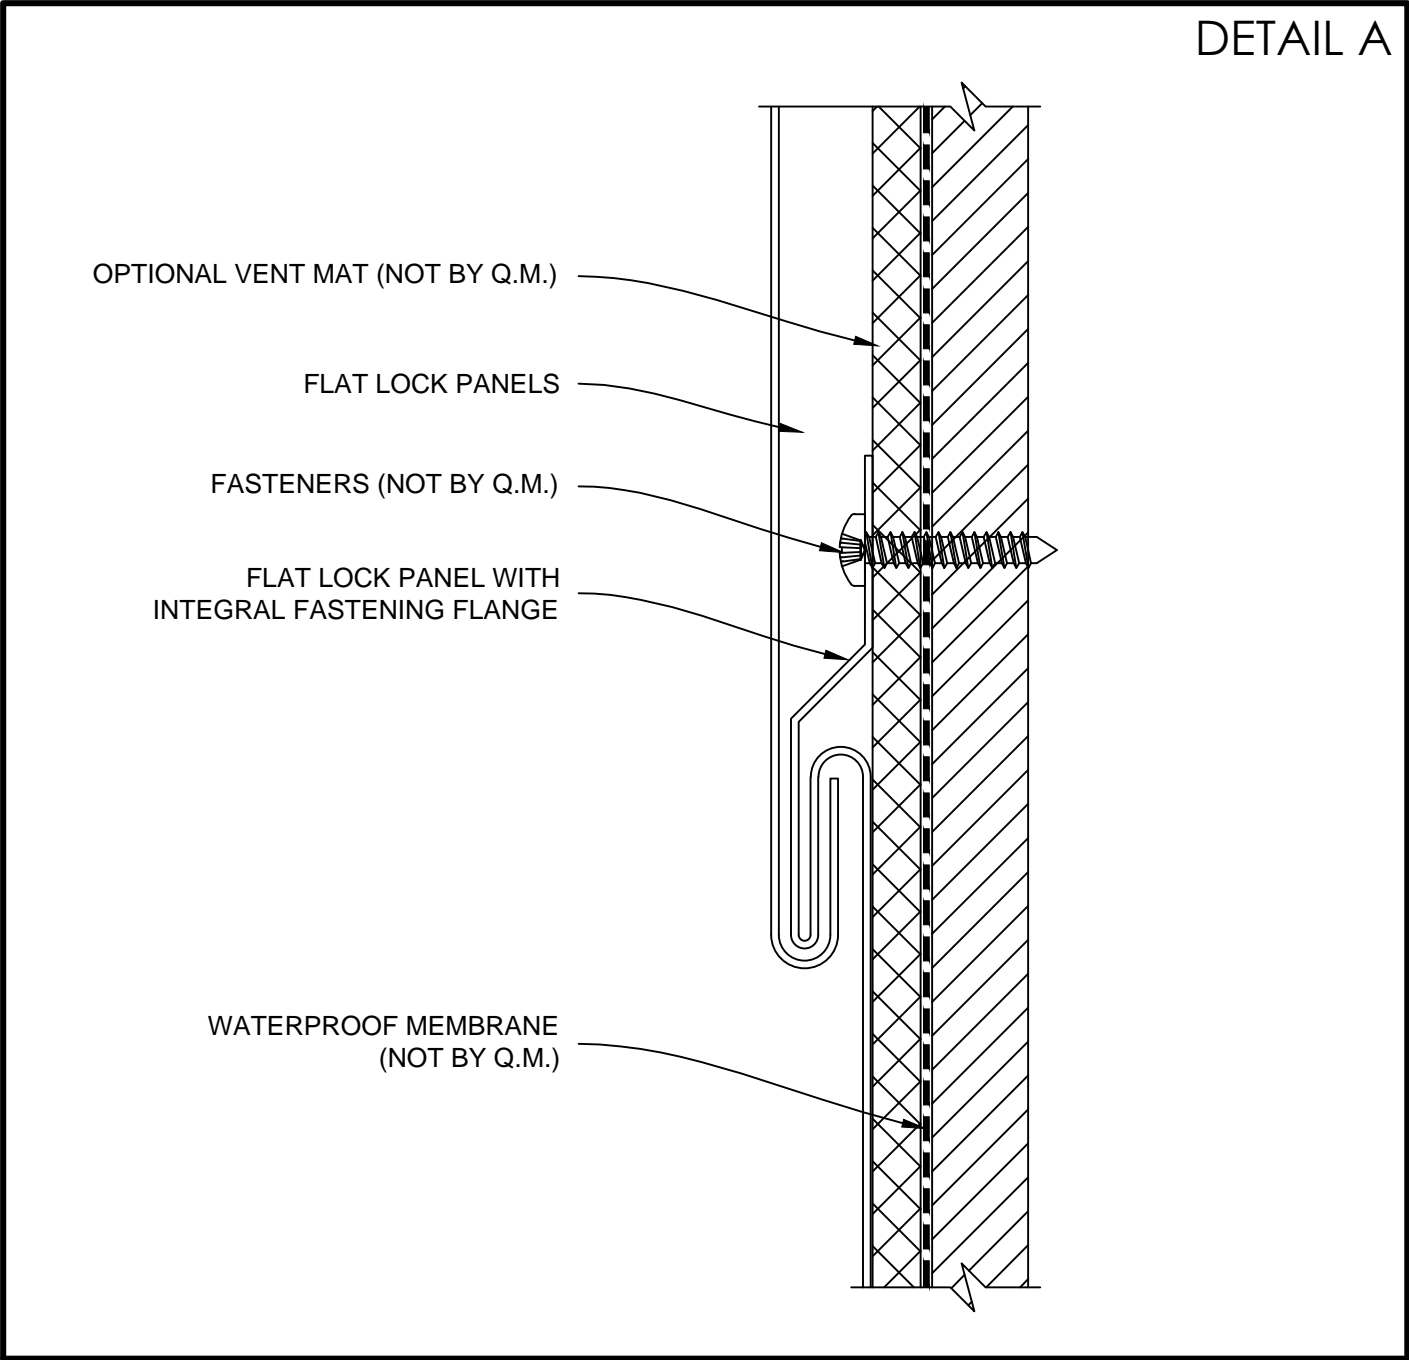

FLAT LOCK PANEL SYSTEM W/ INTEGRAL FASTENING FLANGE

TYPICAL VERTICAL DETAIL

AC-5500

TYPICAL HORIZONTAL DETAIL

COPING DETAIL

OUTSIDE CORNER DETAIL (1)

OUTSIDE CORNER DETAIL (2)

INSIDE CORNER DETAIL (1)

DETAIL F

INSIDE CORNER DETAIL (2)

DETAIL G

INSIDE CORNER DETAIL (3)

WINDOW JAMB DETAIL (1)

WINDOW JAMB DETAIL (2)

WINDOW HEAD DETAIL

WINDOW SILL DETAIL

BASE DETAIL