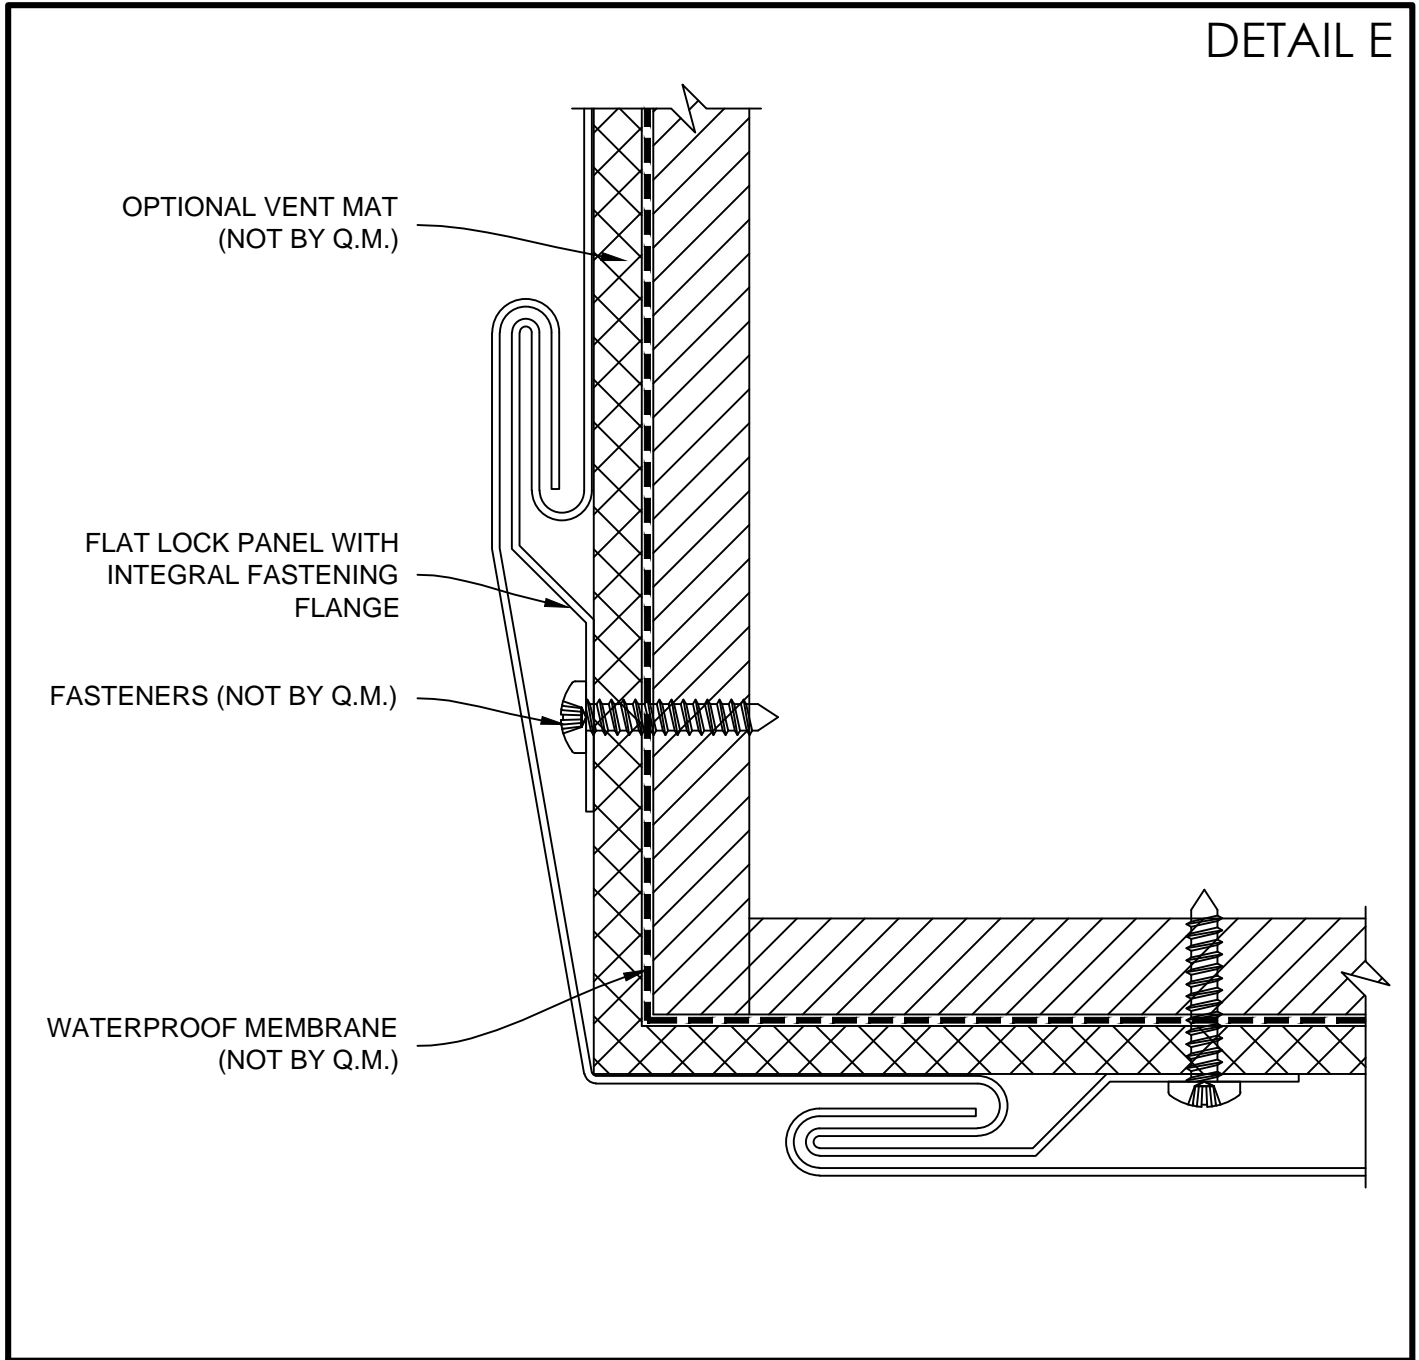

FLAT LOCK PANEL SYSTEM W/ INTEGRAL FASTENING FLANGE

TYPICAL VERTICAL DETAIL

AC-5500

TYPICAL HORIZONTAL DETAIL

COPING DETAIL

OUTSIDE CORNER DETAIL (1)

OUTSIDE CORNER DETAIL (2)

INSIDE CORNER DETAIL (1)

DETAIL F

INSIDE CORNER DETAIL (2)

DETAIL G

INSIDE CORNER DETAIL (3)

WINDOW JAMB DETAIL (1)

WINDOW JAMB DETAIL (2)

WINDOW HEAD DETAIL

WINDOW SILL DETAIL

BASE DETAIL