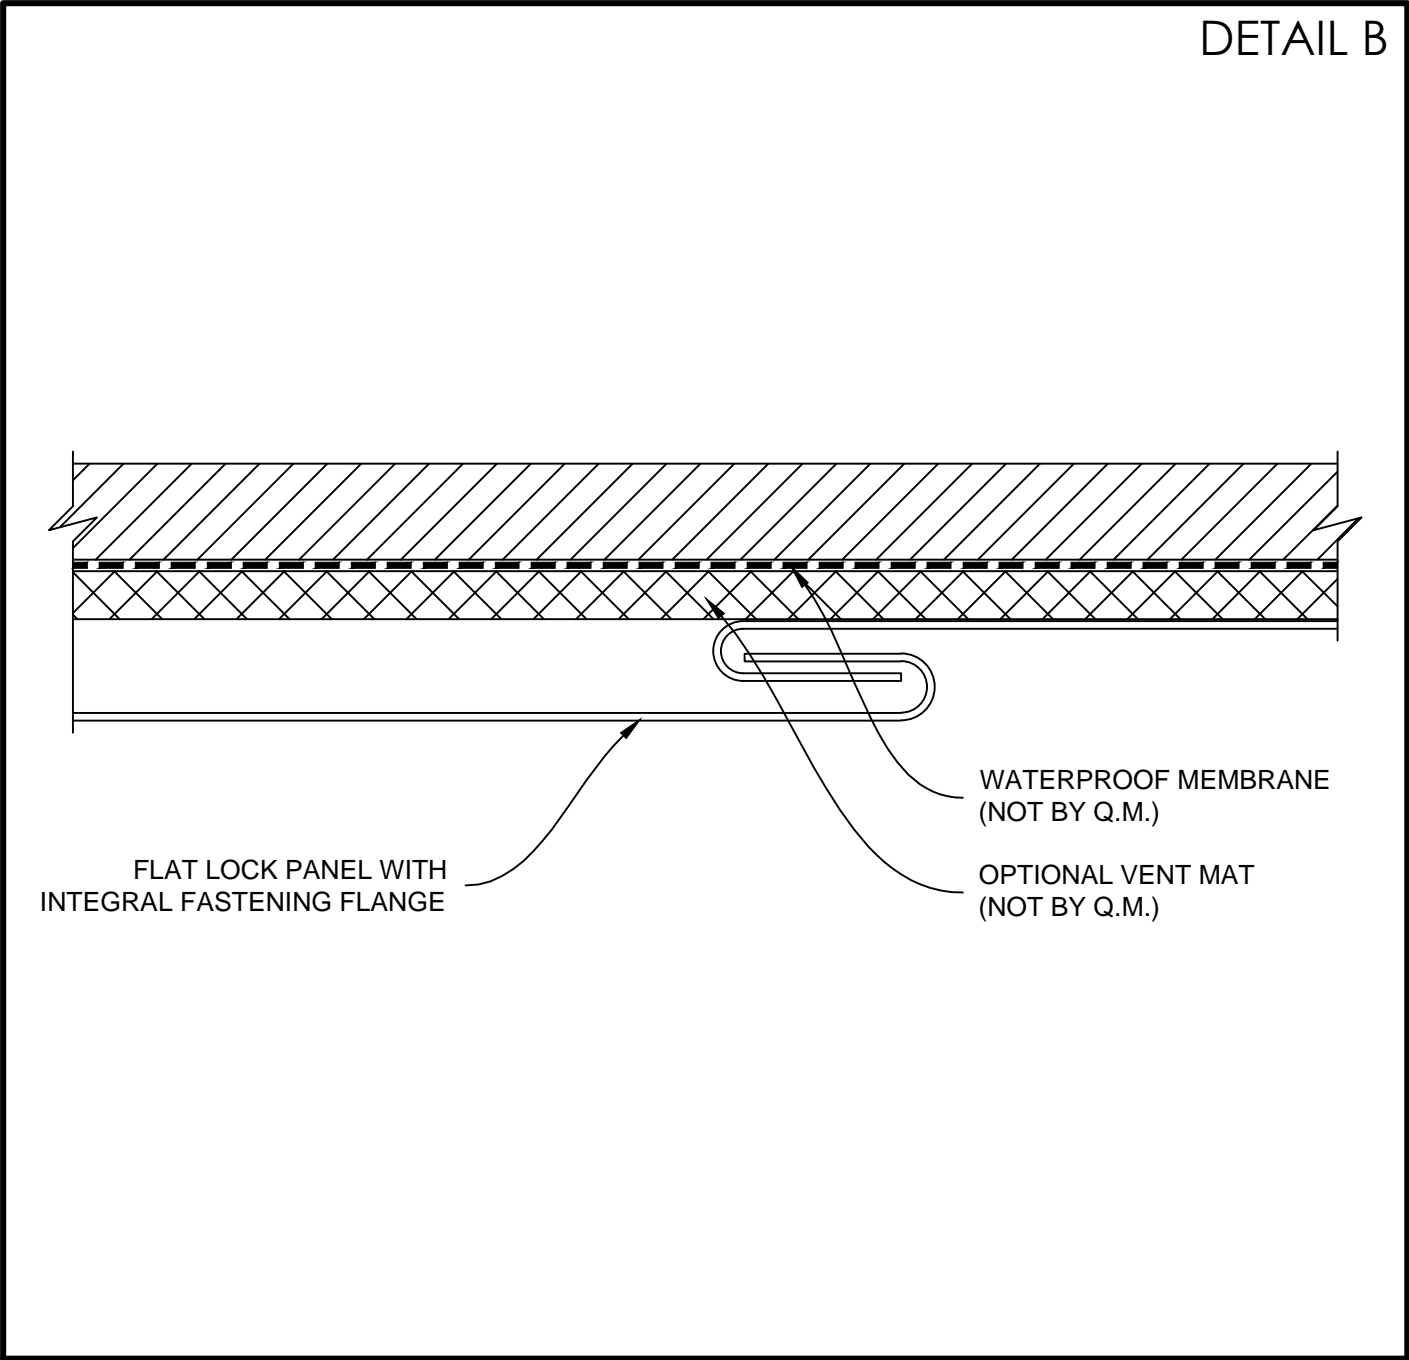

FLAT LOCK PANEL SYSTEM W/ INTEGRAL FASTENING FLANGE

TYPICAL VERTICAL DETAIL

AC-5500

TYPICAL HORIZONTAL DETAIL

COPING DETAIL

OUTSIDE CORNER DETAIL (1)

OUTSIDE CORNER DETAIL (2)

INSIDE CORNER DETAIL (1)

DETAIL F

INSIDE CORNER DETAIL (2)

DETAIL G

INSIDE CORNER DETAIL (3)

WINDOW JAMB DETAIL (1)

WINDOW JAMB DETAIL (2)

WINDOW HEAD DETAIL

WINDOW SILL DETAIL

BASE DETAIL