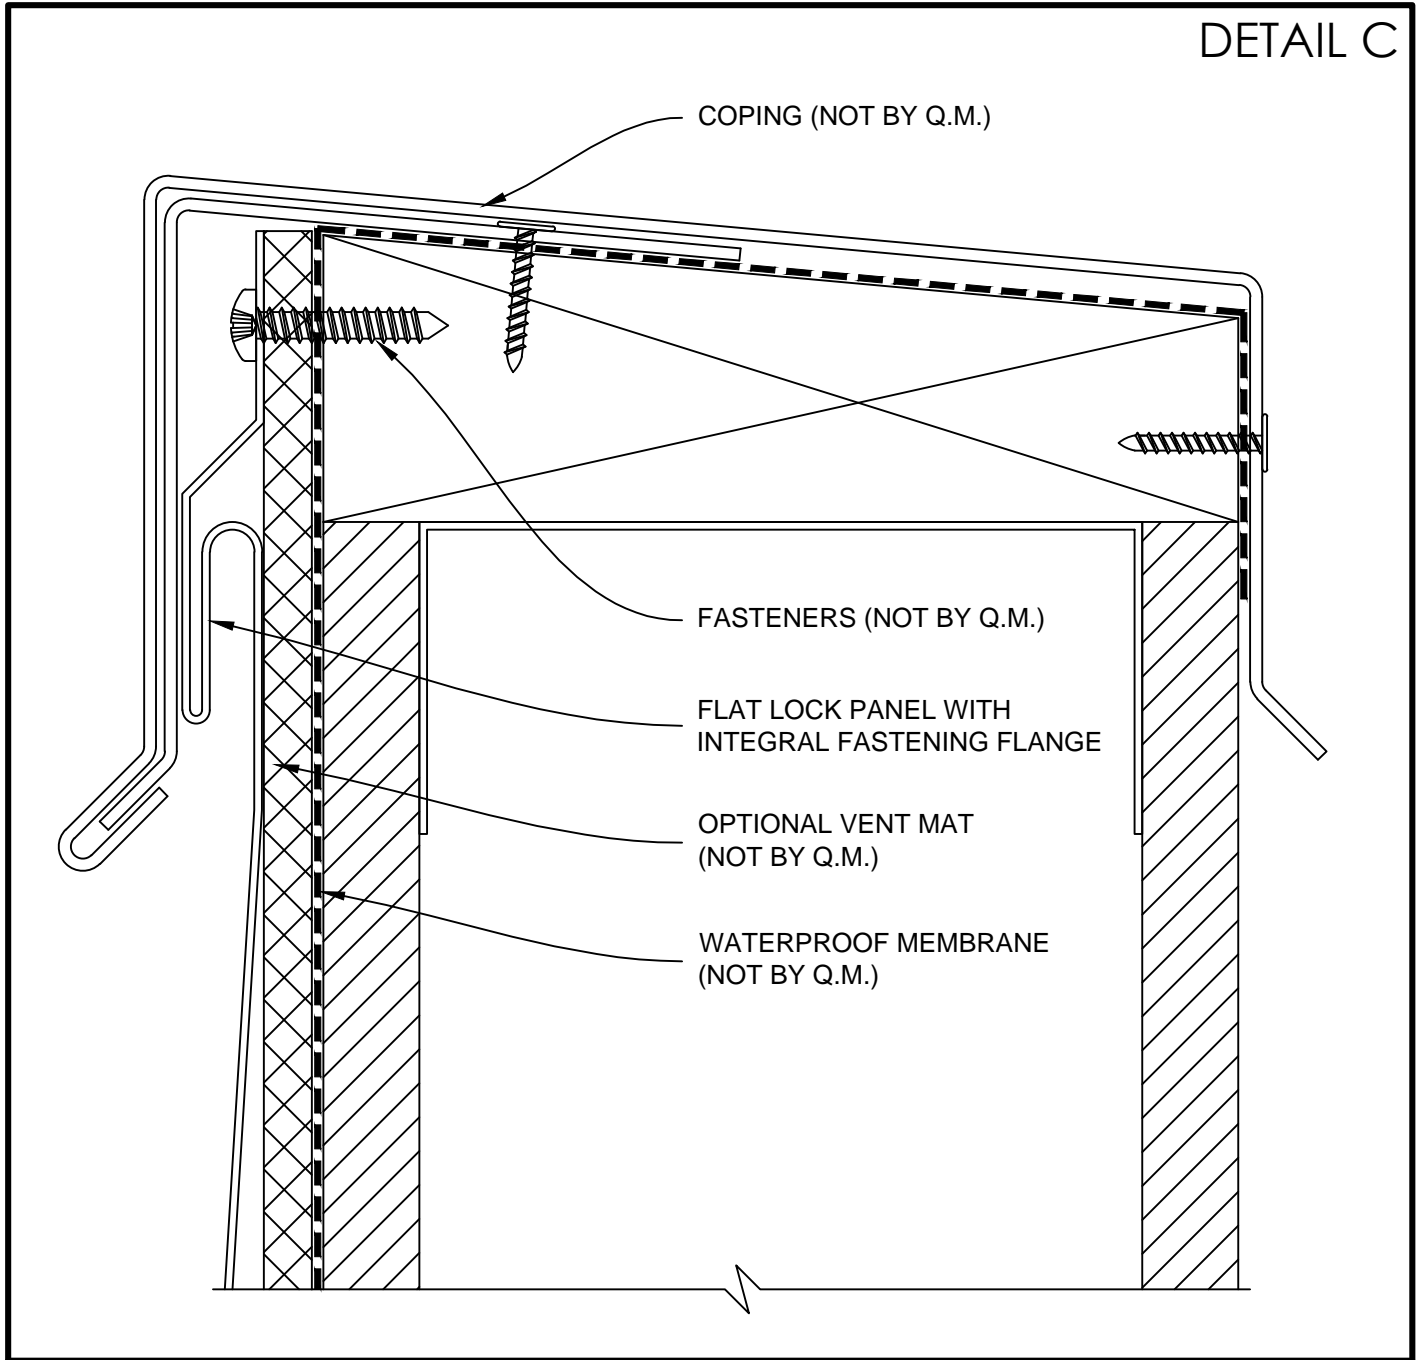

FLAT LOCK PANEL SYSTEM W/ INTEGRAL FASTENING FLANGE

TYPICAL VERTICAL DETAIL

AC-5500

TYPICAL HORIZONTAL DETAIL

COPING DETAIL

OUTSIDE CORNER DETAIL (1)

OUTSIDE CORNER DETAIL (2)

INSIDE CORNER DETAIL (1)

DETAIL F

INSIDE CORNER DETAIL (2)

DETAIL G

INSIDE CORNER DETAIL (3)

WINDOW JAMB DETAIL (1)

WINDOW JAMB DETAIL (2)

WINDOW HEAD DETAIL

WINDOW SILL DETAIL

BASE DETAIL