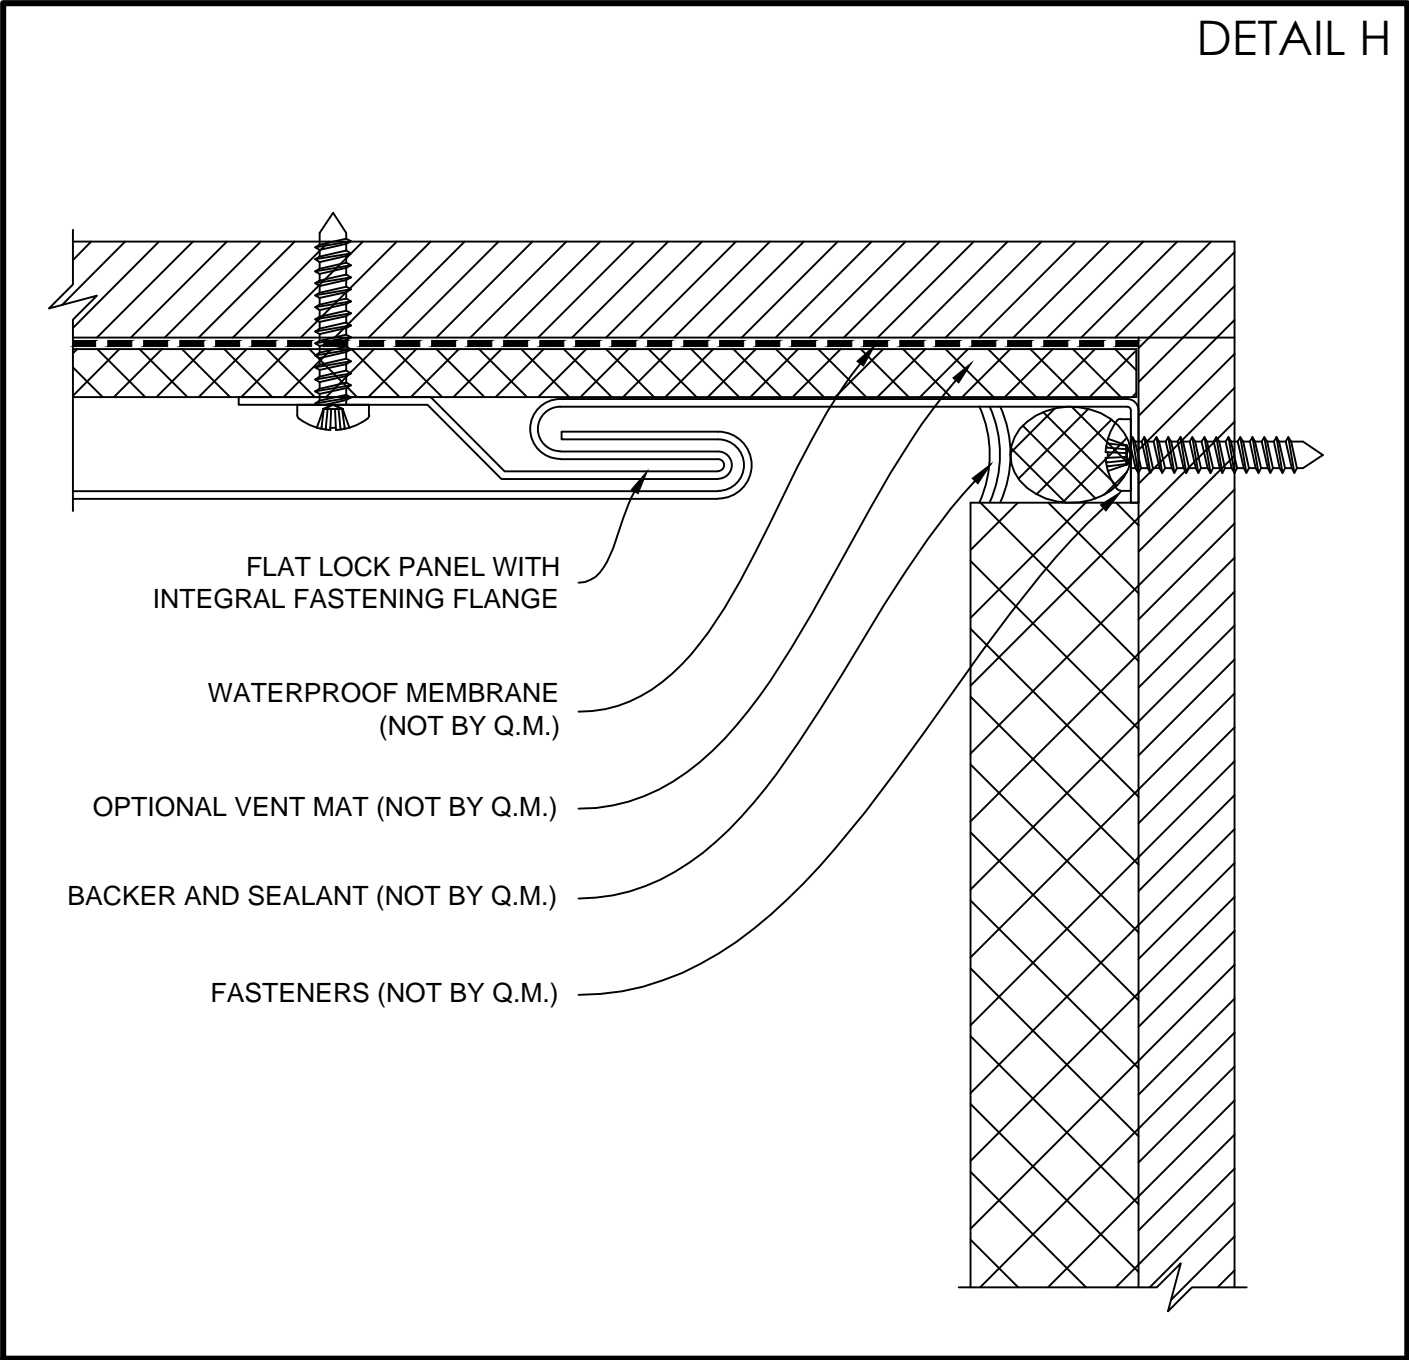

FLAT LOCK PANEL SYSTEM W/ INTEGRAL FASTENING FLANGE

TYPICAL VERTICAL DETAIL

AC-5500

TYPICAL HORIZONTAL DETAIL

COPING DETAIL

OUTSIDE CORNER DETAIL (1)

OUTSIDE CORNER DETAIL (2)

INSIDE CORNER DETAIL (1)

DETAIL F

INSIDE CORNER DETAIL (2)

DETAIL G

INSIDE CORNER DETAIL (3)

WINDOW JAMB DETAIL (1)

WINDOW JAMB DETAIL (2)

WINDOW HEAD DETAIL

WINDOW SILL DETAIL

BASE DETAIL