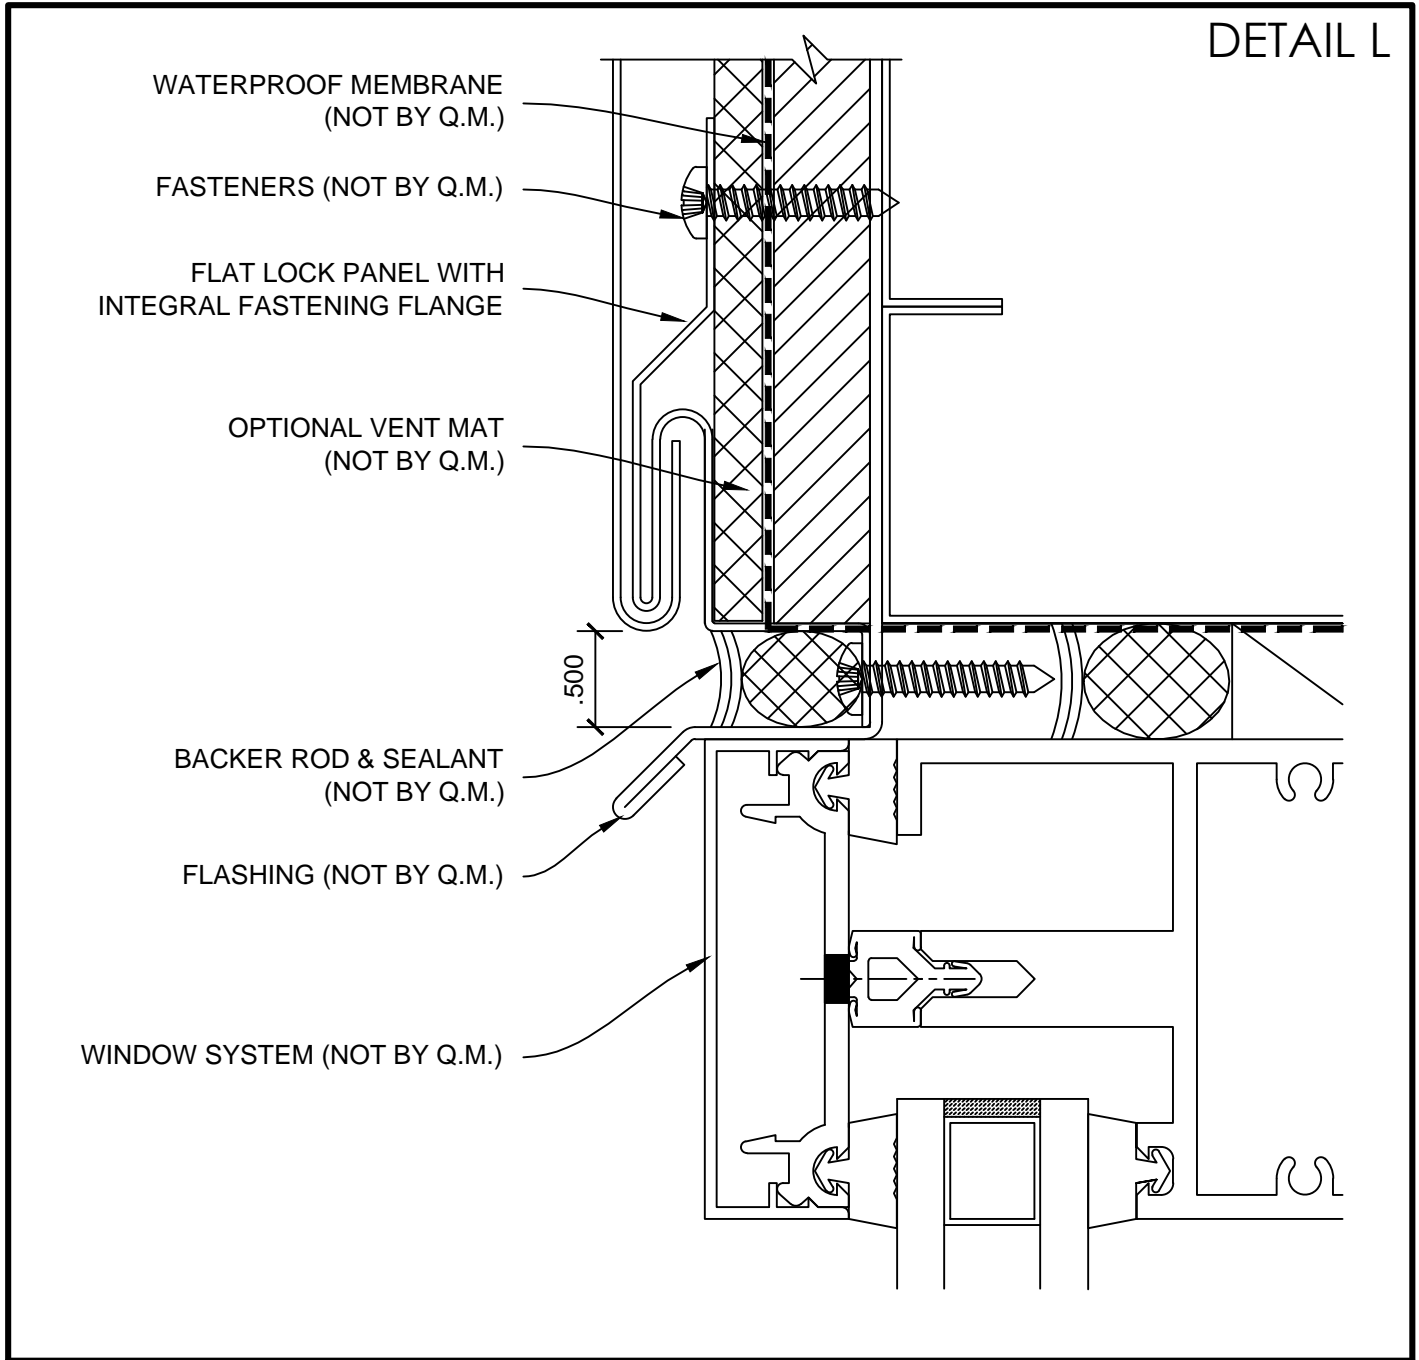

FLAT LOCK PANEL SYSTEM W/ INTEGRAL FASTENING FLANGE

TYPICAL VERTICAL DETAIL

AC-5500

TYPICAL HORIZONTAL DETAIL

COPING DETAIL

OUTSIDE CORNER DETAIL (1)

OUTSIDE CORNER DETAIL (2)

INSIDE CORNER DETAIL (1)

DETAIL F

INSIDE CORNER DETAIL (2)

DETAIL G

INSIDE CORNER DETAIL (3)

WINDOW JAMB DETAIL (1)

WINDOW JAMB DETAIL (2)

WINDOW HEAD DETAIL

WINDOW SILL DETAIL

BASE DETAIL