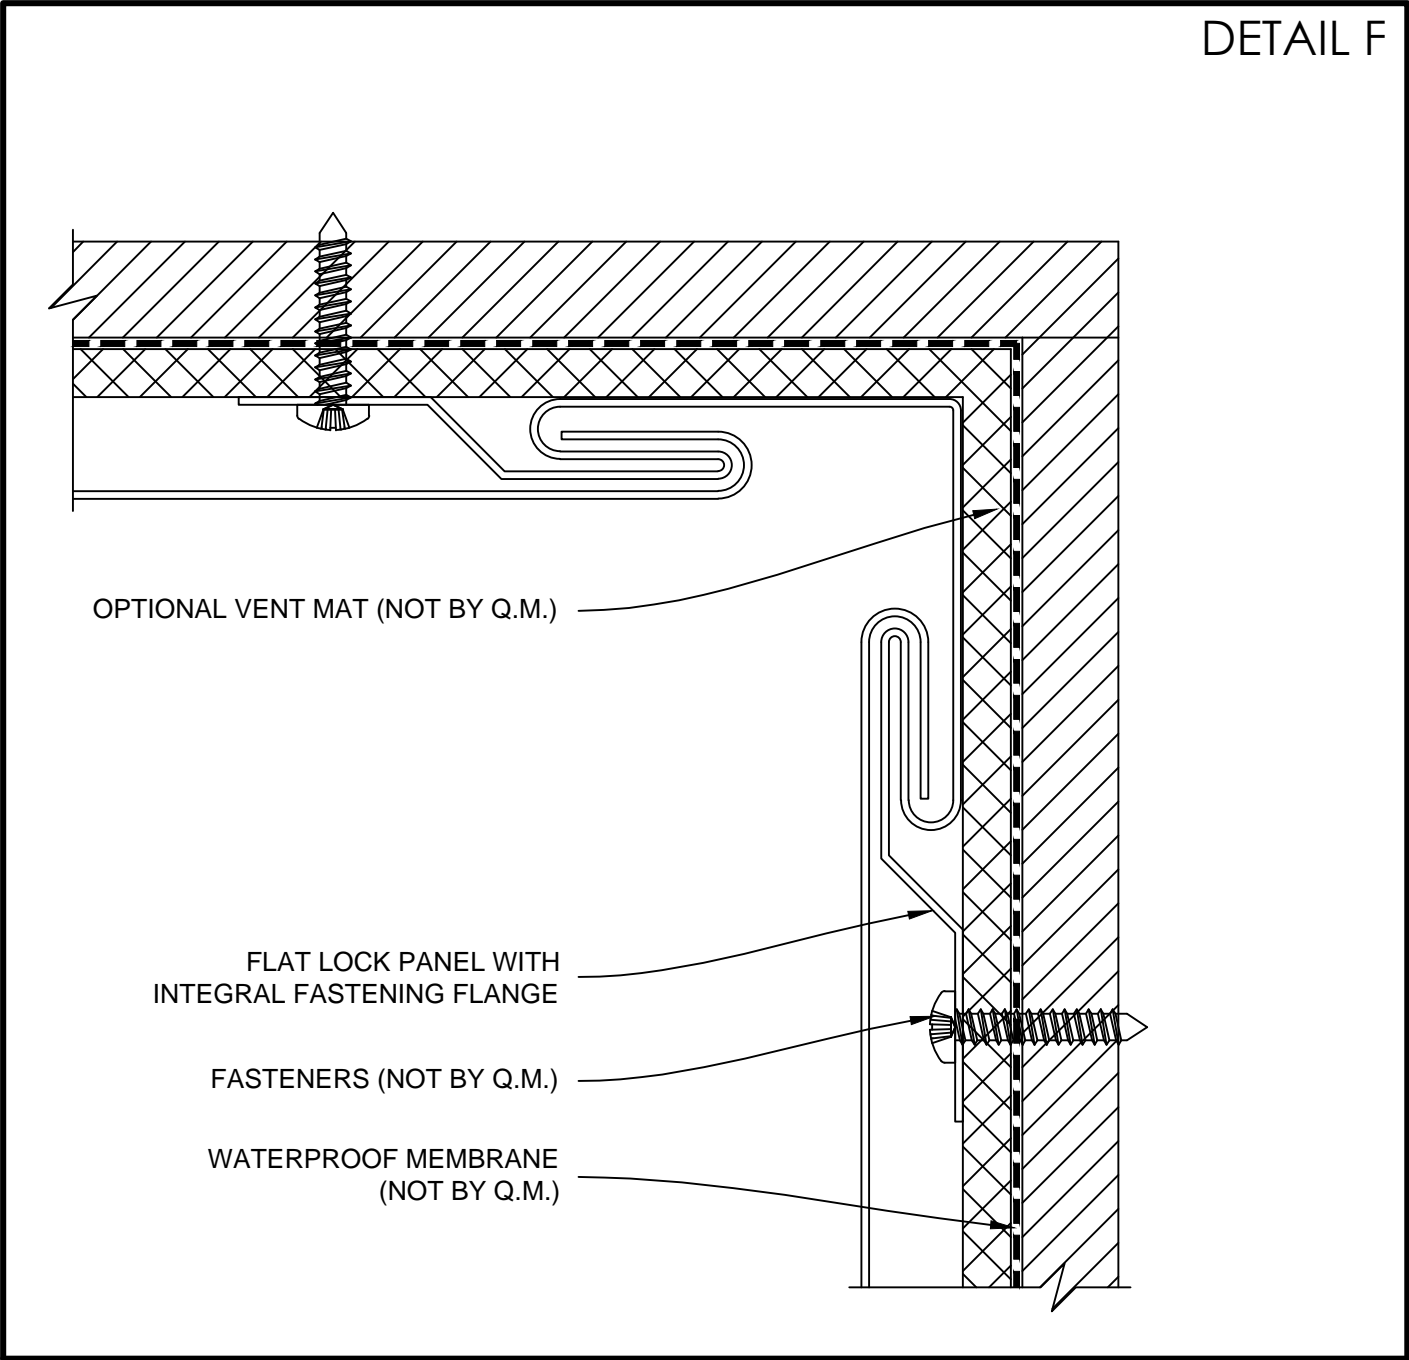

FLAT LOCK PANEL SYSTEM W/ INTEGRAL FASTENING FLANGE

TYPICAL VERTICAL DETAIL

AC-5500

TYPICAL HORIZONTAL DETAIL

COPING DETAIL

OUTSIDE CORNER DETAIL (1)

OUTSIDE CORNER DETAIL (2)

INSIDE CORNER DETAIL (1)

DETAIL F

INSIDE CORNER DETAIL (2)

DETAIL G

INSIDE CORNER DETAIL (3)

WINDOW JAMB DETAIL (1)

WINDOW JAMB DETAIL (2)

WINDOW HEAD DETAIL

WINDOW SILL DETAIL

BASE DETAIL