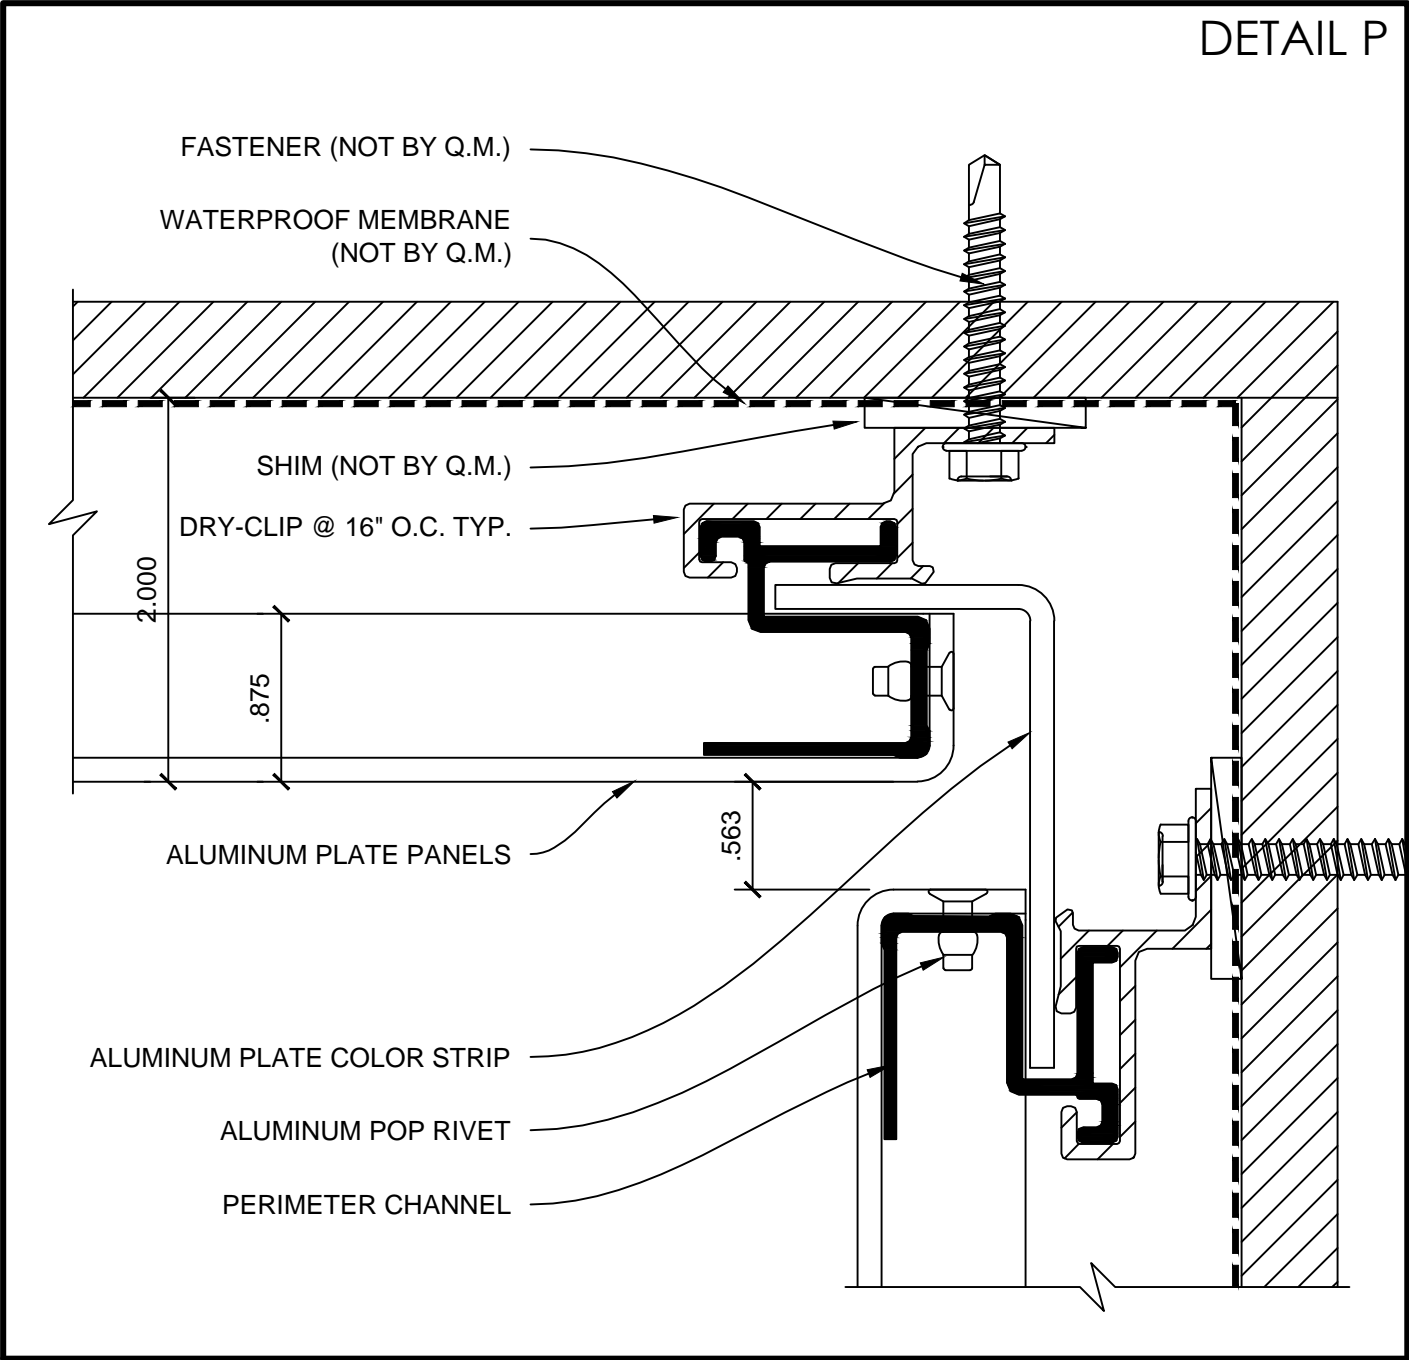

ALUMINUM PLATE SYSTEM (DRY JOINT)

HORIZONTAL JOINT DETAIL

VERTICAL JOINT DETAIL

COPING DETAIL (1)

COPING DETAIL (2)

COPING DETAIL (3)

OUTSIDE CORNER DETAIL

SOFFIT DETAIL

DETAIL G

WINDOW JAMB DETAIL

WINDOW HEAD DETAIL

WINDOW SILL DETAIL

GLAZED PANEL DETAIL (1)

GLAZED PANEL DETAIL (2)

BASE DETAIL

INSIDE CORNER DETAIL (1)

INSIDE CORNER DETAIL (2)

DETAIL Q

ALUMINUM PLATE SYSTEM (DRY JOINT)
INSTALLATION GUIDE