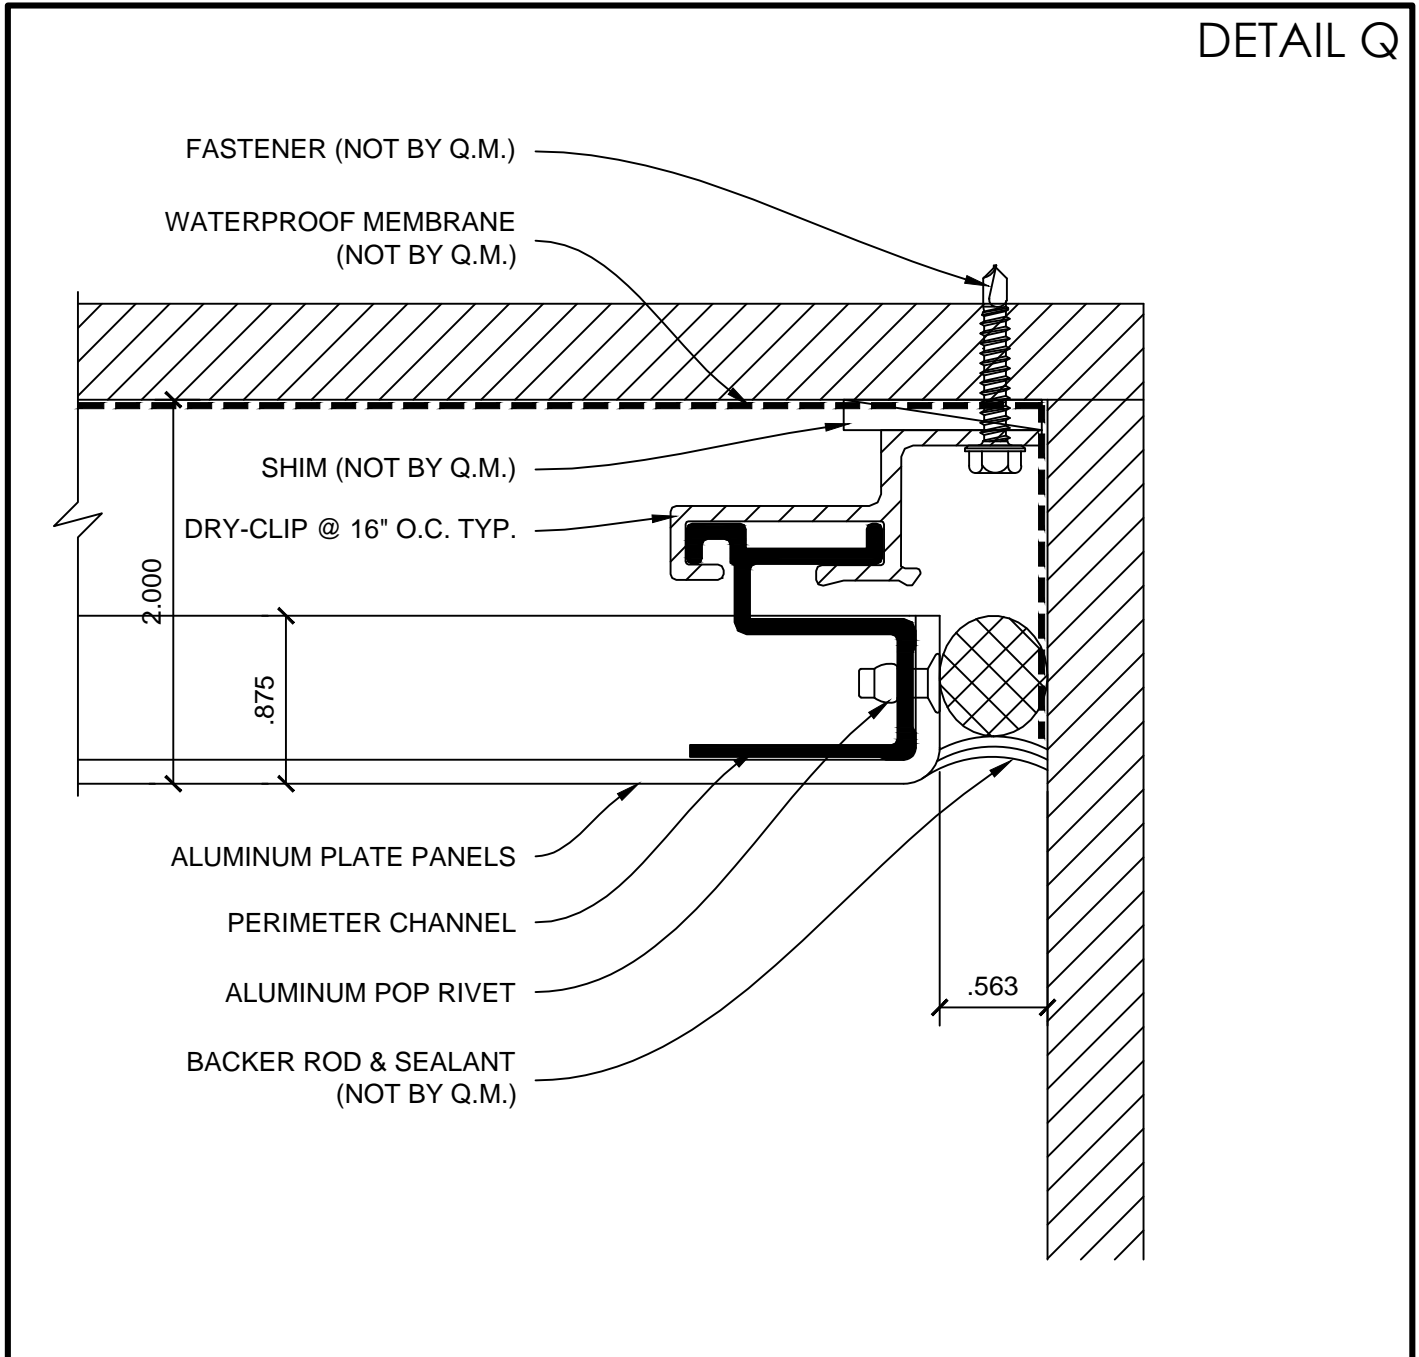

ALUMINUM PLATE SYSTEM (DRY JOINT)

HORIZONTAL JOINT DETAIL

VERTICAL JOINT DETAIL

COPING DETAIL (1)

COPING DETAIL (2)

COPING DETAIL (3)

OUTSIDE CORNER DETAIL

SOFFIT DETAIL

DETAIL G

WINDOW JAMB DETAIL

WINDOW HEAD DETAIL

WINDOW SILL DETAIL

GLAZED PANEL DETAIL (1)

GLAZED PANEL DETAIL (2)

BASE DETAIL

INSIDE CORNER DETAIL (1)

INSIDE CORNER DETAIL (2)

DETAIL Q

ALUMINUM PLATE SYSTEM (DRY JOINT)
INSTALLATION GUIDE