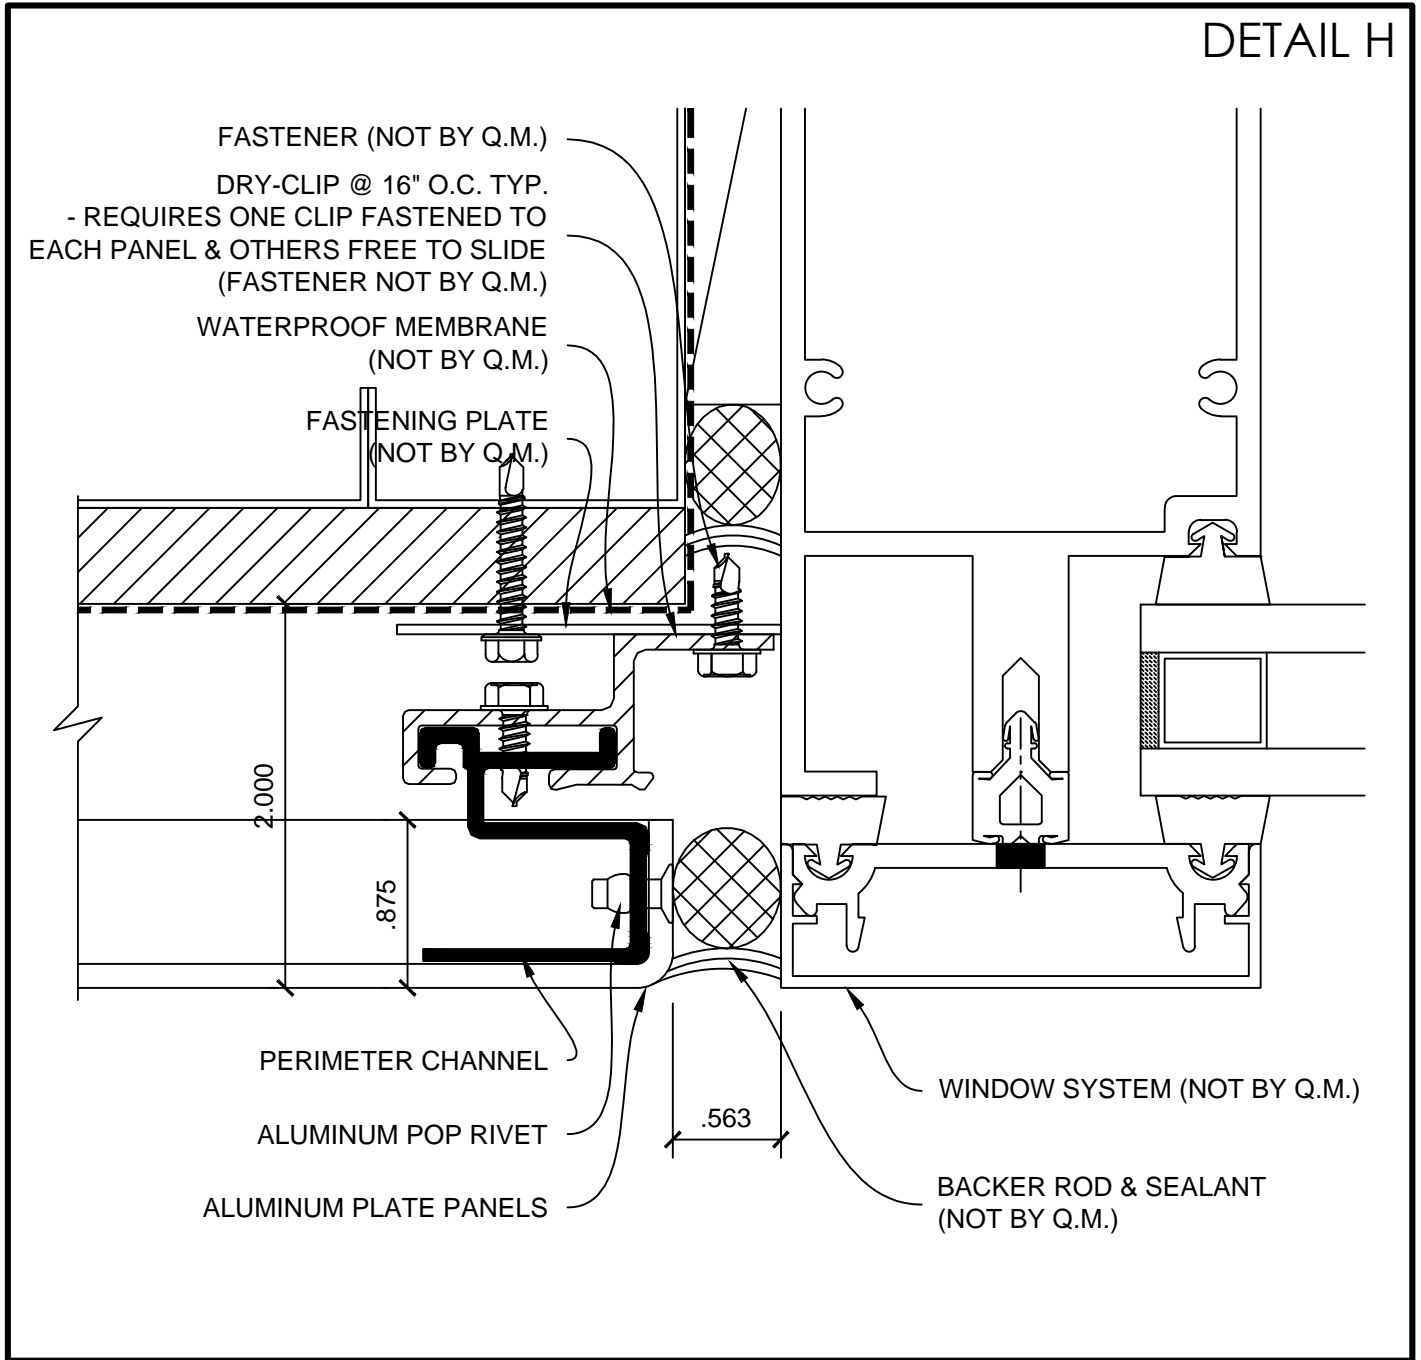

ALUMINUM PLATE SYSTEM (DRY JOINT)

HORIZONTAL JOINT DETAIL

VERTICAL JOINT DETAIL

COPING DETAIL (1)

COPING DETAIL (2)

COPING DETAIL (3)

OUTSIDE CORNER DETAIL

SOFFIT DETAIL

DETAIL G

WINDOW JAMB DETAIL

WINDOW HEAD DETAIL

WINDOW SILL DETAIL

GLAZED PANEL DETAIL (1)

GLAZED PANEL DETAIL (2)

BASE DETAIL

INSIDE CORNER DETAIL (1)

INSIDE CORNER DETAIL (2)

DETAIL Q

ALUMINUM PLATE SYSTEM (DRY JOINT)
INSTALLATION GUIDE