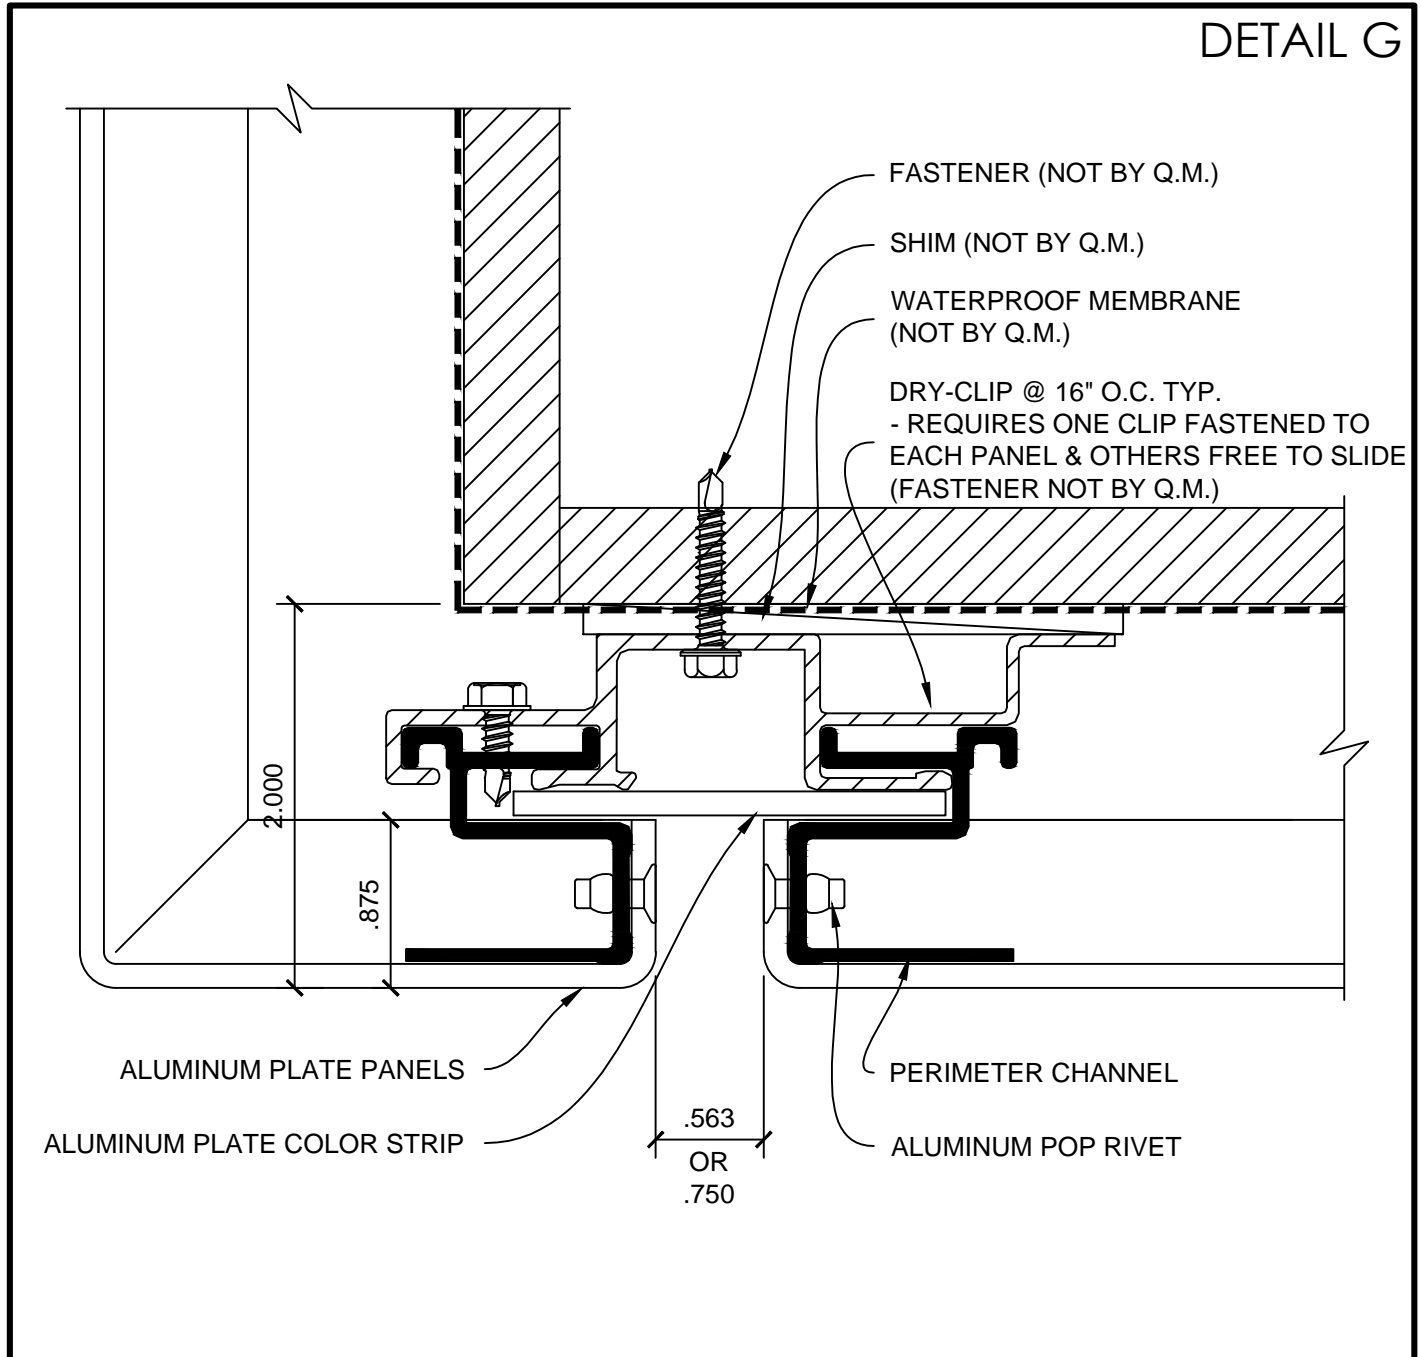

ALUMINUM PLATE SYSTEM (DRY JOINT)

HORIZONTAL JOINT DETAIL

VERTICAL JOINT DETAIL

COPING DETAIL (1)

COPING DETAIL (2)

COPING DETAIL (3)

OUTSIDE CORNER DETAIL

SOFFIT DETAIL

DETAIL G

WINDOW JAMB DETAIL

WINDOW HEAD DETAIL

WINDOW SILL DETAIL

GLAZED PANEL DETAIL (1)

GLAZED PANEL DETAIL (2)

BASE DETAIL

INSIDE CORNER DETAIL (1)

INSIDE CORNER DETAIL (2)

DETAIL Q

ALUMINUM PLATE SYSTEM (DRY JOINT)
INSTALLATION GUIDE