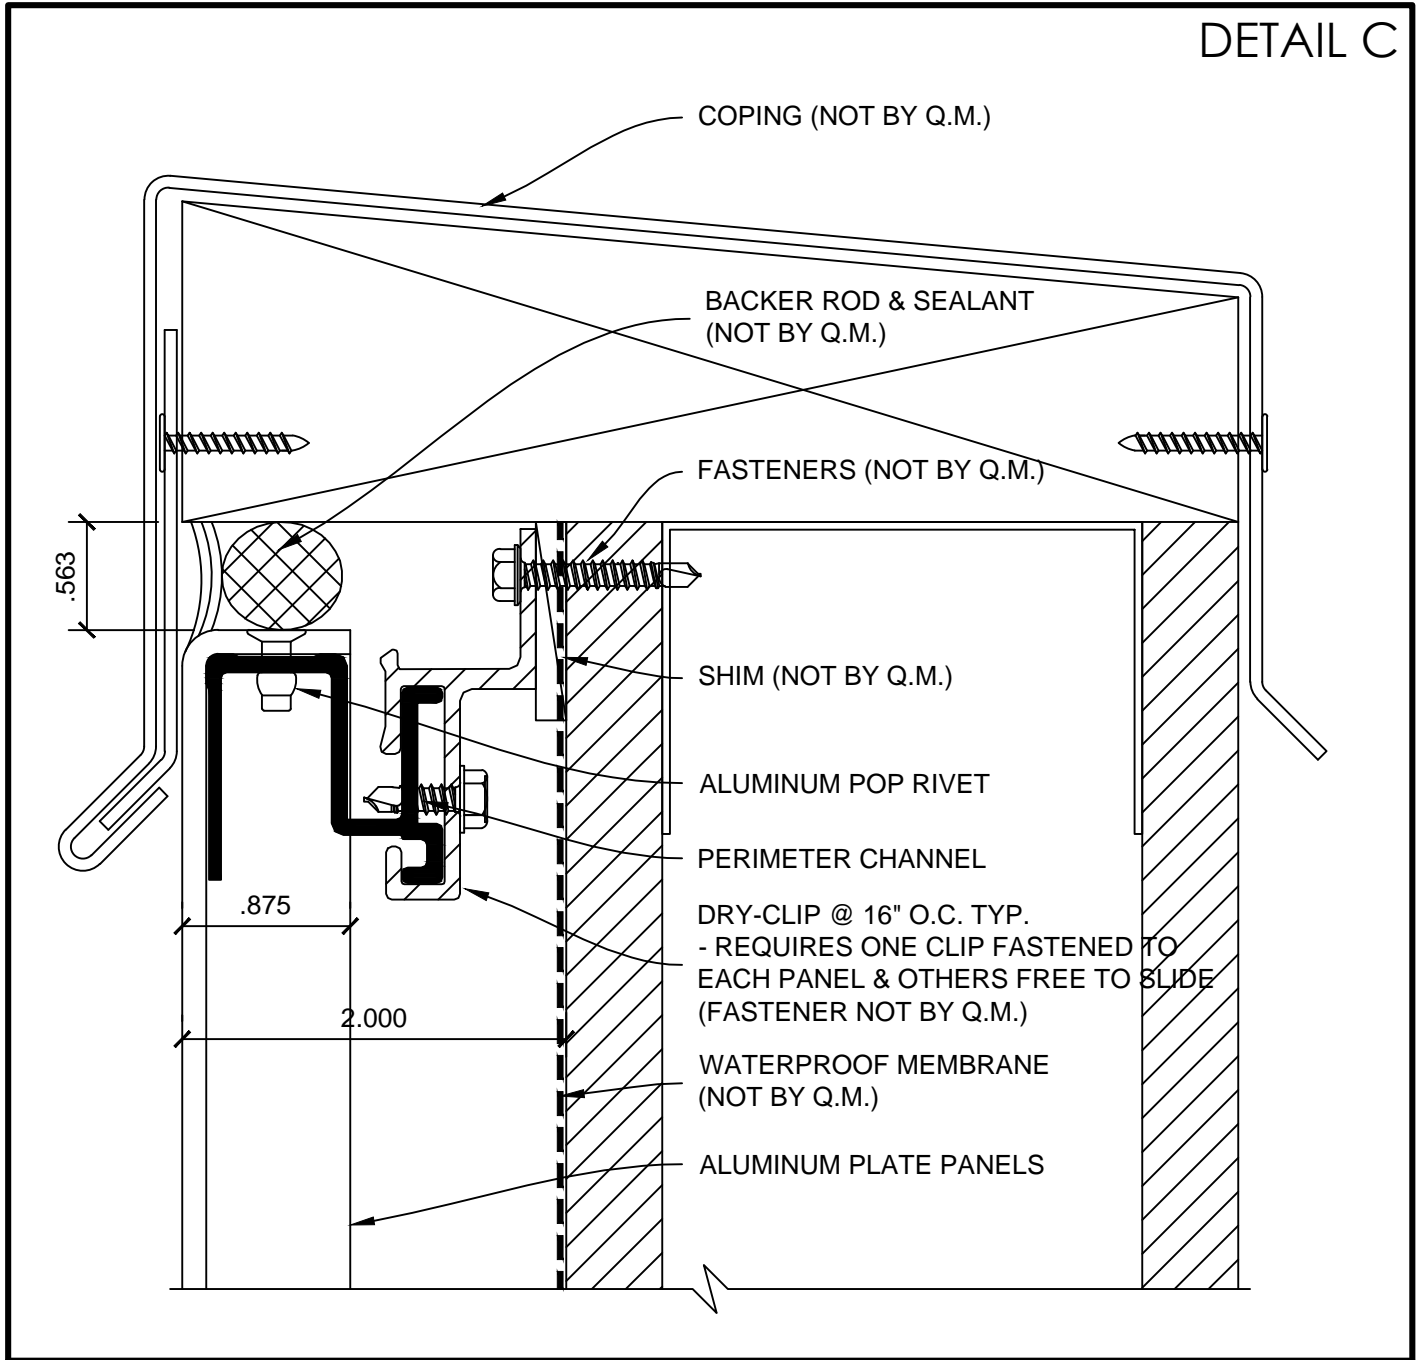

ALUMINUM PLATE SYSTEM (DRY JOINT)

HORIZONTAL JOINT DETAIL

VERTICAL JOINT DETAIL

COPING DETAIL (1)

COPING DETAIL (2)

COPING DETAIL (3)

OUTSIDE CORNER DETAIL

SOFFIT DETAIL

DETAIL G

WINDOW JAMB DETAIL

WINDOW HEAD DETAIL

WINDOW SILL DETAIL

GLAZED PANEL DETAIL (1)

GLAZED PANEL DETAIL (2)

BASE DETAIL

INSIDE CORNER DETAIL (1)

INSIDE CORNER DETAIL (2)

DETAIL Q

ALUMINUM PLATE SYSTEM (DRY JOINT)
INSTALLATION GUIDE