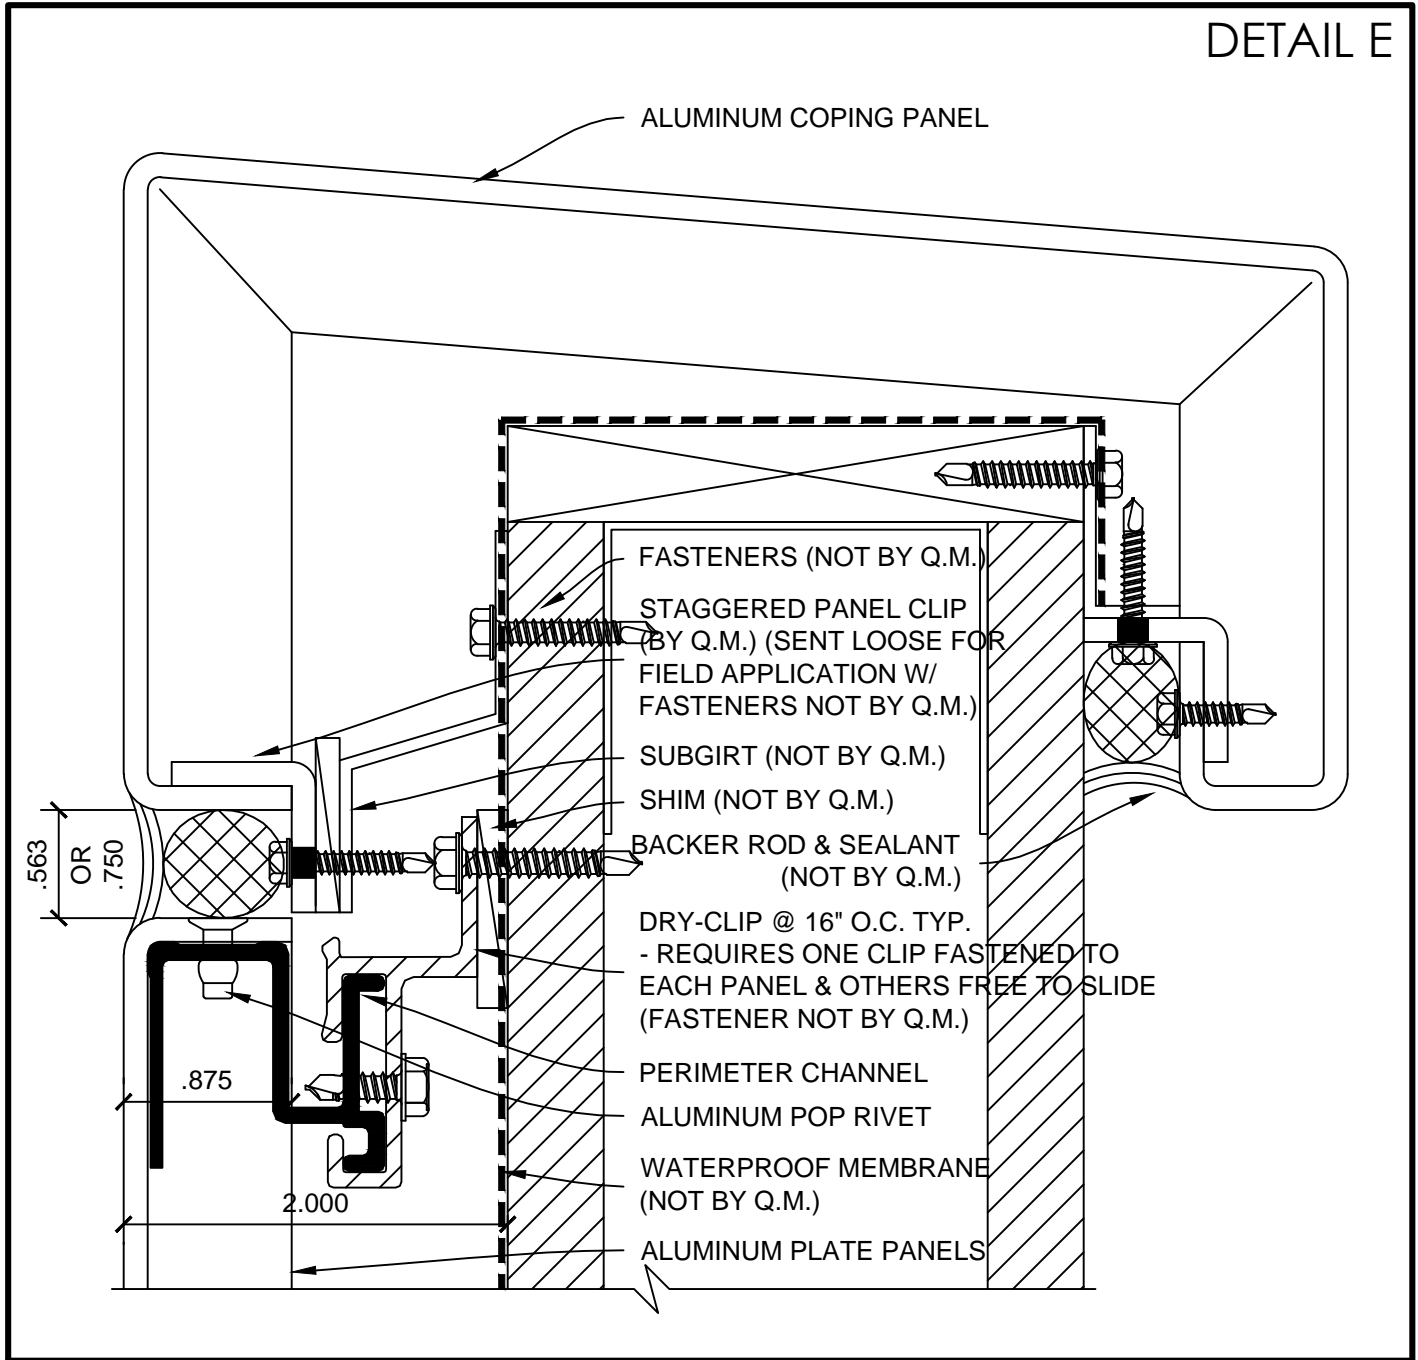

ALUMINUM PLATE SYSTEM (DRY JOINT)

HORIZONTAL JOINT DETAIL

VERTICAL JOINT DETAIL

COPING DETAIL (1)

COPING DETAIL (2)

COPING DETAIL (3)

OUTSIDE CORNER DETAIL

SOFFIT DETAIL

DETAIL G

WINDOW JAMB DETAIL

WINDOW HEAD DETAIL

WINDOW SILL DETAIL

GLAZED PANEL DETAIL (1)

GLAZED PANEL DETAIL (2)

BASE DETAIL

INSIDE CORNER DETAIL (1)

INSIDE CORNER DETAIL (2)

DETAIL Q

ALUMINUM PLATE SYSTEM (DRY JOINT)
INSTALLATION GUIDE