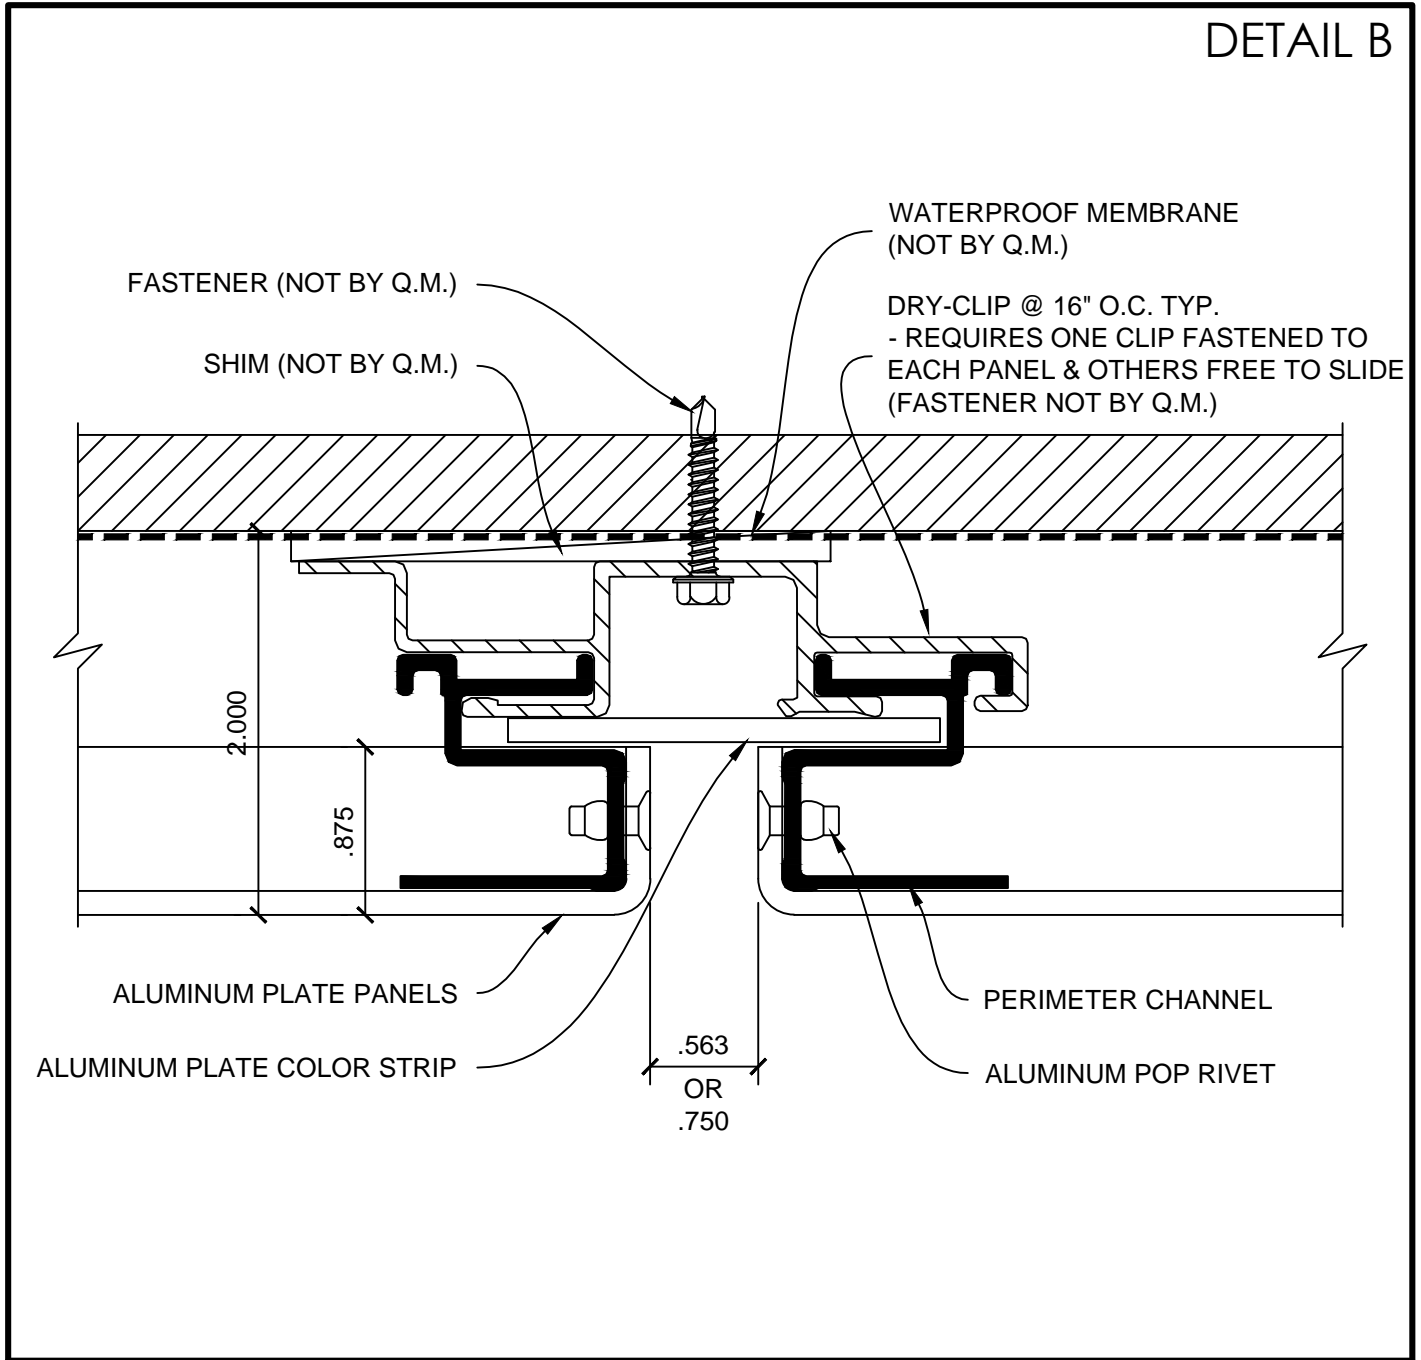

ALUMINUM PLATE SYSTEM (DRY JOINT)

HORIZONTAL JOINT DETAIL

VERTICAL JOINT DETAIL

COPING DETAIL (1)

COPING DETAIL (2)

COPING DETAIL (3)

OUTSIDE CORNER DETAIL

SOFFIT DETAIL

DETAIL G

WINDOW JAMB DETAIL

WINDOW HEAD DETAIL

WINDOW SILL DETAIL

GLAZED PANEL DETAIL (1)

GLAZED PANEL DETAIL (2)

BASE DETAIL

INSIDE CORNER DETAIL (1)

INSIDE CORNER DETAIL (2)

DETAIL Q

ALUMINUM PLATE SYSTEM (DRY JOINT)
INSTALLATION GUIDE