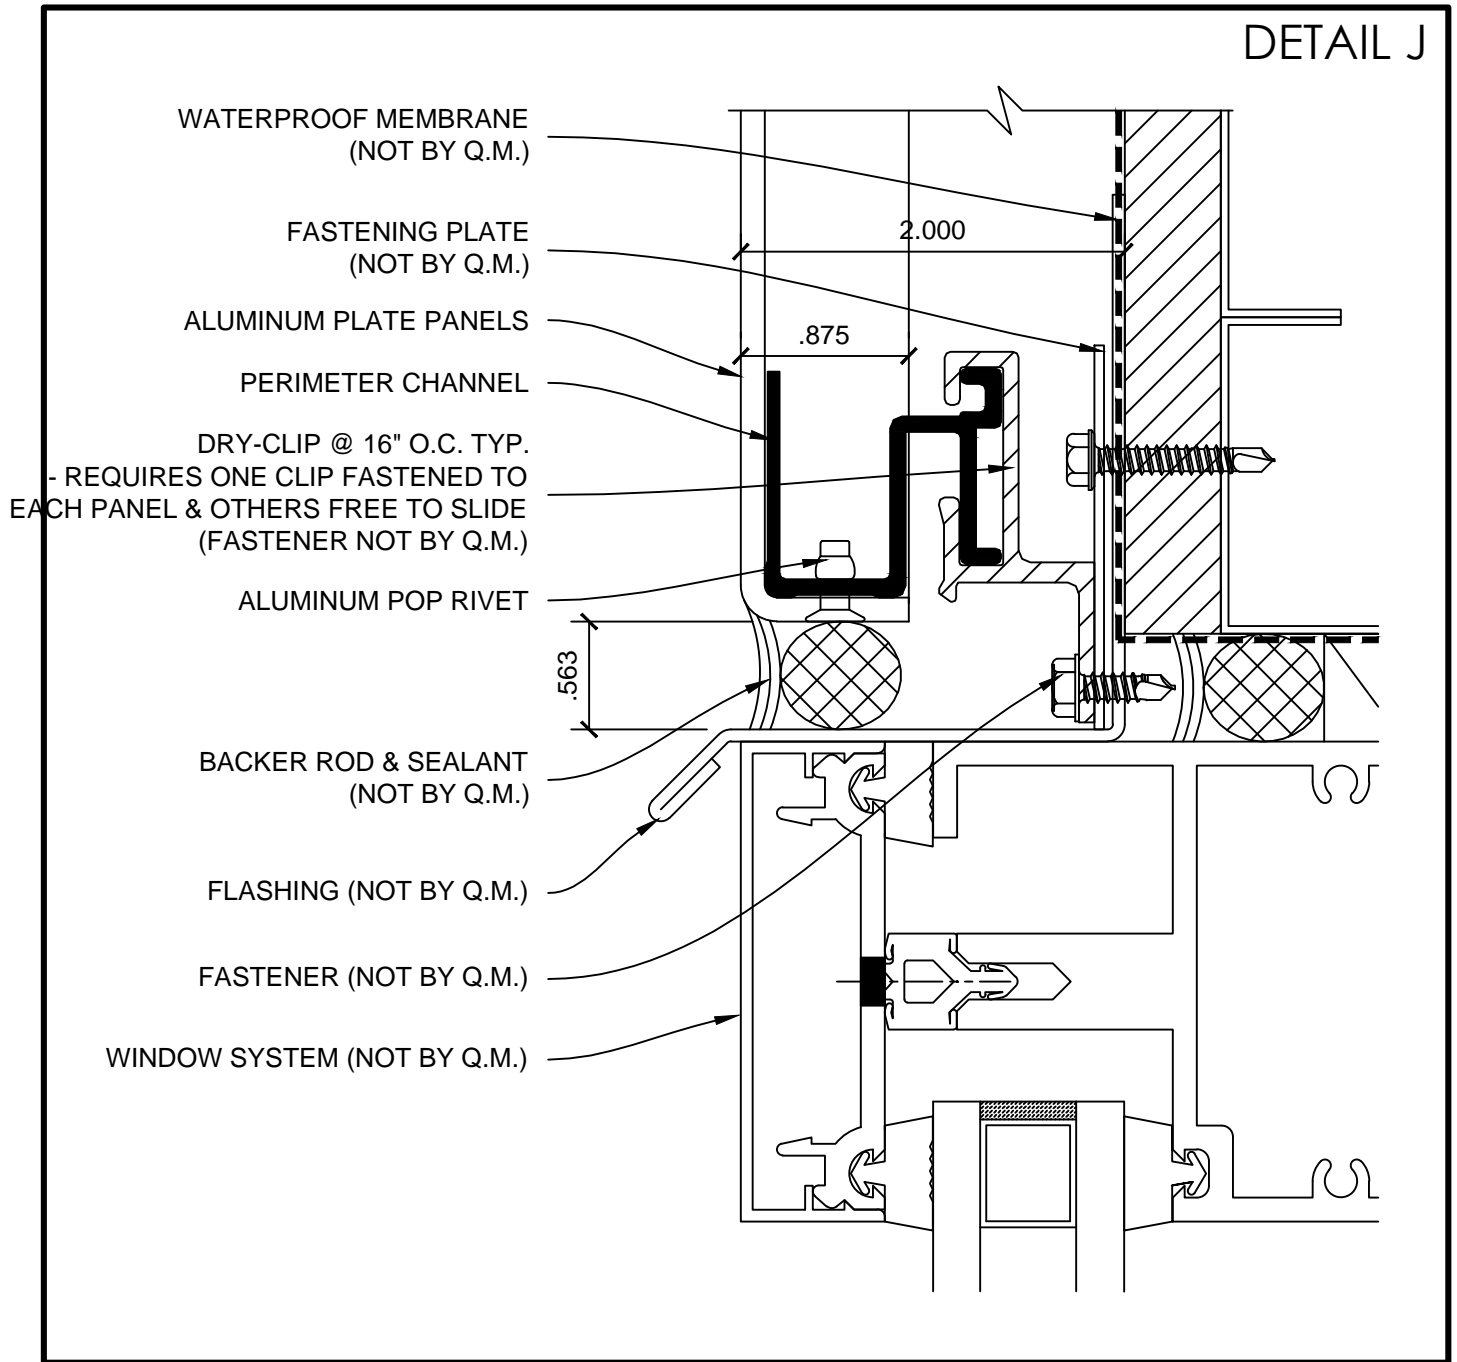

ALUMINUM PLATE SYSTEM (DRY JOINT)

HORIZONTAL JOINT DETAIL

VERTICAL JOINT DETAIL

COPING DETAIL (1)

COPING DETAIL (2)

COPING DETAIL (3)

OUTSIDE CORNER DETAIL

SOFFIT DETAIL

DETAIL G

WINDOW JAMB DETAIL

WINDOW HEAD DETAIL

WINDOW SILL DETAIL

GLAZED PANEL DETAIL (1)

GLAZED PANEL DETAIL (2)

BASE DETAIL

INSIDE CORNER DETAIL (1)

INSIDE CORNER DETAIL (2)

DETAIL Q

ALUMINUM PLATE SYSTEM (DRY JOINT)
INSTALLATION GUIDE