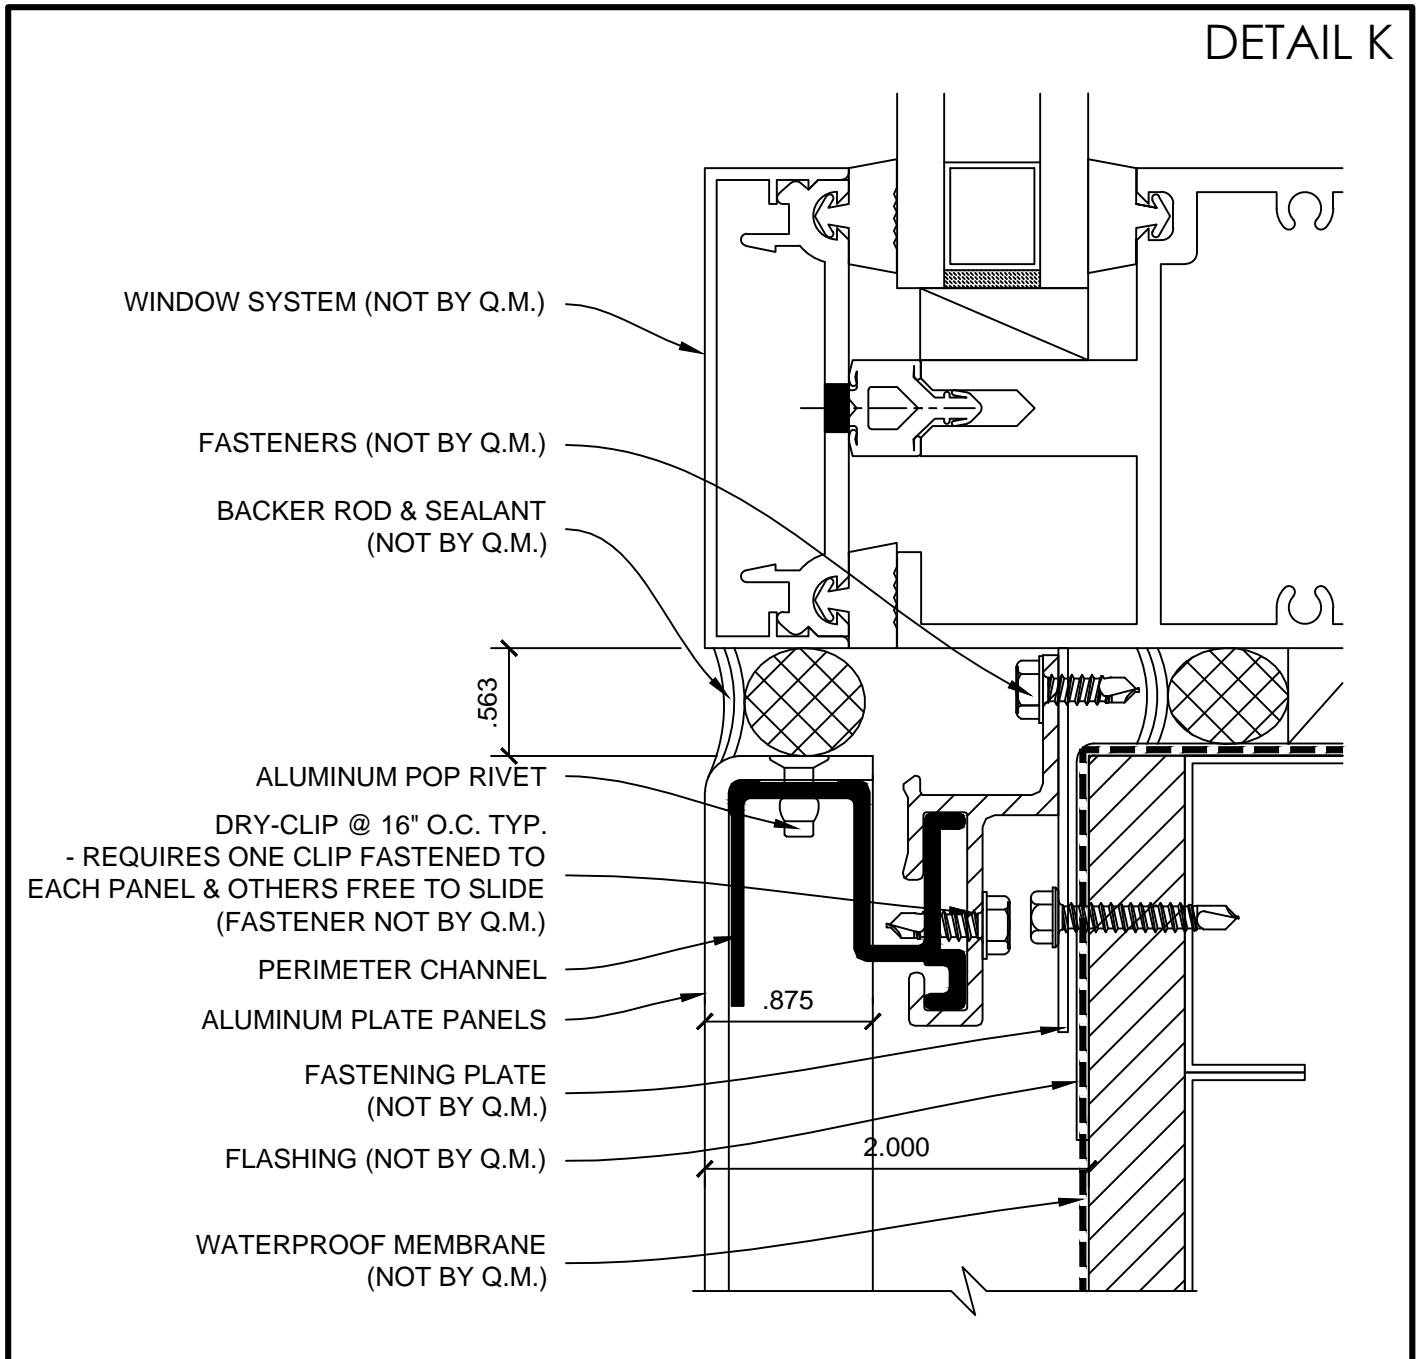

ALUMINUM PLATE SYSTEM (DRY JOINT)

HORIZONTAL JOINT DETAIL

VERTICAL JOINT DETAIL

COPING DETAIL (1)

COPING DETAIL (2)

COPING DETAIL (3)

OUTSIDE CORNER DETAIL

SOFFIT DETAIL

DETAIL G

WINDOW JAMB DETAIL

WINDOW HEAD DETAIL

WINDOW SILL DETAIL

GLAZED PANEL DETAIL (1)

GLAZED PANEL DETAIL (2)

BASE DETAIL

INSIDE CORNER DETAIL (1)

INSIDE CORNER DETAIL (2)

DETAIL Q

ALUMINUM PLATE SYSTEM (DRY JOINT)
INSTALLATION GUIDE