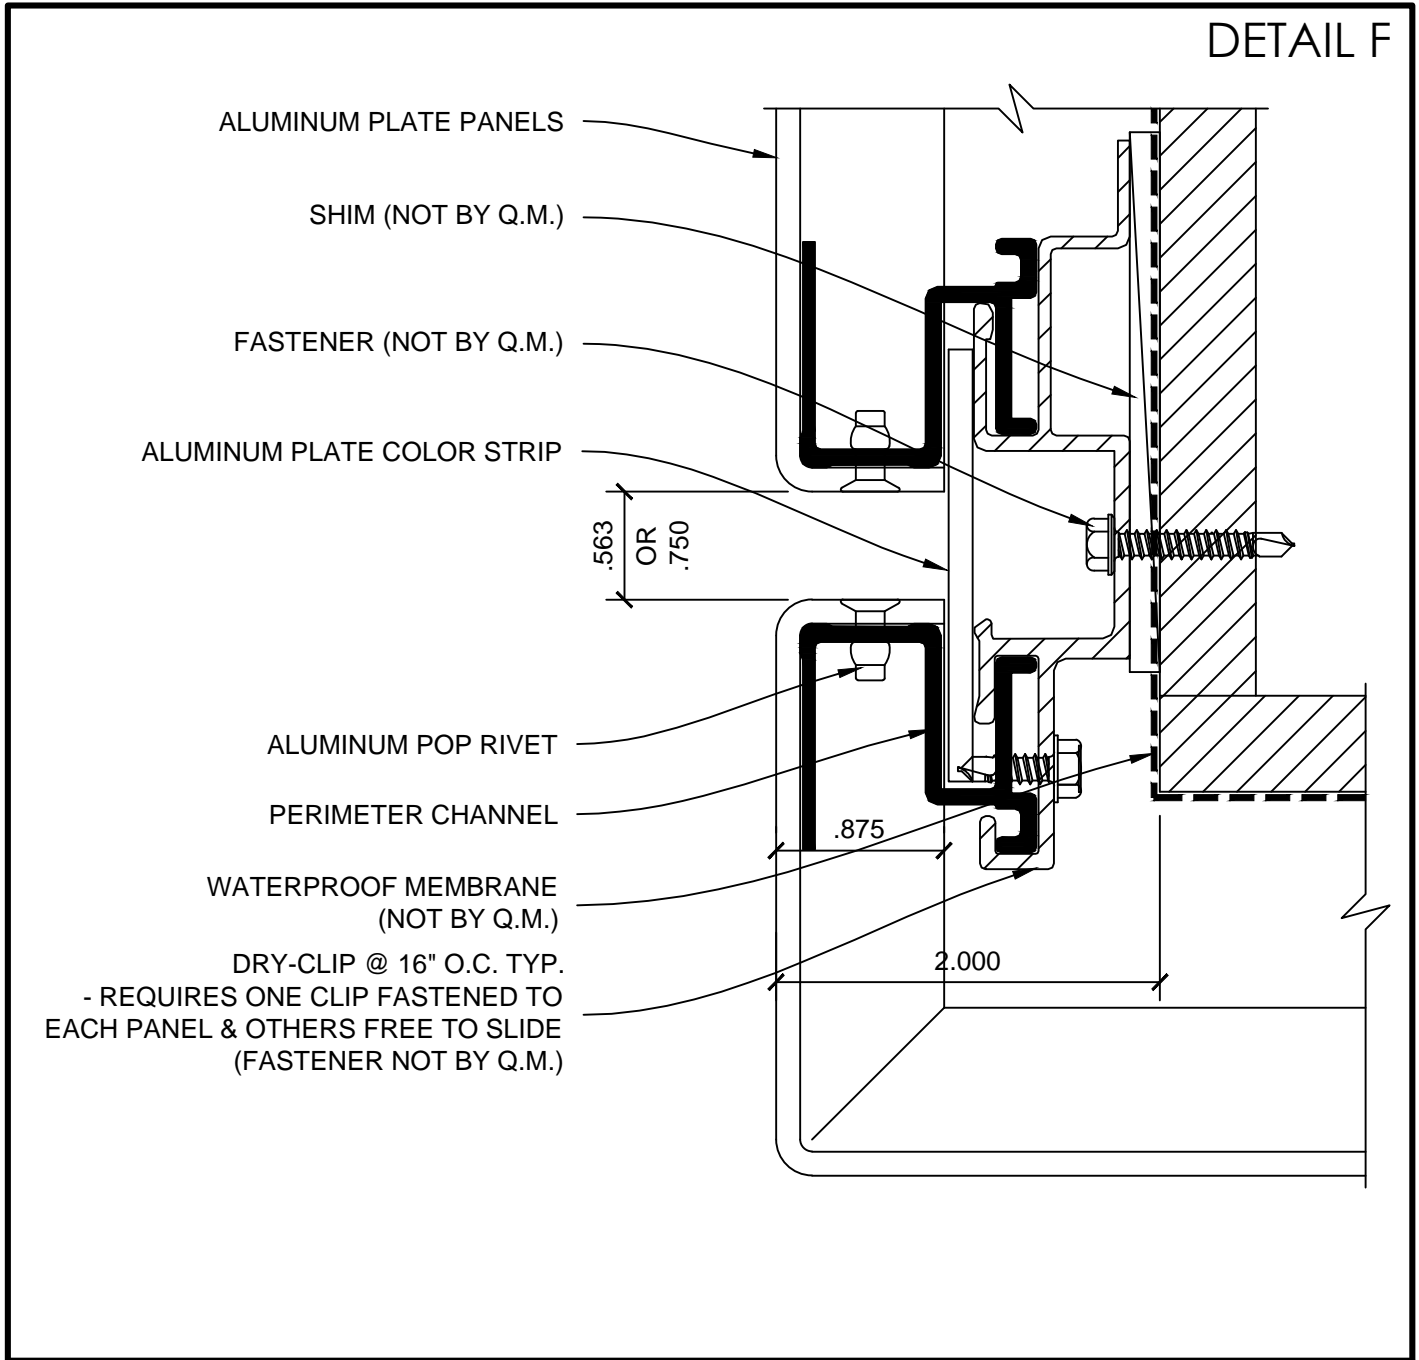

ALUMINUM PLATE SYSTEM (DRY JOINT)

HORIZONTAL JOINT DETAIL

VERTICAL JOINT DETAIL

COPING DETAIL (1)

COPING DETAIL (2)

COPING DETAIL (3)

OUTSIDE CORNER DETAIL

SOFFIT DETAIL

DETAIL G

WINDOW JAMB DETAIL

WINDOW HEAD DETAIL

WINDOW SILL DETAIL

GLAZED PANEL DETAIL (1)

GLAZED PANEL DETAIL (2)

BASE DETAIL

INSIDE CORNER DETAIL (1)

INSIDE CORNER DETAIL (2)

DETAIL Q

ALUMINUM PLATE SYSTEM (DRY JOINT)
INSTALLATION GUIDE