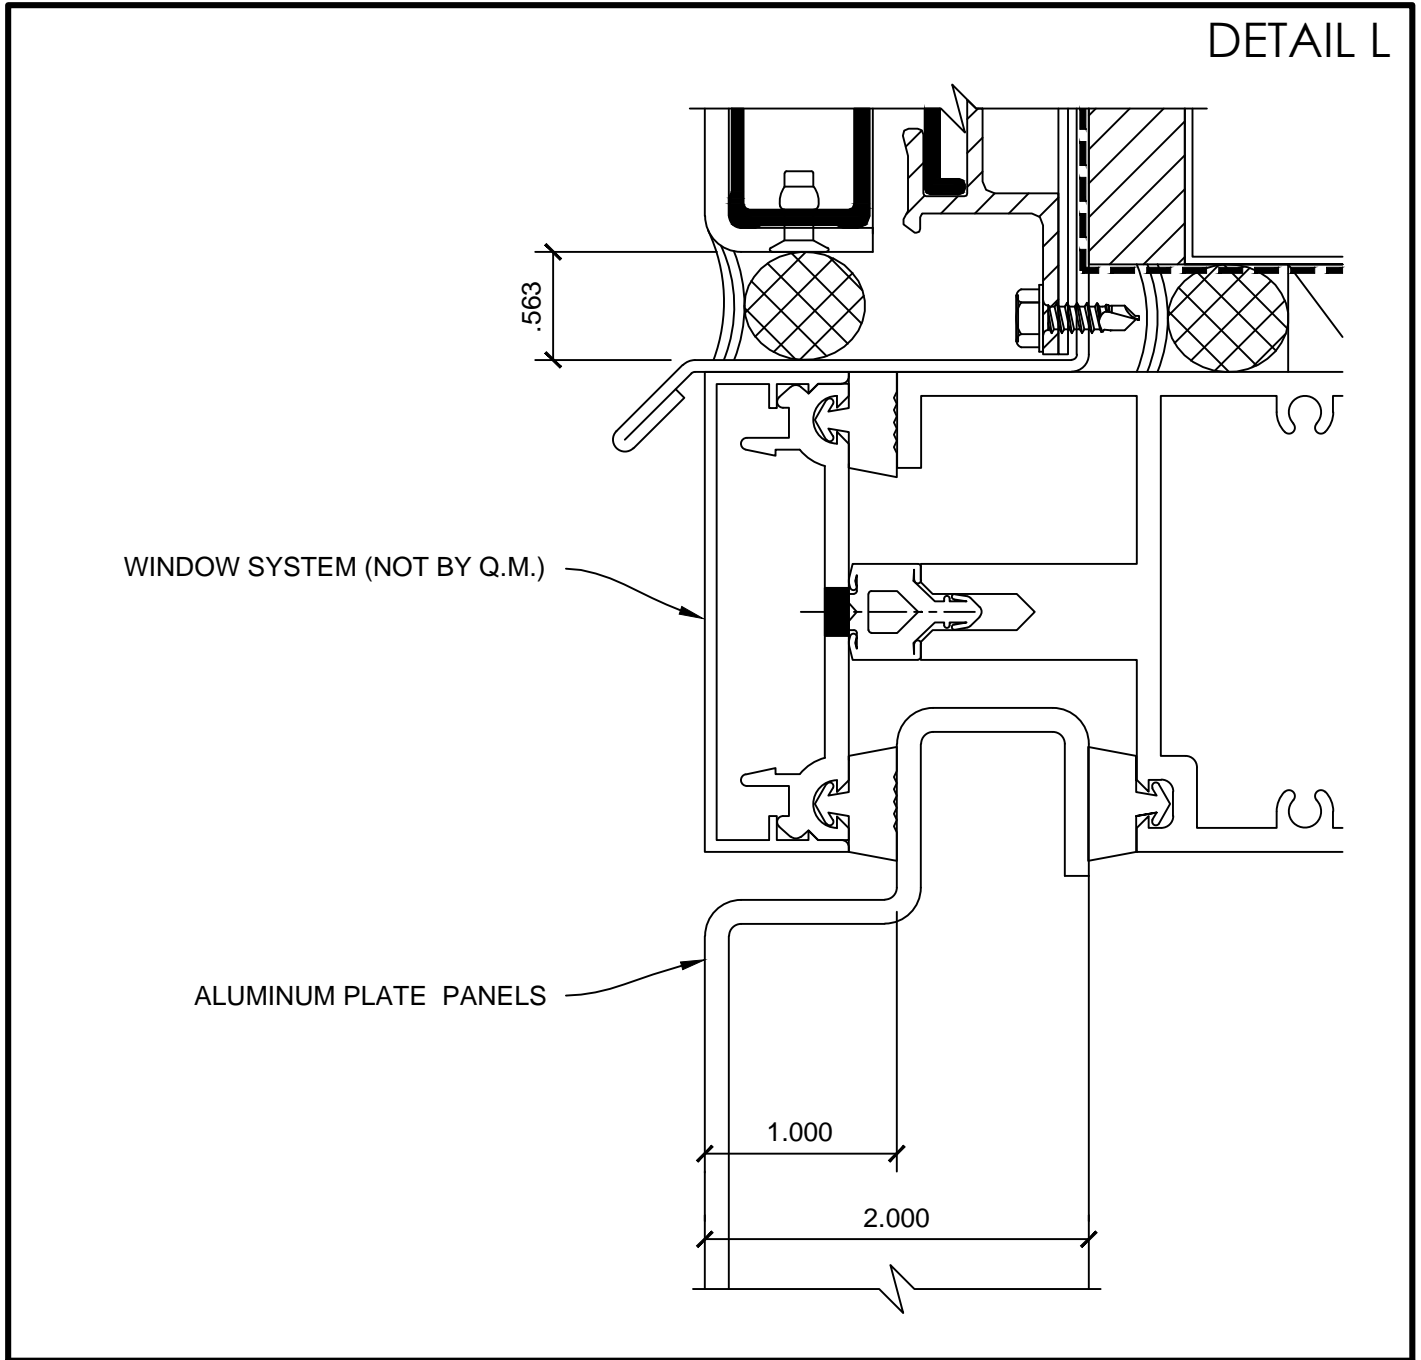

ALUMINUM PLATE SYSTEM (DRY JOINT)

HORIZONTAL JOINT DETAIL

VERTICAL JOINT DETAIL

COPING DETAIL (1)

COPING DETAIL (2)

COPING DETAIL (3)

OUTSIDE CORNER DETAIL

SOFFIT DETAIL

DETAIL G

WINDOW JAMB DETAIL

WINDOW HEAD DETAIL

WINDOW SILL DETAIL

GLAZED PANEL DETAIL (1)

GLAZED PANEL DETAIL (2)

BASE DETAIL

INSIDE CORNER DETAIL (1)

INSIDE CORNER DETAIL (2)

DETAIL Q

ALUMINUM PLATE SYSTEM (DRY JOINT)
INSTALLATION GUIDE