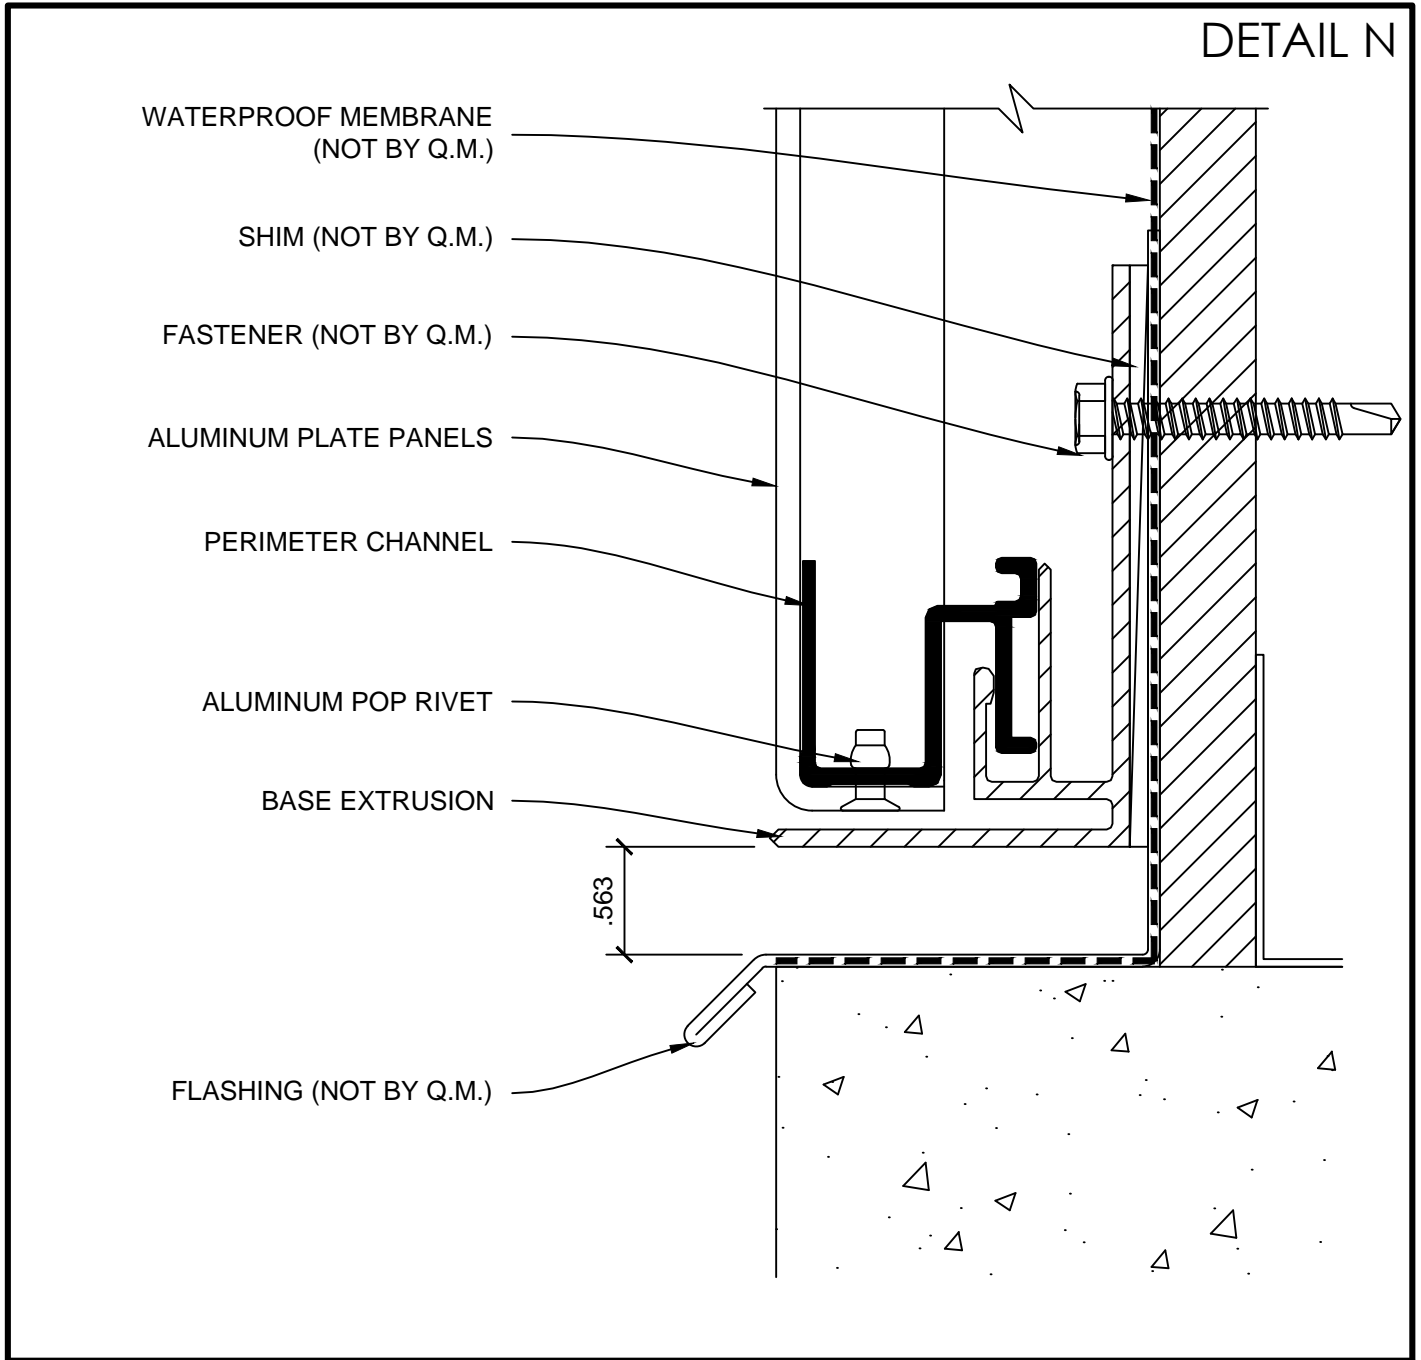

DETAIL G

WINDOW JAMB DETAIL

WINDOW HEAD DETAIL

WINDOW SILL DETAIL

GLAZED PANEL DETAIL (1)

GLAZED PANEL DETAIL (2)

BASE DETAIL

INSIDE CORNER DETAIL (1)

INSIDE CORNER DETAIL (2)

DETAIL Q

ALUMINUM PLATE SYSTEM (DRY JOINT)
INSTALLATION GUIDE