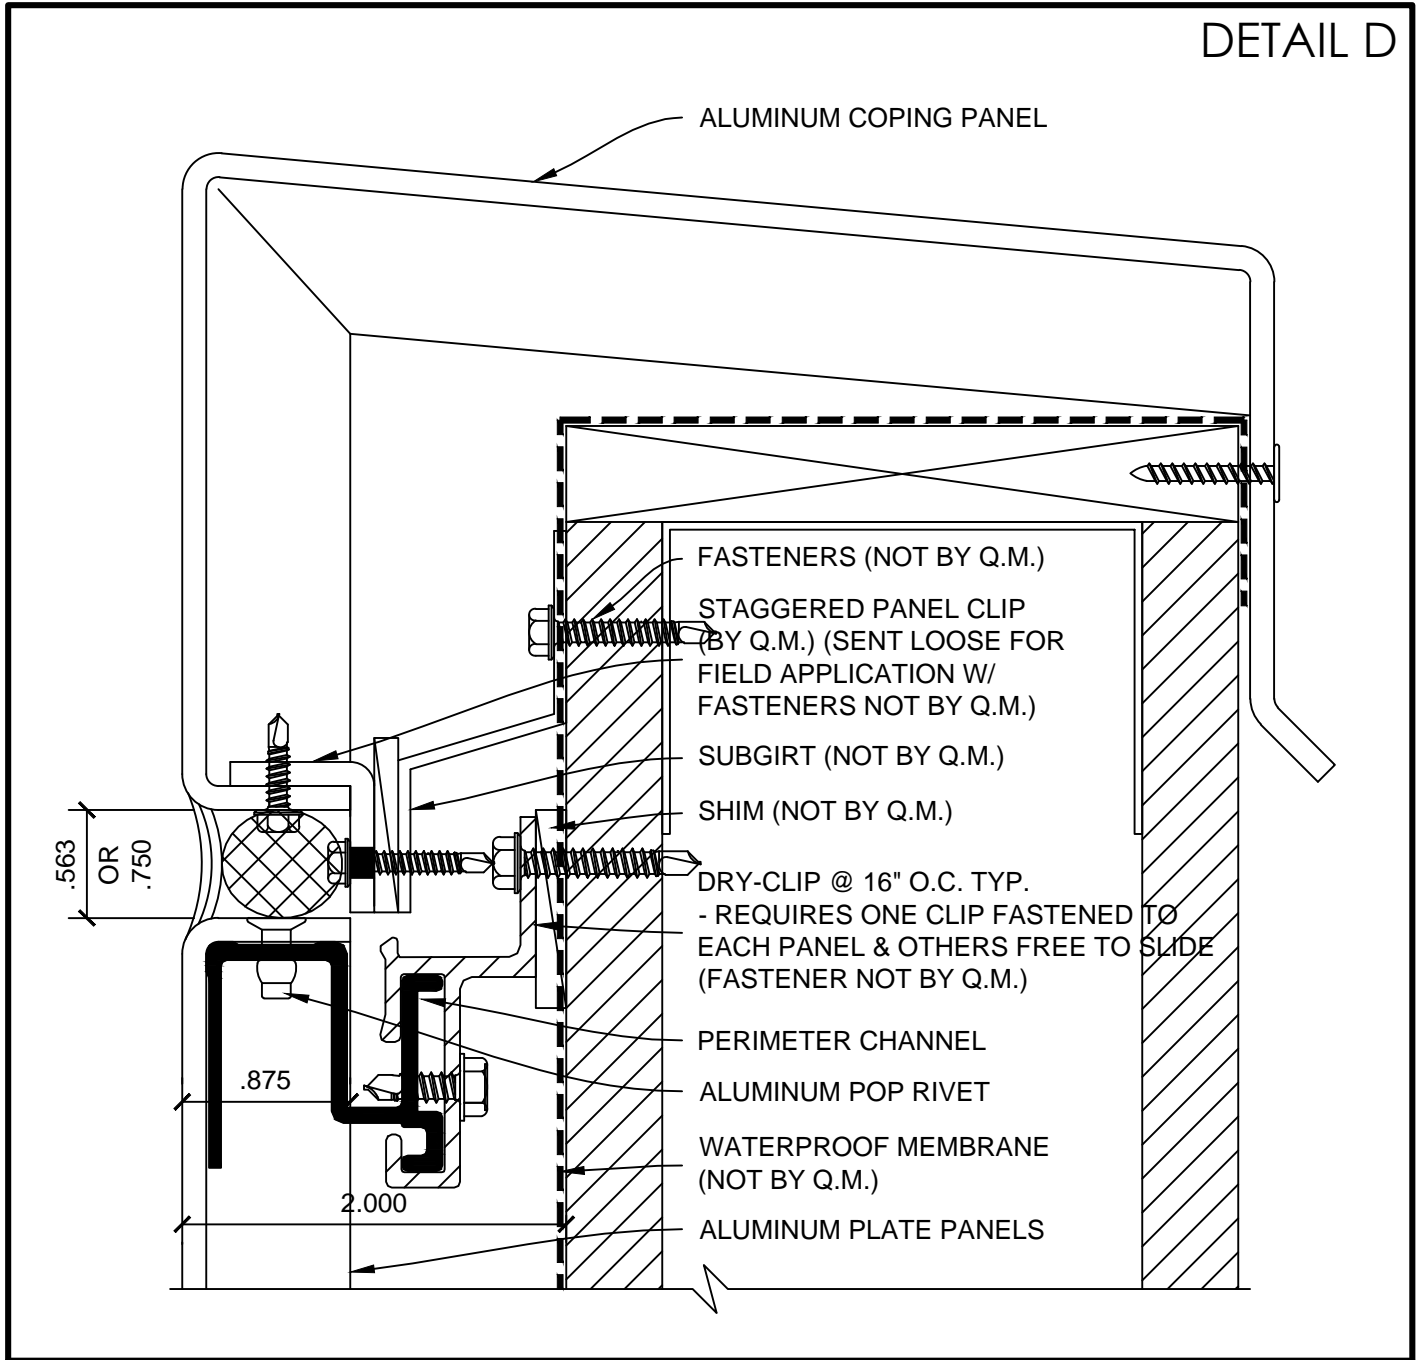

ALUMINUM PLATE SYSTEM (DRY JOINT)

HORIZONTAL JOINT DETAIL

VERTICAL JOINT DETAIL

COPING DETAIL (1)

COPING DETAIL (2)

COPING DETAIL (3)

OUTSIDE CORNER DETAIL

SOFFIT DETAIL

DETAIL G

WINDOW JAMB DETAIL

WINDOW HEAD DETAIL

WINDOW SILL DETAIL

GLAZED PANEL DETAIL (1)

GLAZED PANEL DETAIL (2)

BASE DETAIL

INSIDE CORNER DETAIL (1)

INSIDE CORNER DETAIL (2)

DETAIL Q

ALUMINUM PLATE SYSTEM (DRY JOINT)
INSTALLATION GUIDE