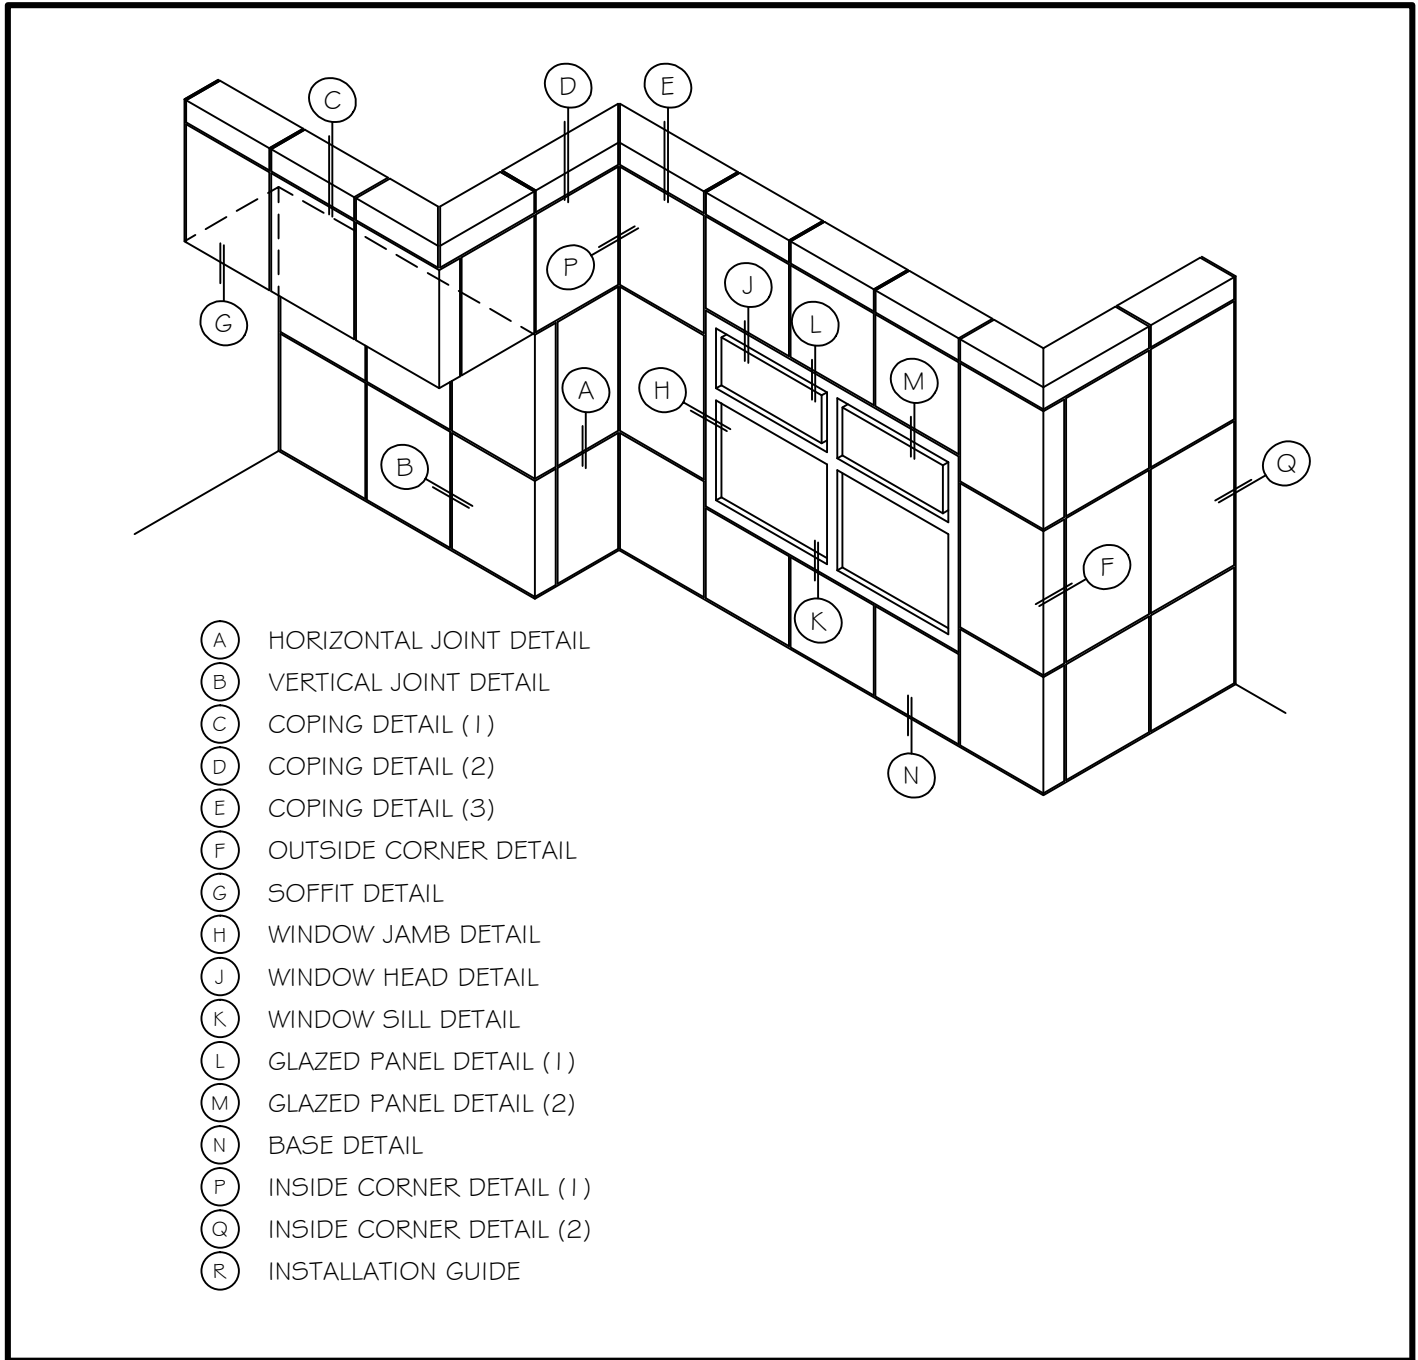

ALUMINUM PLATE SYSTEM (DRY JOINT)

HORIZONTAL JOINT DETAIL

VERTICAL JOINT DETAIL

COPING DETAIL (1)

COPING DETAIL (2)

COPING DETAIL (3)

OUTSIDE CORNER DETAIL

SOFFIT DETAIL

DETAIL G

WINDOW JAMB DETAIL

WINDOW HEAD DETAIL

WINDOW SILL DETAIL

GLAZED PANEL DETAIL (1)

GLAZED PANEL DETAIL (2)

BASE DETAIL

INSIDE CORNER DETAIL (1)

INSIDE CORNER DETAIL (2)

DETAIL Q

ALUMINUM PLATE SYSTEM (DRY JOINT)
INSTALLATION GUIDE