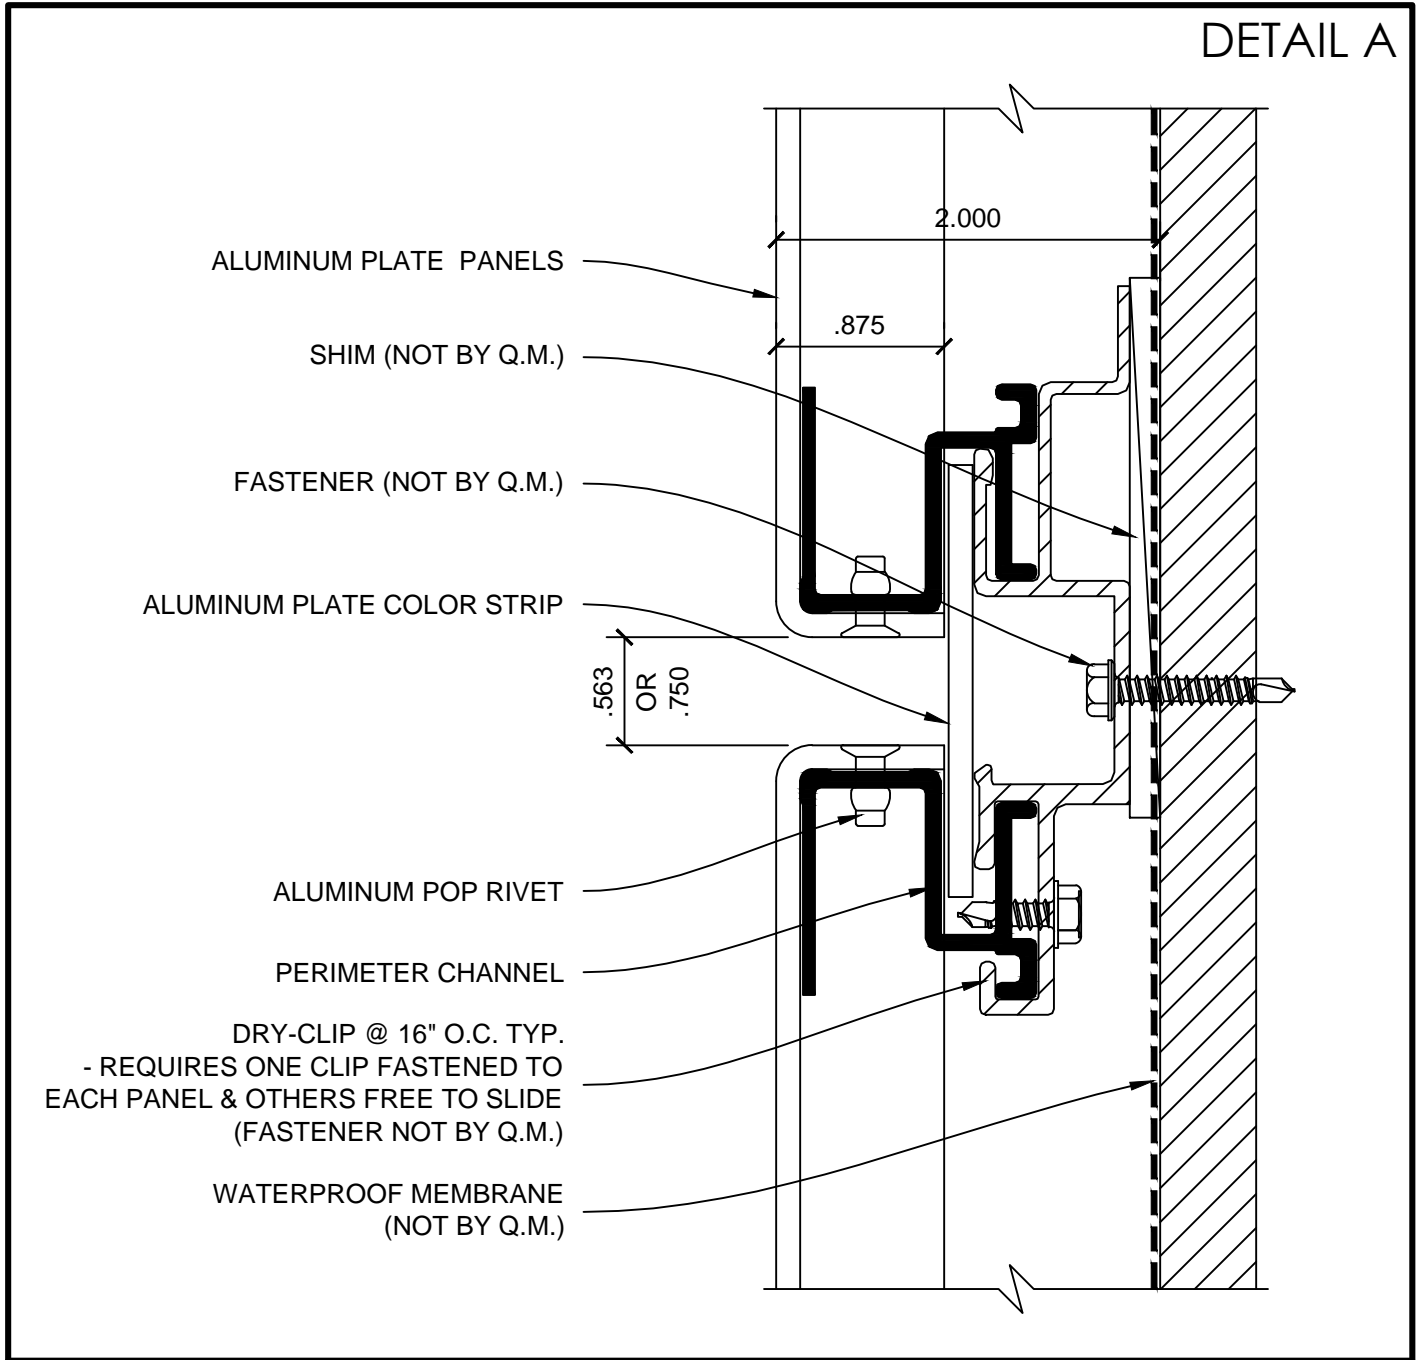

ALUMINUM PLATE SYSTEM (DRY JOINT)

HORIZONTAL JOINT DETAIL

VERTICAL JOINT DETAIL

COPING DETAIL (1)

COPING DETAIL (2)

COPING DETAIL (3)

OUTSIDE CORNER DETAIL

SOFFIT DETAIL

DETAIL G

WINDOW JAMB DETAIL

WINDOW HEAD DETAIL

WINDOW SILL DETAIL

GLAZED PANEL DETAIL (1)

GLAZED PANEL DETAIL (2)

BASE DETAIL

INSIDE CORNER DETAIL (1)

INSIDE CORNER DETAIL (2)

DETAIL Q

ALUMINUM PLATE SYSTEM (DRY JOINT)
INSTALLATION GUIDE