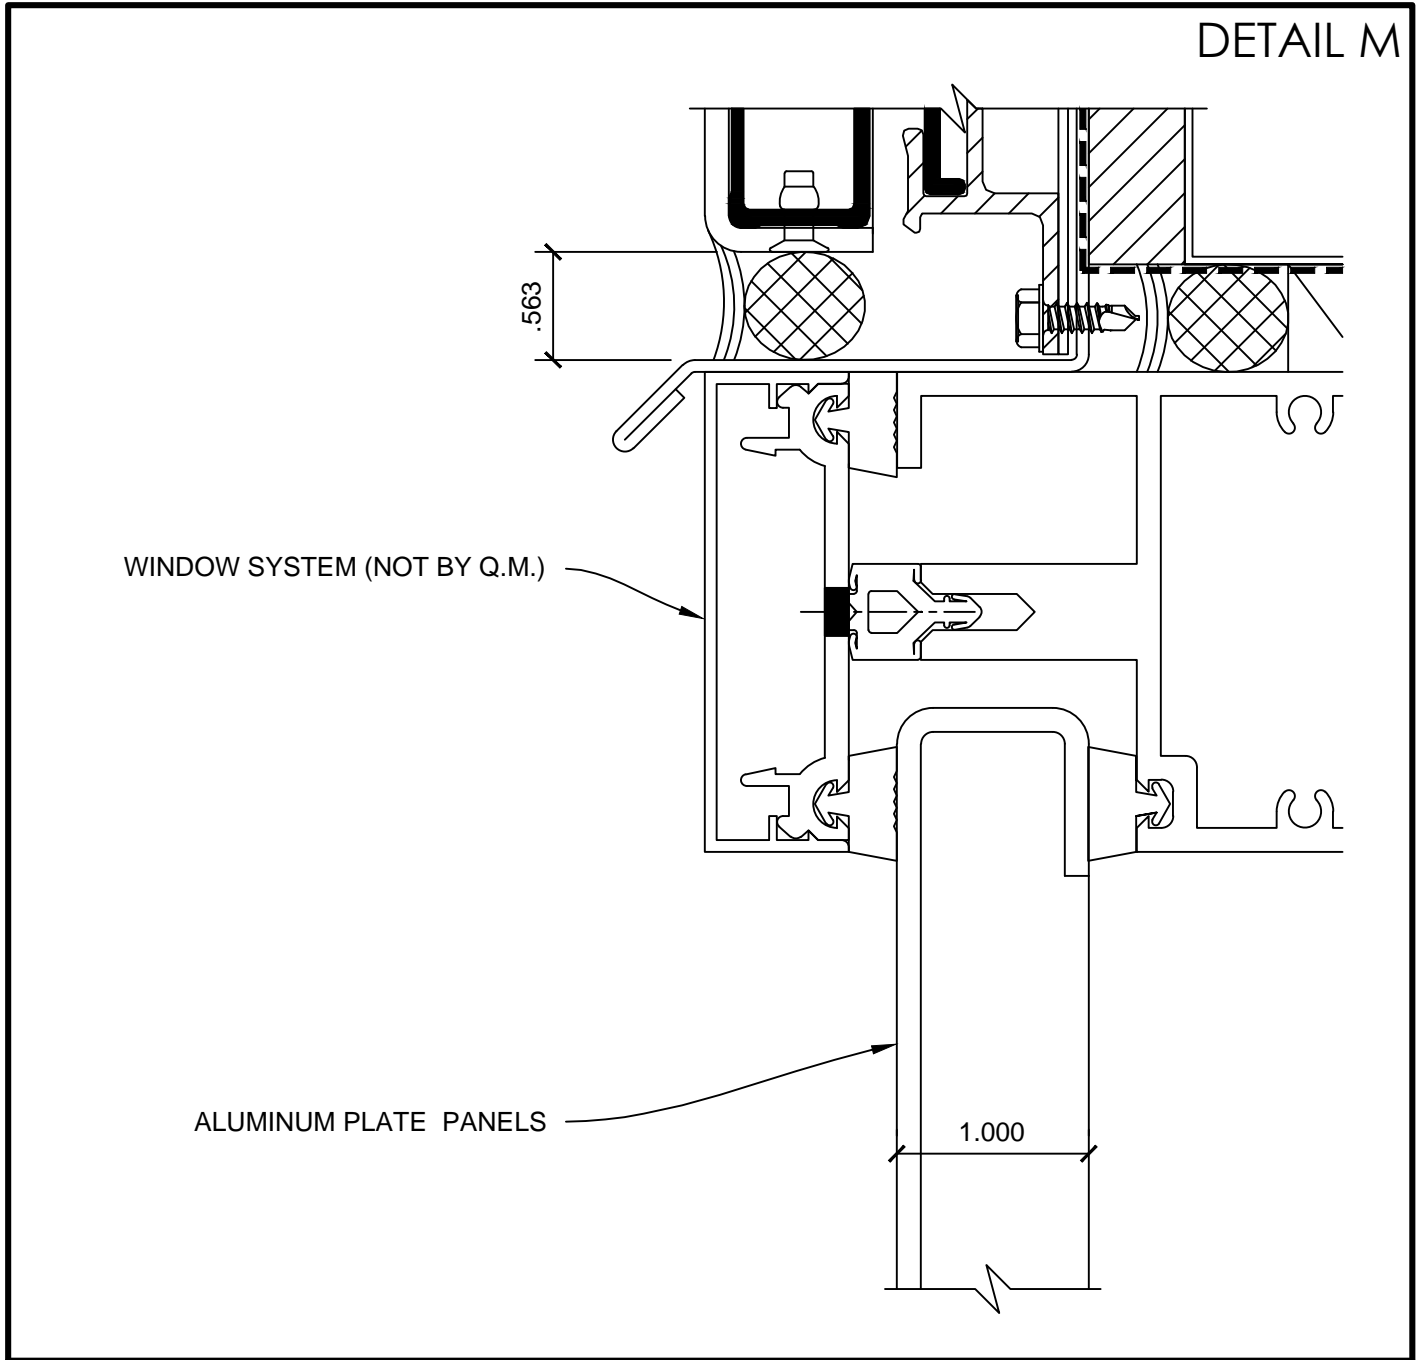

ALUMINUM PLATE SYSTEM (DRY JOINT)

HORIZONTAL JOINT DETAIL

VERTICAL JOINT DETAIL

COPING DETAIL (1)

COPING DETAIL (2)

COPING DETAIL (3)

OUTSIDE CORNER DETAIL

SOFFIT DETAIL

DETAIL G

WINDOW JAMB DETAIL

WINDOW HEAD DETAIL

WINDOW SILL DETAIL

GLAZED PANEL DETAIL (1)

GLAZED PANEL DETAIL (2)

BASE DETAIL

INSIDE CORNER DETAIL (1)

INSIDE CORNER DETAIL (2)

DETAIL Q

ALUMINUM PLATE SYSTEM (DRY JOINT)
INSTALLATION GUIDE