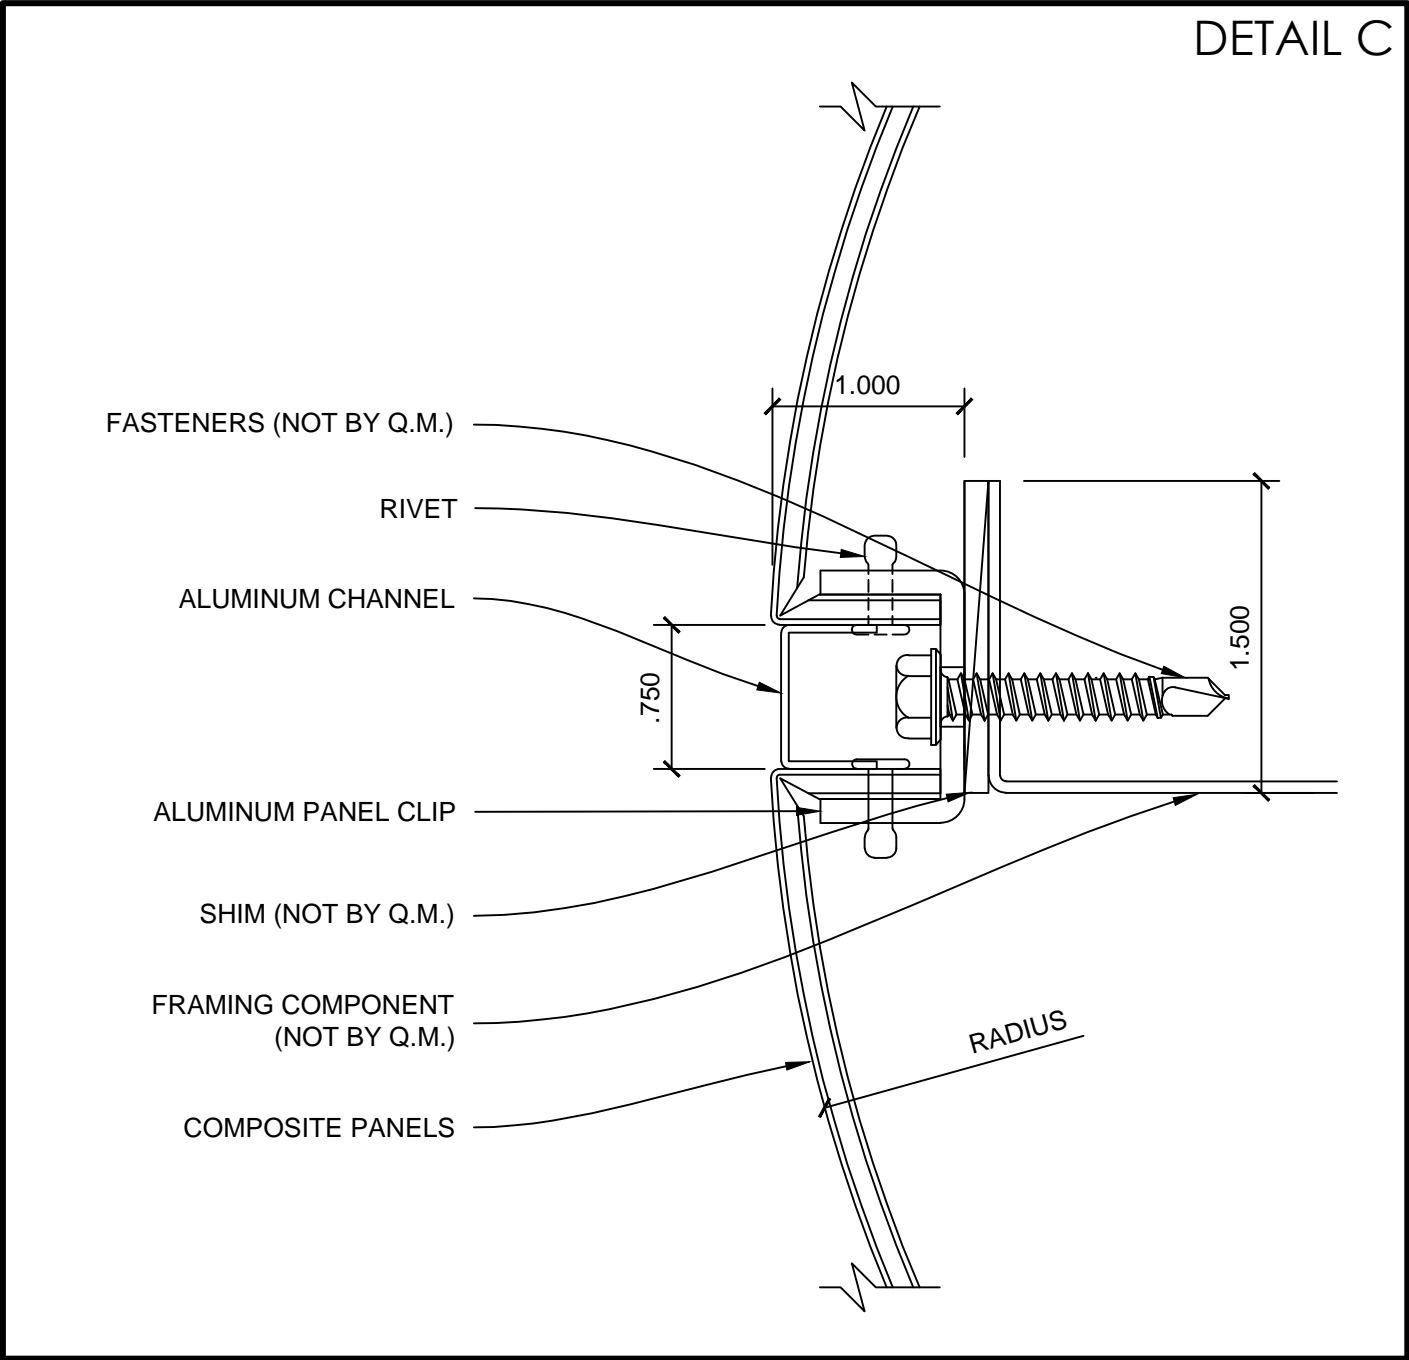

COMPOSITE COLUMN COVER (REVEAL JOINT)

- |                                     |                                       |
|-------------------------------------|---------------------------------------|
| (A) RADIUSSED - ISOMETRIC           | (M) RECTANGULAR - VERTICAL DETAIL (1) |
| (B) RADIUSSED - VERTICAL DETAIL (1) | (N) RECTANGULAR - VERTICAL DETAIL (2) |
| (C) RADIUSSED - VERTICAL DETAIL (2) | (P) RECTANGULAR - HEAD DETAIL (1)     |
| (D) RADIUSSED - HEAD DETAIL (1)     | (Q) RECTANGULAR - HEAD DETAIL (2)     |
| (E) RADIUSSED - HEAD DETAIL (2)     | (R) RECTANGULAR - HEAD DETAIL (3)     |
| (F) RADIUSSED - HEAD DETAIL (3)     | (S) RECTANGULAR - INTERMEDIATE DETAIL |
| (G) RADIUSSED - INTERMEDIATE DETAIL | (T) RECTANGULAR - BASE DETAIL (1)     |
| (H) RADIUSSED - BASE DETAIL (1)     | (U) RECTANGULAR - BASE DETAIL (2)     |
| (J) RADIUSSED - BASE DETAIL (2)     | (V) RECTANGULAR - BASE DETAIL (3)     |
| (K) RADIUSSED - BASE DETAIL (3)     | (W) INSTALLATION GUIDE                |
| (L) RECTANGULAR - ISOMETRIC         |                                       |

AC-10C

ISOMETRIC

VERTICAL DETAIL (1)

VERTICAL DETAIL (2)

AC-10C

HEAD DETAIL (1)

AC-10C

HEAD DETAIL (2)

DETAIL E

HEAD DETAIL (3)

INTERMEDIATE DETAIL

AC-10C

BASE DETAIL (1)

BASE DETAIL (2)

BASE DETAIL (3)

ISOMETRIC

DETAIL L

VERTICAL DETAIL (1)

VERTICAL DETAIL (2)

AC-10C

HEAD DETAIL (1)

AC-10C

HEAD DETAIL (2)

AC-10C