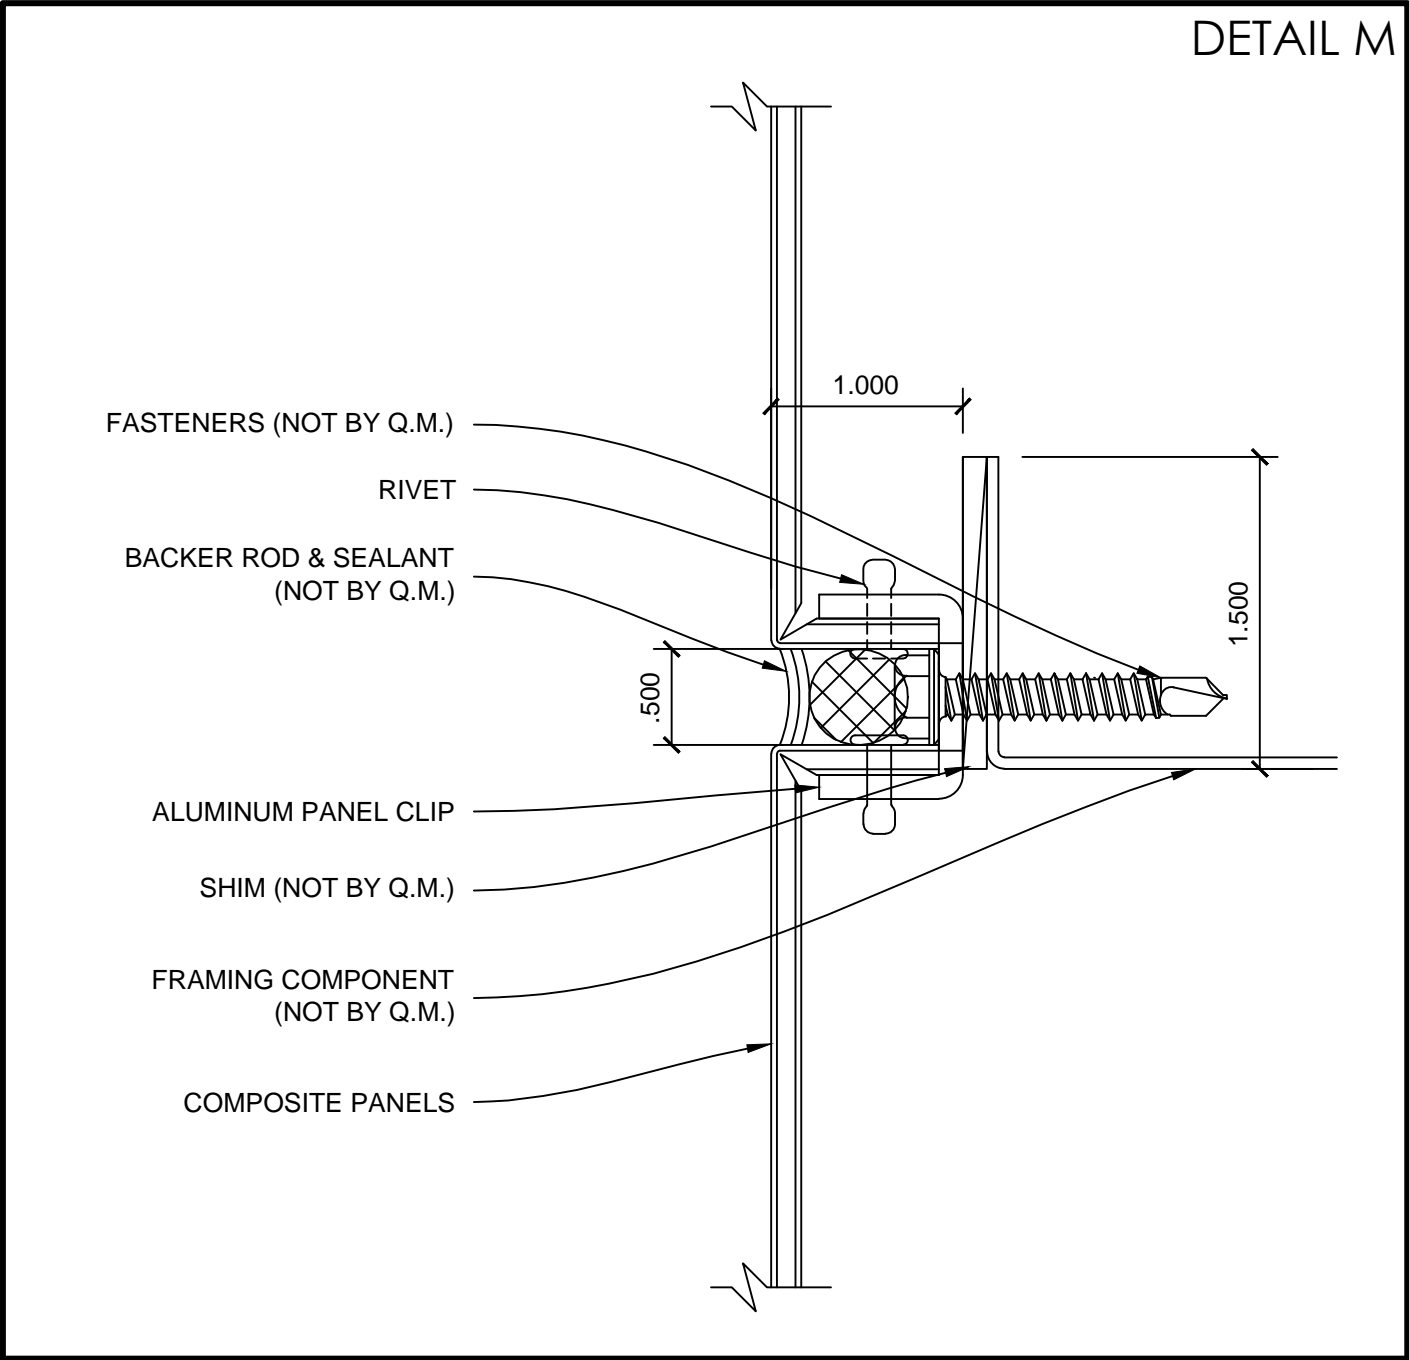

COMPOSITE COLUMN COVER (REVEAL JOINT)

- |                                     |                                       |
|-------------------------------------|---------------------------------------|
| (A) RADIUSSED - ISOMETRIC           | (M) RECTANGULAR - VERTICAL DETAIL (1) |
| (B) RADIUSSED - VERTICAL DETAIL (1) | (N) RECTANGULAR - VERTICAL DETAIL (2) |
| (C) RADIUSSED - VERTICAL DETAIL (2) | (P) RECTANGULAR - HEAD DETAIL (1)     |
| (D) RADIUSSED - HEAD DETAIL (1)     | (Q) RECTANGULAR - HEAD DETAIL (2)     |
| (E) RADIUSSED - HEAD DETAIL (2)     | (R) RECTANGULAR - HEAD DETAIL (3)     |
| (F) RADIUSSED - HEAD DETAIL (3)     | (S) RECTANGULAR - INTERMEDIATE DETAIL |
| (G) RADIUSSED - INTERMEDIATE DETAIL | (T) RECTANGULAR - BASE DETAIL (1)     |
| (H) RADIUSSED - BASE DETAIL (1)     | (U) RECTANGULAR - BASE DETAIL (2)     |
| (J) RADIUSSED - BASE DETAIL (2)     | (V) RECTANGULAR - BASE DETAIL (3)     |
| (K) RADIUSSED - BASE DETAIL (3)     | (W) INSTALLATION GUIDE                |
| (L) RECTANGULAR - ISOMETRIC         |                                       |

AC-10C

ISOMETRIC

VERTICAL DETAIL (1)

VERTICAL DETAIL (2)

AC-10C

HEAD DETAIL (1)

AC-10C

HEAD DETAIL (2)

DETAIL E

HEAD DETAIL (3)

INTERMEDIATE DETAIL

AC-10C

BASE DETAIL (1)

BASE DETAIL (2)

BASE DETAIL (3)

ISOMETRIC

DETAIL L

VERTICAL DETAIL (1)

VERTICAL DETAIL (2)

AC-10C

HEAD DETAIL (1)

AC-10C

HEAD DETAIL (2)

AC-10C