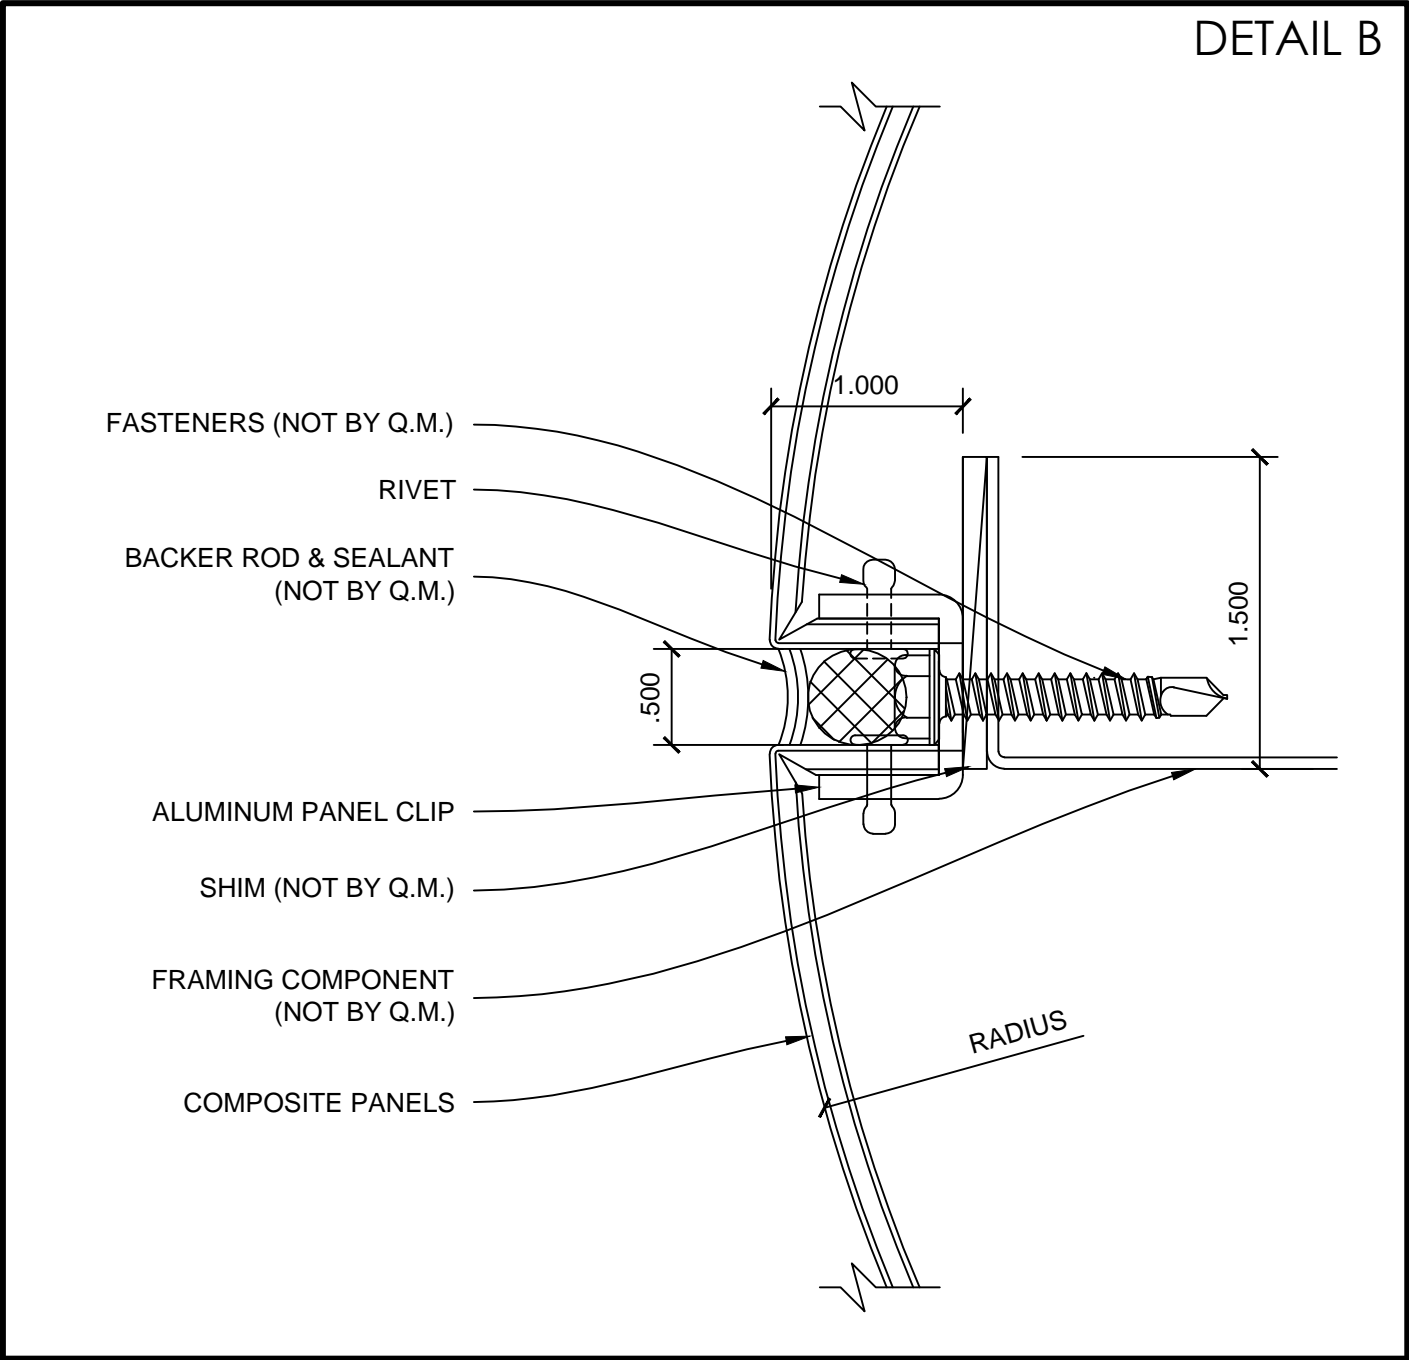

COMPOSITE COLUMN COVER (REVEAL JOINT)

- |                                     |                                       |
|-------------------------------------|---------------------------------------|
| (A) RADIUSSED - ISOMETRIC           | (M) RECTANGULAR - VERTICAL DETAIL (1) |
| (B) RADIUSSED - VERTICAL DETAIL (1) | (N) RECTANGULAR - VERTICAL DETAIL (2) |
| (C) RADIUSSED - VERTICAL DETAIL (2) | (P) RECTANGULAR - HEAD DETAIL (1)     |
| (D) RADIUSSED - HEAD DETAIL (1)     | (Q) RECTANGULAR - HEAD DETAIL (2)     |
| (E) RADIUSSED - HEAD DETAIL (2)     | (R) RECTANGULAR - HEAD DETAIL (3)     |
| (F) RADIUSSED - HEAD DETAIL (3)     | (S) RECTANGULAR - INTERMEDIATE DETAIL |
| (G) RADIUSSED - INTERMEDIATE DETAIL | (T) RECTANGULAR - BASE DETAIL (1)     |
| (H) RADIUSSED - BASE DETAIL (1)     | (U) RECTANGULAR - BASE DETAIL (2)     |
| (J) RADIUSSED - BASE DETAIL (2)     | (V) RECTANGULAR - BASE DETAIL (3)     |
| (K) RADIUSSED - BASE DETAIL (3)     | (W) INSTALLATION GUIDE                |
| (L) RECTANGULAR - ISOMETRIC         |                                       |

AC-10C

ISOMETRIC

VERTICAL DETAIL (1)

VERTICAL DETAIL (2)

AC-10C

HEAD DETAIL (1)

AC-10C

HEAD DETAIL (2)

DETAIL E

HEAD DETAIL (3)

INTERMEDIATE DETAIL

AC-10C

BASE DETAIL (1)

BASE DETAIL (2)

BASE DETAIL (3)

ISOMETRIC

DETAIL L

VERTICAL DETAIL (1)

VERTICAL DETAIL (2)

AC-10C

HEAD DETAIL (1)

AC-10C

HEAD DETAIL (2)

AC-10C