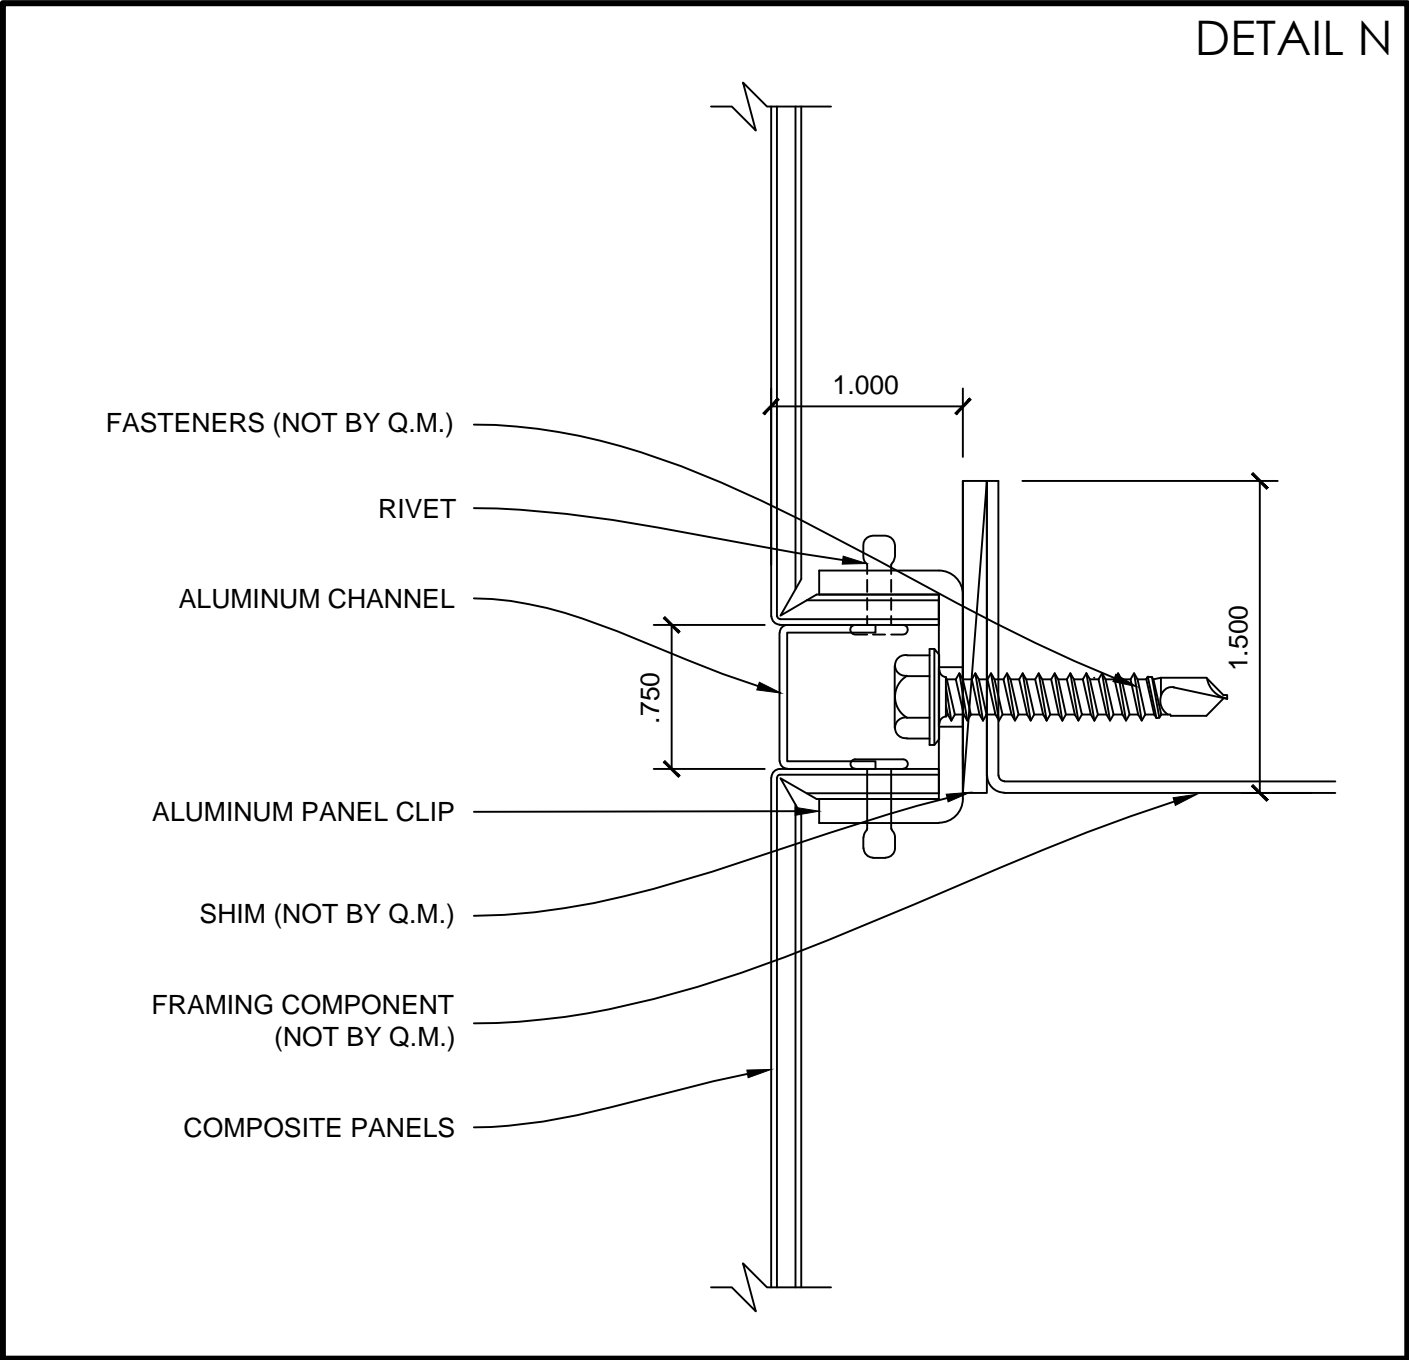

COMPOSITE COLUMN COVER (REVEAL JOINT)

- |                                     |                                       |
|-------------------------------------|---------------------------------------|
| (A) RADIUSSED - ISOMETRIC           | (M) RECTANGULAR - VERTICAL DETAIL (1) |
| (B) RADIUSSED - VERTICAL DETAIL (1) | (N) RECTANGULAR - VERTICAL DETAIL (2) |
| (C) RADIUSSED - VERTICAL DETAIL (2) | (P) RECTANGULAR - HEAD DETAIL (1)     |
| (D) RADIUSSED - HEAD DETAIL (1)     | (Q) RECTANGULAR - HEAD DETAIL (2)     |
| (E) RADIUSSED - HEAD DETAIL (2)     | (R) RECTANGULAR - HEAD DETAIL (3)     |
| (F) RADIUSSED - HEAD DETAIL (3)     | (S) RECTANGULAR - INTERMEDIATE DETAIL |
| (G) RADIUSSED - INTERMEDIATE DETAIL | (T) RECTANGULAR - BASE DETAIL (1)     |
| (H) RADIUSSED - BASE DETAIL (1)     | (U) RECTANGULAR - BASE DETAIL (2)     |
| (J) RADIUSSED - BASE DETAIL (2)     | (V) RECTANGULAR - BASE DETAIL (3)     |
| (K) RADIUSSED - BASE DETAIL (3)     | (W) INSTALLATION GUIDE                |
| (L) RECTANGULAR - ISOMETRIC         |                                       |

AC-10C

ISOMETRIC

VERTICAL DETAIL (1)

VERTICAL DETAIL (2)

AC-10C

HEAD DETAIL (1)

AC-10C

HEAD DETAIL (2)

DETAIL E

HEAD DETAIL (3)

INTERMEDIATE DETAIL

AC-10C

BASE DETAIL (1)

BASE DETAIL (2)

BASE DETAIL (3)

ISOMETRIC

DETAIL L

VERTICAL DETAIL (1)

VERTICAL DETAIL (2)

AC-10C

HEAD DETAIL (1)

AC-10C

HEAD DETAIL (2)

AC-10C